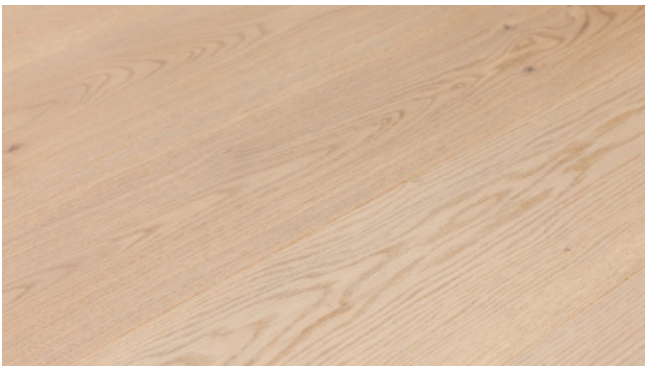

fuse

Flux

**European White Oak
Made in Austria
Stocked in Toronto**

**1/2" x 9 1/8" x 93 3/4"
Bona Naturale VOC-free finish
100% Sustainably Harvested Wood**

Como

Garda

Constance

Lucerne