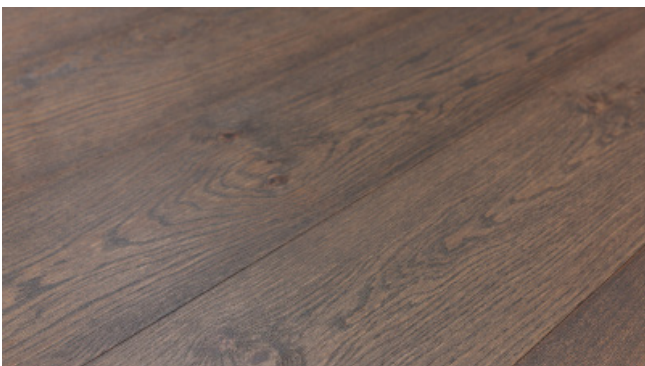

fuse

Flux

**European White Oak
Made in Austria
Stocked in Toronto**

**1/2" x 9 1/8" x 93 3/4"
Bona Naturale VOC-free finish
100% Sustainably Harvested Wood**

Como

Garda

Constance

Lucerne