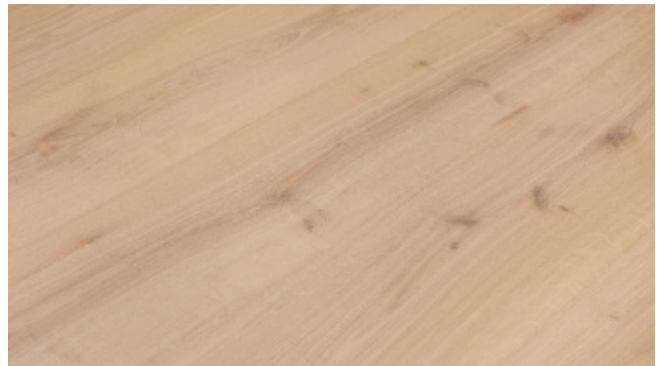

fuse

Flux

**European White Oak
Made in Austria
Stocked in Toronto**

**1/2" x 9 1/8" x 93 3/4"
Bona Naturale VOC-free finish
100% Sustainably Harvested Wood**

Como

Garda

Constance

Lucerne