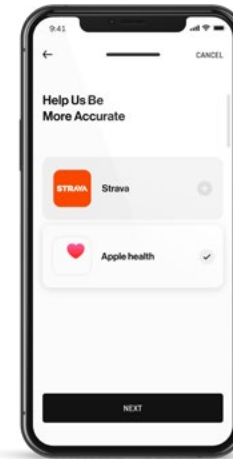

THE HYPERICE APP

Health & Wellness App

A CONNECTED WORLD. THE NEXT GENERATION OF HYPERICE.

Transform the way you move with the latest innovation by Hyperice. Powered by HyperSmart™, the Hyperice App seamlessly blends your physical and digital activity to create an experience entirely customized to you. Connect to health and wellness apps, follow guided routines, operate your Hyperice Bluetooth® devices, and get exclusive content from top pros.

CONNECT TO HEALTH & WELLNESS APPS

Get the most out of the Hyperice App by connecting to Strava® and Apple® Health, with more coming soon. Receive recommendations for routines based on your movement and track your activity stats, warmup, recovery, and daily maintenance all in one place.