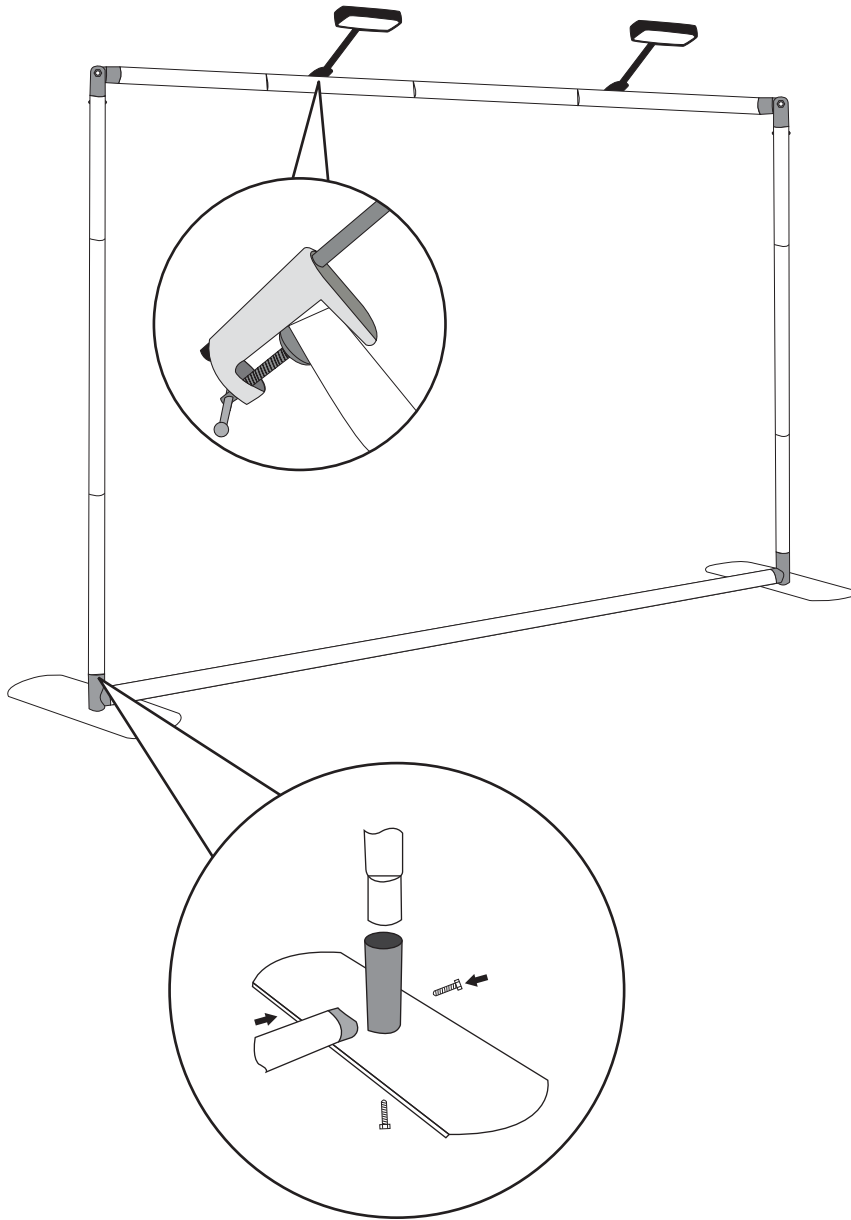

# INSTALLATION STEPS FOR WAVE TUBE STRAIGHT

## Optional accessories

156LED Specifications  
 Emitting Color: White  
 Forward Voltage: 3.1 (Min), 3.3 (Max)  
 Power: 12 Volts - 1500 ma  
 Natural Life: 10000 Hours  
 Operation Temperature: 45° C