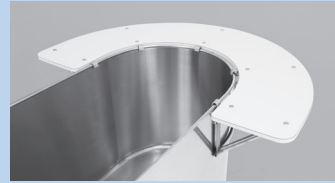

**TTS1, TTS2
Tank Top Seat**