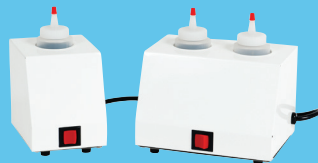

BOTTLE WARMERS