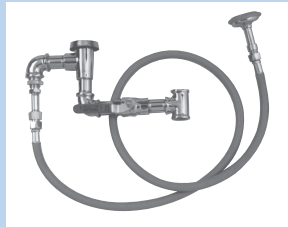

STAINLESS STEEL

MATCH COLOR

MATCH LOGO

WHIRLPOOL ACCESSORIES

**AS1, AS2 and AS3
Adjustable Suspension Seats**

**RS
Reclining Seat**

**ARS
Arm Rest Support**

**MXT-15-OTG
Thermostatic Mixing Valve**