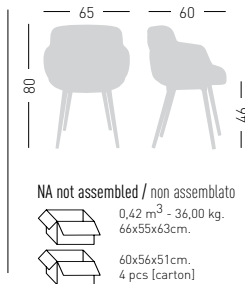

Cushion-edge color combined with the shell
Colore del bordo cuscino uguale al colore scocca

NA not assembled / non assemblato
0,42 m³ - 36,00 kg.
66x55x63cm.
60x56x51cm.
4 pcs [carton]

Frame Finishing & Codes / Finiture Telai e Codici

cod.390.00- ----/IMBLF white/bianca
cod.390.10- ----/IMBLF black/nera
cod.390.00- ----/IKBLF white/bianca
cod.390.10- ----/IKBLF black/nera
cod.390.00- ----/IVBLF white/bianca
cod.390.10- ----/IVBLF black/nera
cod.390.00- ----/IDKBLF white/bianca
cod.390.10- ----/IDKBLF black/nera

Felt Glides / Tappi in feltro

* on request / su richiesta
(min 50 pcs - price + € 20,00)

Min. order 4pcs
each code
Ordine min 4pz
per codice

CHOPPY BP

Techno-polymer upholstered chair,
4 polymer-steel co-injected legs
structure.
Seduta in tecnopolimero rivestita,
struttura 4 gambe in co-iniezione
metallo-polimero.