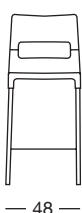

*Recyclable technopolymer seat reinforced with fibreglass. Back in transparent or translucent polycarbonate. Anodised aluminium legs with a square section of 22x22 mm. Available in two different heights. For indoor/outdoor use.*

**208**  
verde pistacchio  
+ trasparente verde  
light green  
+ translucent green

solo per Art. 2285  
only for Art. 2285

h.75

Art. 2286

Imballo Packing	2 pezzi 2 pieces
Peso unitario Unit weight	Kg 5,400
Misure imballo Packing sizes	63,5x50,5x118 cm

h.65

Art. 2285

Imballo Packing	4 pezzi 4 pieces
Peso unitario Unit weight	Kg 4,500
Misure imballo Packing sizes	71,5x48,5x115 cm

made in Italy

**SCAB DESIGN**  
since 1957

Sede/Headquarters: 25030 Coccaglio (BS) Italy - Via G. Monauni, 12  
Divisione Commerciale Italia: Tel. 0307718.755 - italia@scab.it  
Export Department: Phone +390307718.715 - export@scabitaly.com  
[www.scabdesign.it](http://www.scabdesign.it)