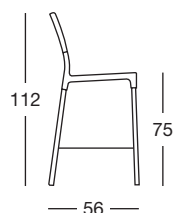

# DIVA SGABELLO h.75 / h.65

Design Centro Stile Scab

Seduta in tecnopolimero riciclabile rinforzato fibra di vetro. Schienale in policarbonato trasparente o trasparente colorato. Gambe in alluminio anodizzato a sezione quadrata da mm. 22x22. Disponibile in due altezze. Per uso interno/esterno.

*Recyclable technopolymer seat reinforced with fibreglass. Back in transparent or translucent polycarbonate. Anodised aluminium legs with a square section of 22x22 mm. Available in two different heights. For indoor/outdoor use.*

**208**  
verde pistacchio  
+ trasparente verde  
light green  
+ translucent green

solo per Art. 2285  
only for Art. 2285

h.75

Art. 2286

Imballo Packing	2 pezzi 2 pieces
Peso unitario Unit weight	Kg 5,400
Misure imballo Packing sizes	63,5x50,5x118 cm

h.65

Art. 2285

Imballo Packing	4 pezzi 4 pieces
Peso unitario Unit weight	Kg 4,500
Misure imballo Packing sizes	71,5x48,5x115 cm

made in Italy

**SCAB DESIGN**  
since 1957

Sede/Headquarters: 25030 Coccaglio (BS) Italy - Via G. Monauni, 12  
Divisione Commerciale Italia: Tel. 0307718.755 - italia@scab.it  
Export Department: Phone +390307718.715 - export@scabitaly.com  
[www.scabdesign.it](http://www.scabdesign.it)