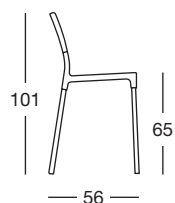

# DIVA SGABELLO h.75 / h.65

Design Centro Stile Scab

Seduta in tecnopolimero riciclabile rinforzato fibra di vetro. Schienale in policarbonato trasparente o trasparente colorato. Gambe in alluminio anodizzato a sezione quadrata da mm. 22x22. Disponibile in due altezze. Per uso interno/esterno.

*Recyclable technopolymer seat reinforced with fibreglass. Back in transparent or translucent polycarbonate. Anodised aluminium legs with a square section of 22x22 mm. Available in two different heights. For indoor/outdoor use.*

**208**  
verde pistacchio  
+ trasparente verde  
light green  
+ translucent green

solo per Art. 2285  
only for Art. 2285

h.75

Art. 2286

Imballo Packing	2 pezzi 2 pieces
Peso unitario Unit weight	Kg 5,400
Misure imballo Packing sizes	63,5x50,5x118 cm

h.65

Art. 2285

Imballo Packing	4 pezzi 4 pieces
Peso unitario Unit weight	Kg 4,500
Misure imballo Packing sizes	71,5x48,5x115 cm

made in Italy

**SCAB DESIGN**  
since 1957

Sede/Headquarters: 25030 Coccaglio (BS) Italy - Via G. Monauni, 12  
Divisione Commerciale Italia: Tel. 0307718.755 - italia@scab.it  
Export Department: Phone +390307718.715 - export@scabitaly.com  
[www.scabdesign.it](http://www.scabdesign.it)