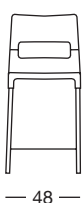

**208**  
verde pistacchio  
+ trasparente verde  
light green  
+ translucent green

solo per Art. 2285  
only for Art. 2285

h.75

Art. 2286

Imballo Packing	2 pezzi 2 pieces
Peso unitario Unit weight	Kg 5,400
Misure imballo Packing sizes	63,5x50,5x118 cm

h.65

Art. 2285

Imballo Packing	4 pezzi 4 pieces
Peso unitario Unit weight	Kg 4,500
Misure imballo Packing sizes	71,5x48,5x115 cm

made in Italy

**SCAB DESIGN**  
since 1957

Sede/Headquarters: 25030 Coccaglio (BS) Italy - Via G. Monauni, 12  
Divisione Commerciale Italia: Tel. 0307718.755 - italia@scab.it  
Export Department: Phone +390307718.715 - export@scabitaly.com  
[www.scabdesign.it](http://www.scabdesign.it)