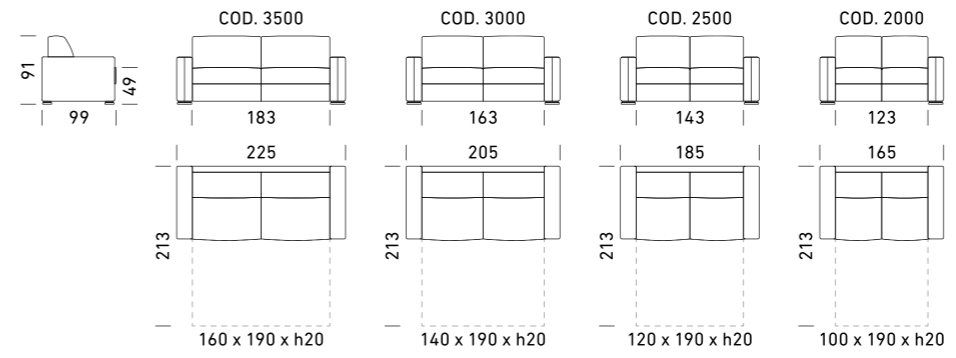

# June

S H A P E S

Dienne

218

219

DIVANI / SOFAS

POLTRONA / ARMCHAIR

FINITURE PIEDI / FOOT FINISHES