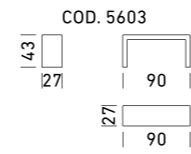

ACCESSORI / ACCESSORIES