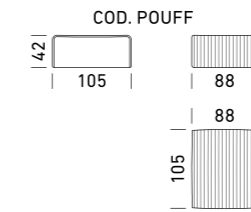

POUF

ACCESSORI / ACCESSORIES