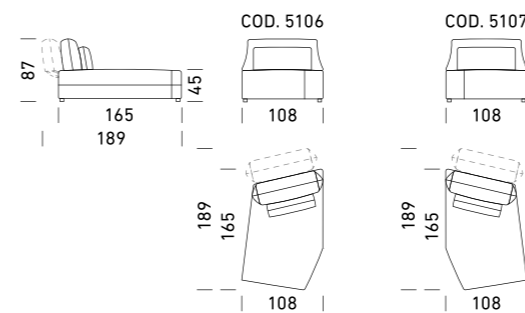

PENISOLA / PENINSULA

POUF

ACCESSORI / ACCESSORIES