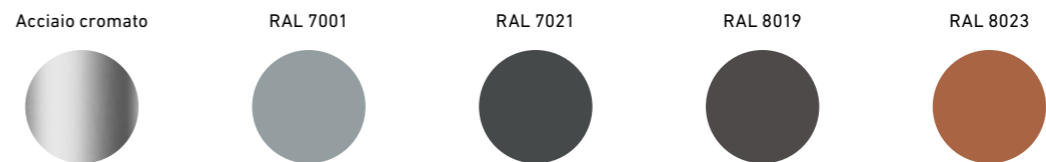

FINITURE PIEDI STANDARD / STANDARD FOOT FINISHES

FINITURE PIEDI A SLITTA/ SLEIGH FEET FINISHES