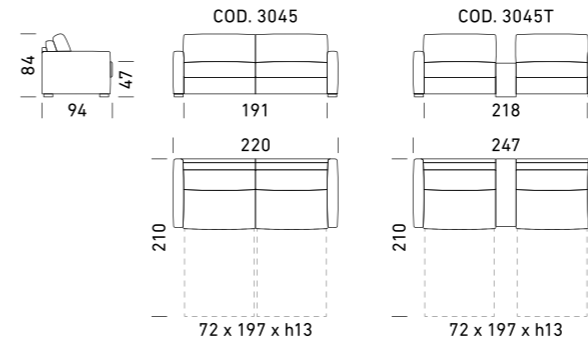

DIVANI / SOFAS

ACCESSORI / ACCESSORIES