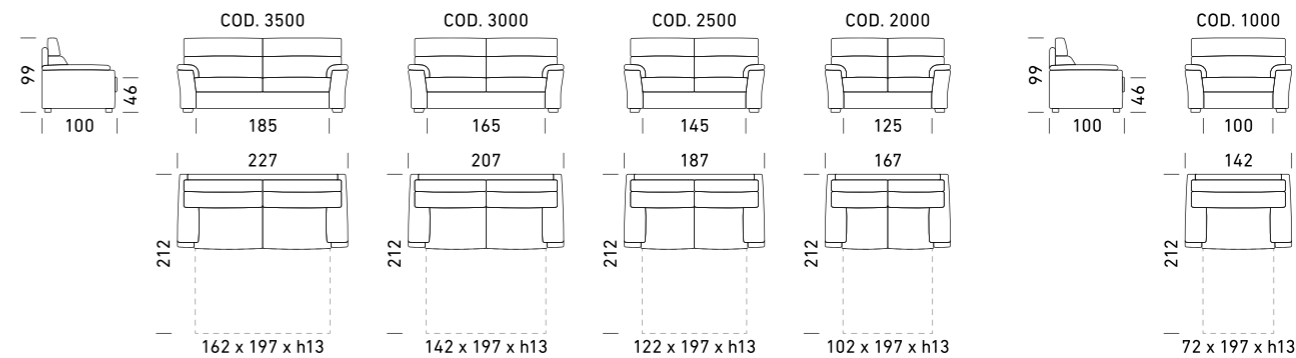

DIVANI / SOFAS

FINITURE PIEDI / FOOT FINISHES