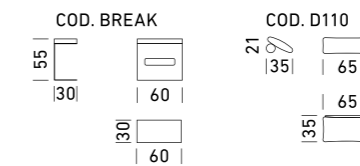

ACCESSORI / ACCESSORIES