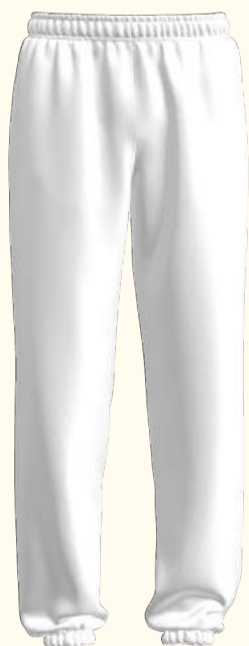

Core Series 2000

Seasonal Series 2000

STYLE# EPIC201006

SOURCE CROPPED CREW

- Fabric Series 2000 Fleece
- Women - Oversized & Boyfriend Fit (S - XL)
- Ribbed collar, Sleeve and Bottom Hem
- Drop Sleeve Design