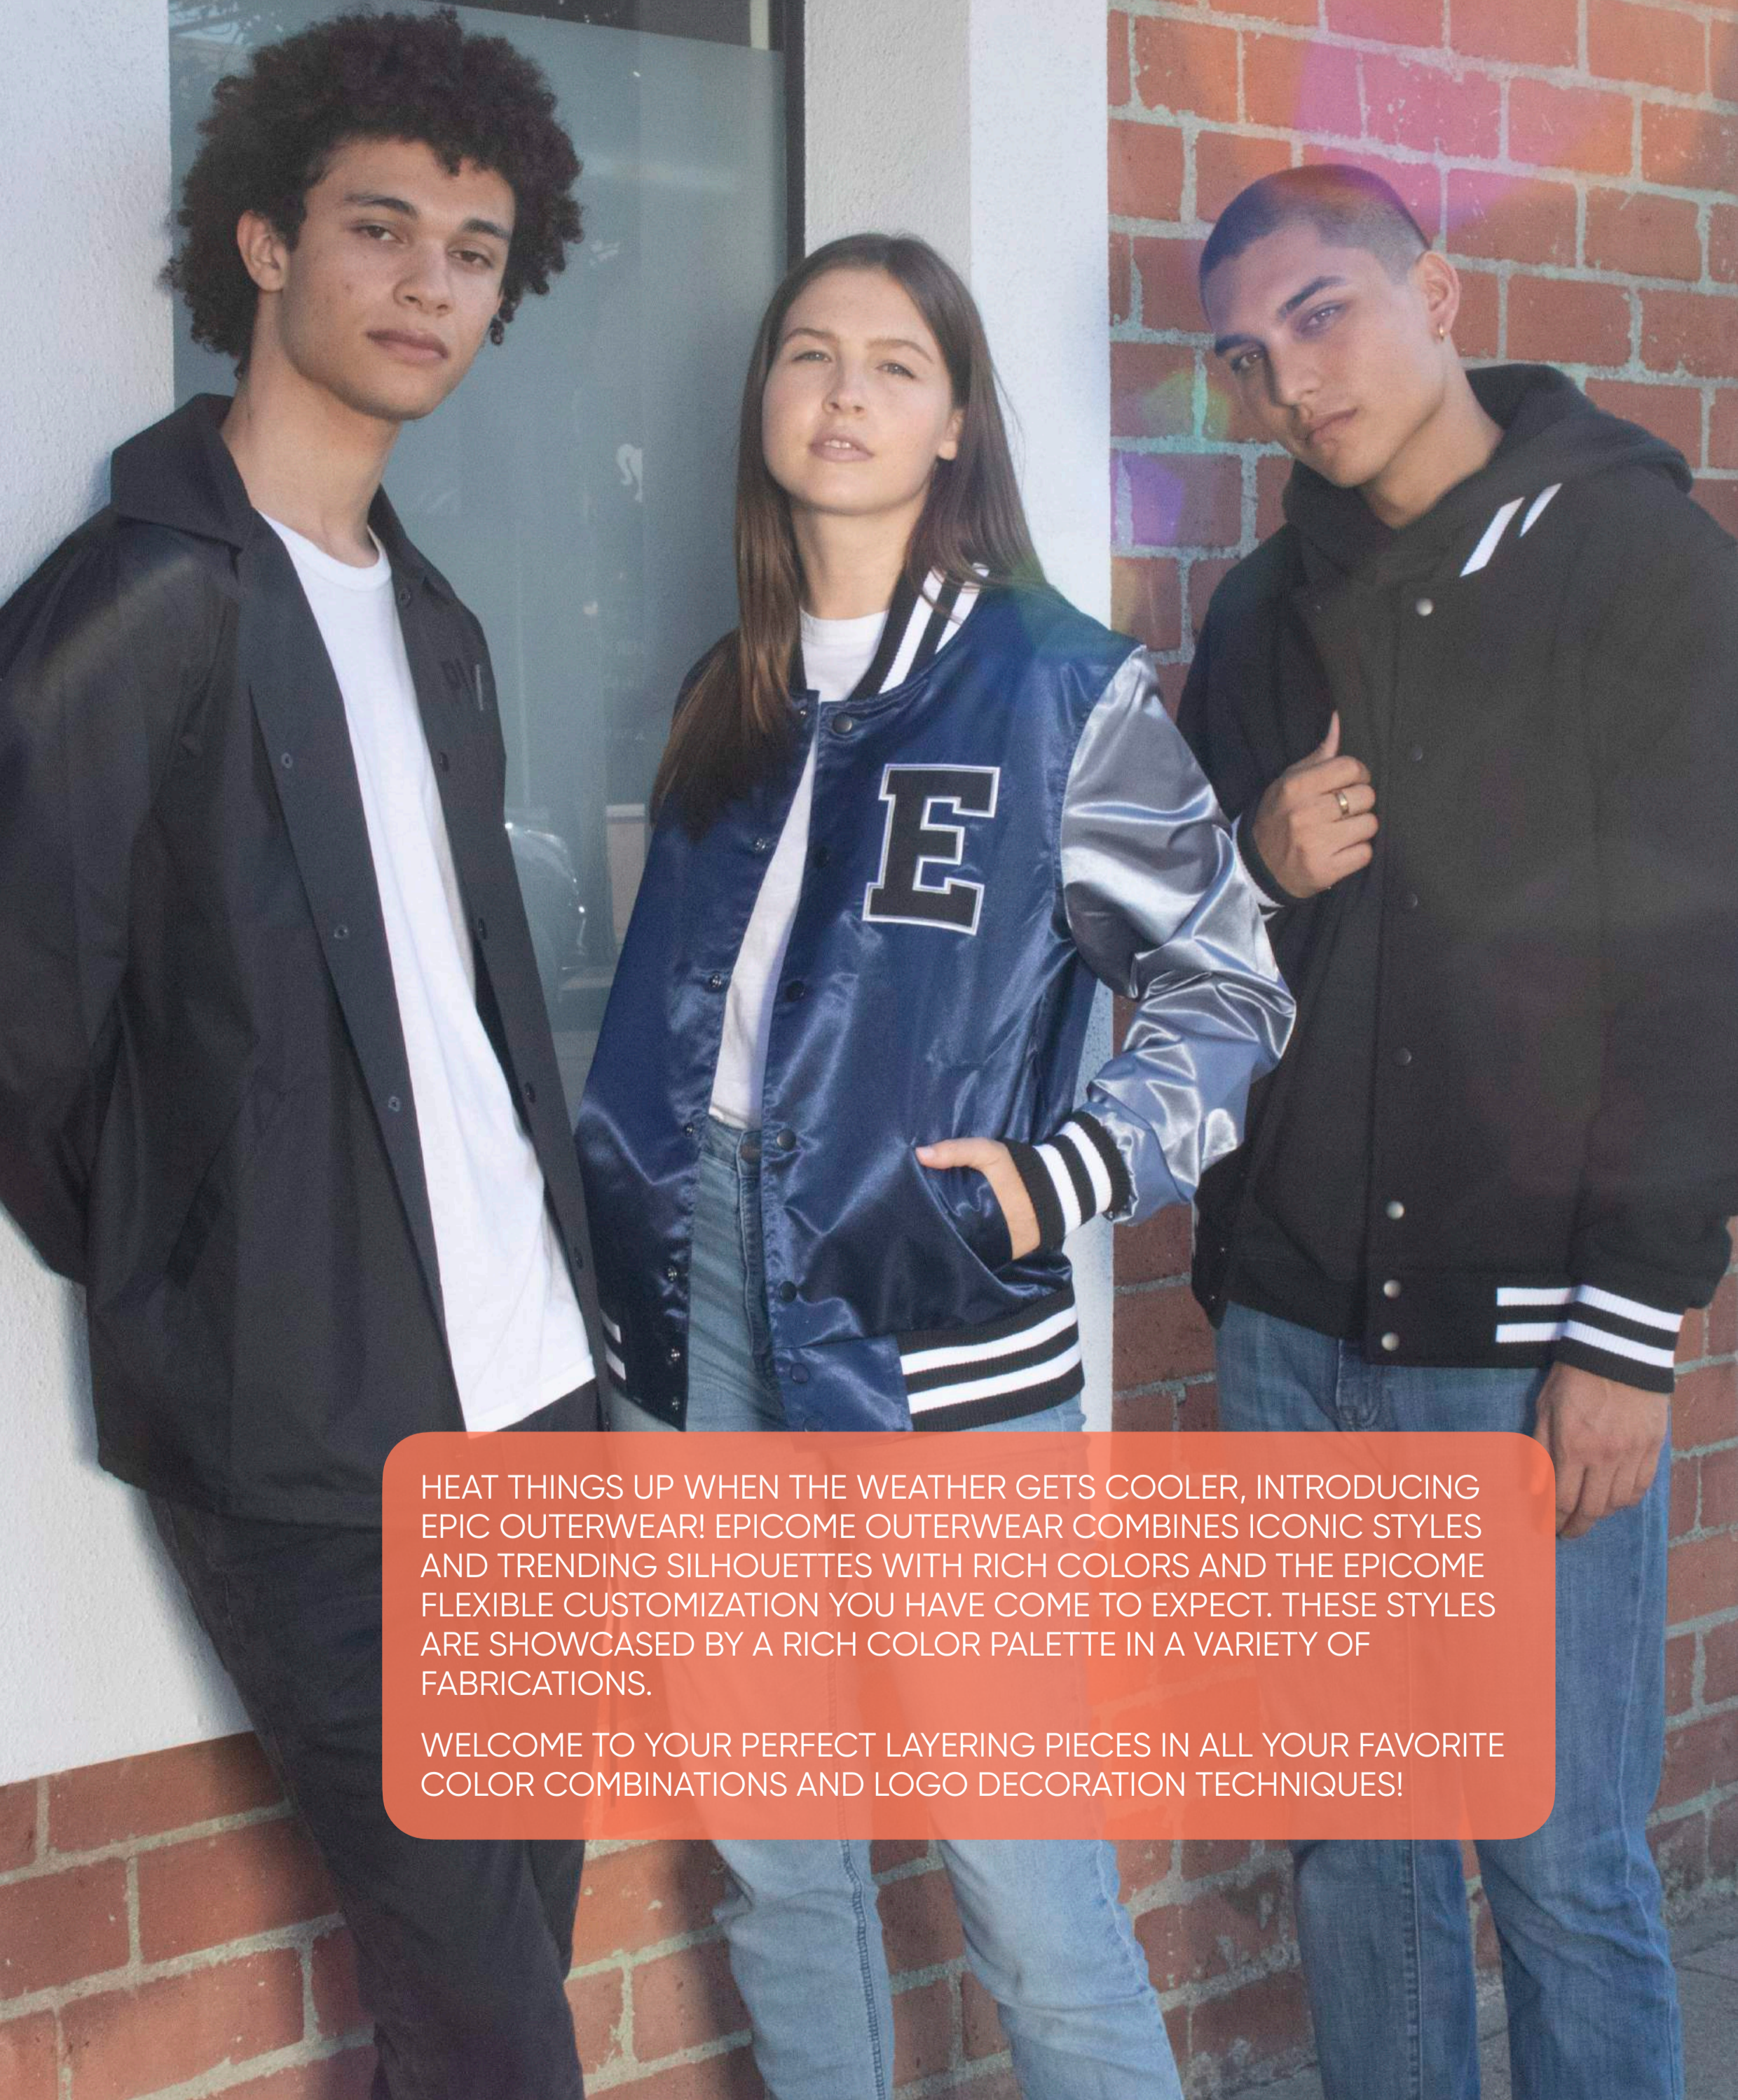

epicome

EPIC OUTERWEAR COLLECTION

HEAT THINGS UP WHEN THE WEATHER GETS COOLER, INTRODUCING EPIC OUTERWEAR! EPICOME OUTERWEAR COMBINES ICONIC STYLES AND TRENDING SILHOUETTES WITH RICH COLORS AND THE EPICOME FLEXIBLE CUSTOMIZATION YOU HAVE COME TO EXPECT. THESE STYLES ARE SHOWCASED BY A RICH COLOR PALETTE IN A VARIETY OF FABRICATIONS.

WELCOME TO YOUR PERFECT LAYERING PIECES IN ALL YOUR FAVORITE COLOR COMBINATIONS AND LOGO DECORATION TECHNIQUES!