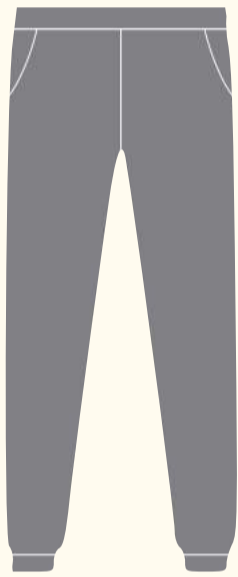

WOMEN PANT	XS	S	M	L	XL	2XL
WAIST	/	13 5/8	15	16 3/8	17 3/4	/
HIP	/	19	20 1/2	22	23 7/8	/
INSEAM	/	29 1/2	29 1/2	29 1/2	29 1/2	/