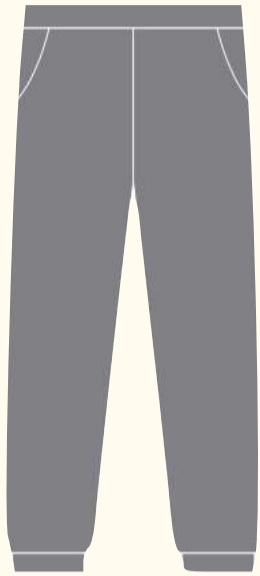

FIT CHARTS

MEN PANT	XS	S	M	L	XL	2XL
WAIST	14	15	16	17	18 1/2	20
HIP	19	20	21	22	23 1/2	25
INSEAM	28	29 1/2	30	30	30 1/2	31