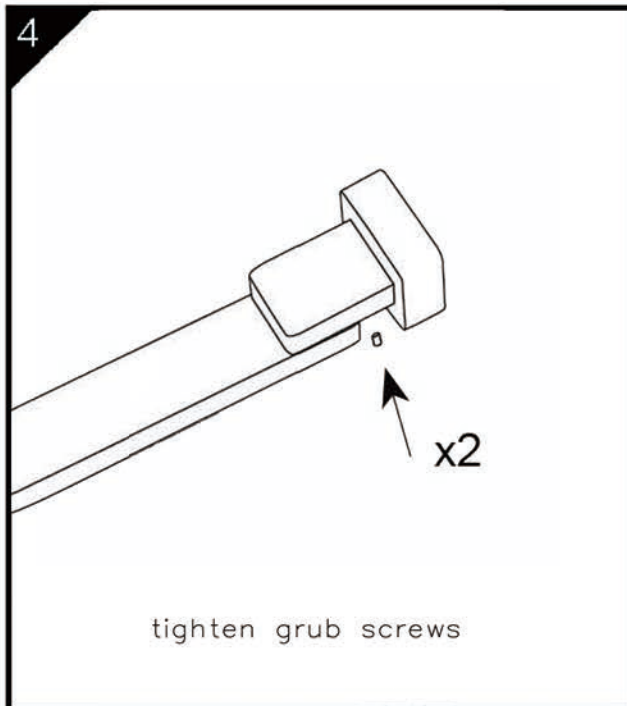

PACKAGING INCLUDES

- 1x spout
- 1x plate
- 1x accessory pouch

Dimensions are nominal measurements only.

Versions: 2019.12

MAINTENANCE AND CARE

All surfaces should be cleaned with mild liquid detergent or soap and water.