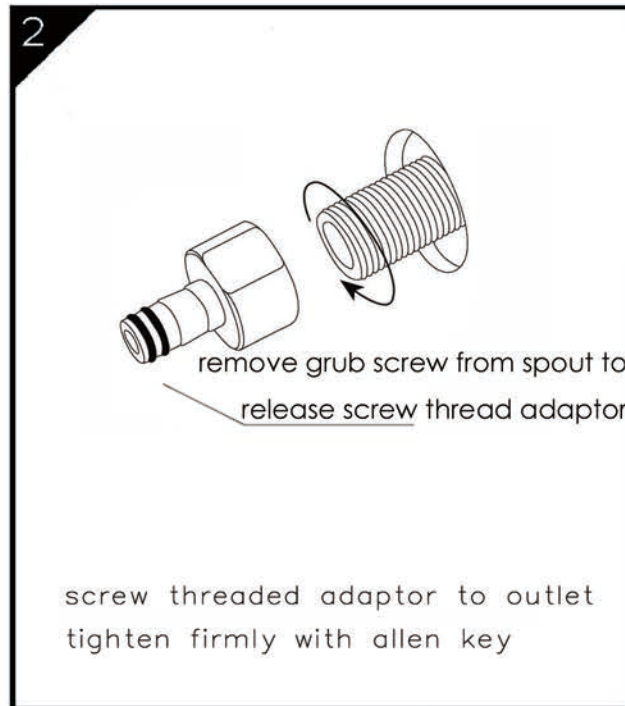

PACKAGING INCLUDES

- 1x spout
- 1x plate
- 1x accessory pouch

Dimensions are nominal measurements only.

Versions: 2019.12

MAINTENANCE AND CARE

All surfaces should be cleaned with mild liquid detergent or soap and water.