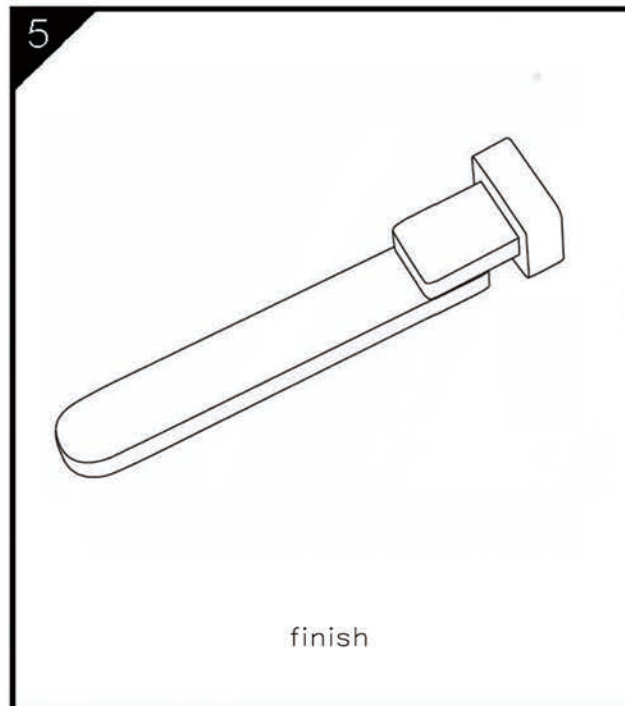

SWIVEL BATH SPOUT

SPECIFICATION

PRODUCT CODE	YSW206
WELS RATING	N/A
WATERMARK LICENSE	WM-060073
TEMPERATURE RATING	MIN 1°C-MAX 75°C
PRESSURE RATING	MIN 150KPa-MAX 500KPa

FINISH

	NR206CH	chrome
	NR206MB	matte black

PACKAGING INCLUDES

- 1x spout
- 1x plate
- 1x accessory pouch

Dimensions are nominal measurements only.

Versions: 2019.12

MAINTENANCE AND CARE

All surfaces should be cleaned with mild liquid detergent or soap and water.