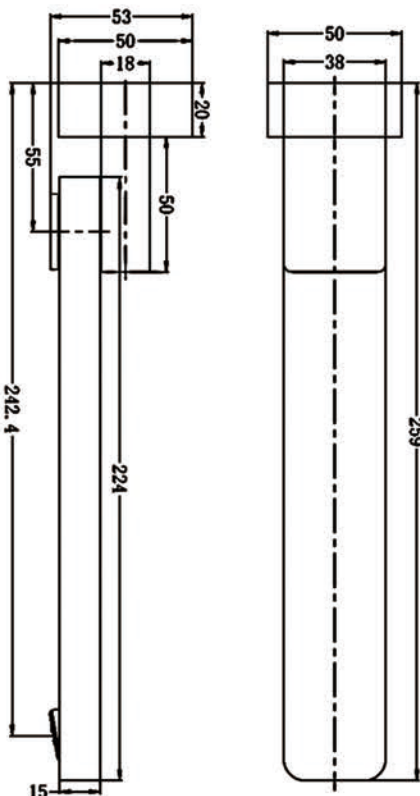

SWIVEL BATH SPOUT

SPECIFICATION

PRODUCT CODE	YSW206
WELS RATING	N/A
WATERMARK LICENSE	WM-060073
TEMPERATURE RATING	MIN 1°C-MAX 75°C
PRESSURE RATING	MIN 150KPa-MAX 500KPa

FINISH

	NR206CH	chrome
	NR206MB	matte black

PACKAGING INCLUDES

- 1x spout
- 1x plate
- 1x accessory pouch

Dimensions are nominal measurements only.

Versions: 2019.12

MAINTENANCE AND CARE

All surfaces should be cleaned with mild liquid detergent or soap and water.