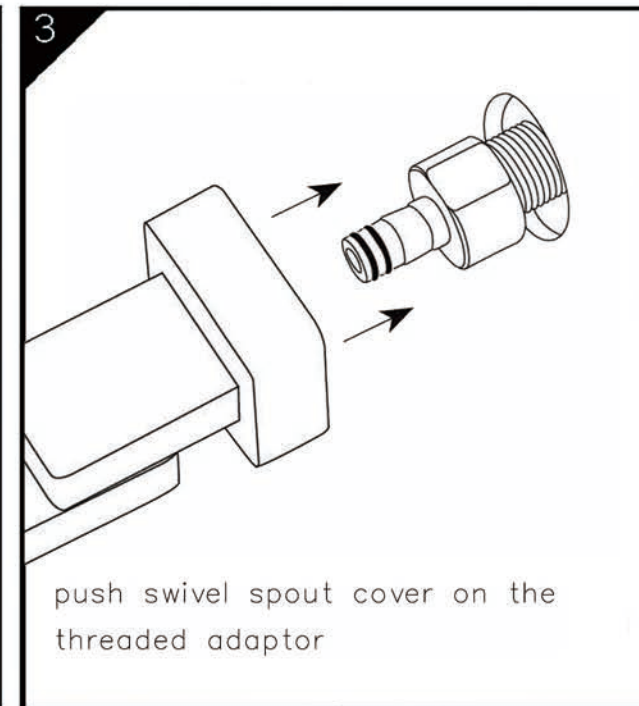

PACKAGING INCLUDES

- 1x spout
- 1x plate
- 1x accessory pouch

Dimensions are nominal measurements only.

Versions: 2019.12

MAINTENANCE AND CARE

All surfaces should be cleaned with mild liquid detergent or soap and water.