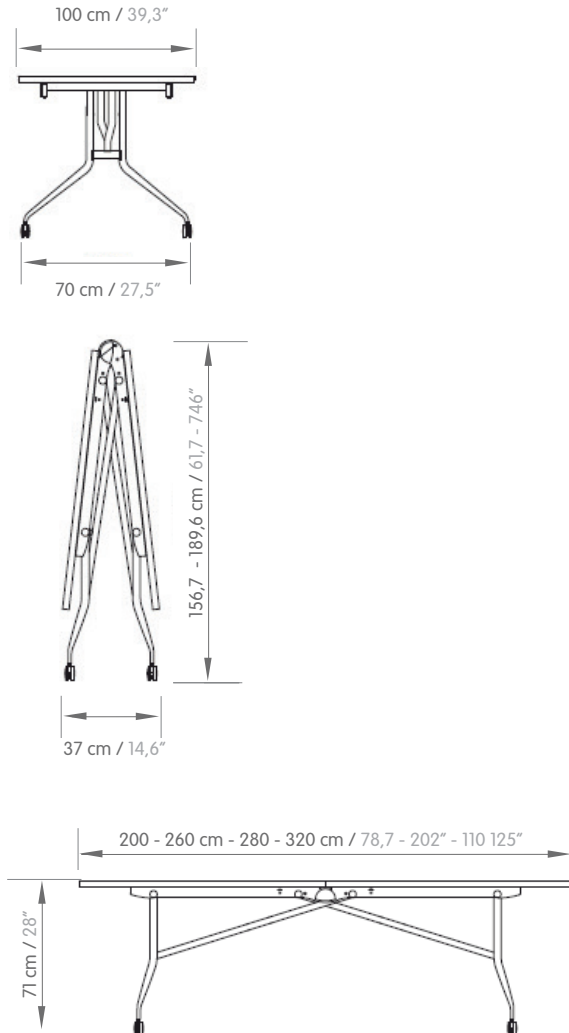

It's a family of gateleg tables that optimize the space as it can be folded. **libro** is light, versatile, and has the capacity to adapt in different environments of social spaces, such as writing board in training classrooms, meeting table in workspaces, or table tennis in play areas, among others spaces.

Mesa / Table

mesa libro
book table

Dimensiones / Dimensions:

Especificaciones Técnicas:

- **Estructura:** Tubo cónico 35 x 2 mm.
Ruedas de 75mm de diámetro con freno, mecanismo de cierre antishock con clavijas de bloqueo.
- **Marco inferior:** Lámina de acero 3mm de espesor.
- **Recubrimiento:** Pintura electrostática.
- **Superficie:** Tablero aglomerado de 25mm, recubierta con laminado de alta presión y balance para la parte inferior.
- **Componentes plásticos:** Polipropileno.
- **Opcional:** Electrificación.

General Technical Features:

- **Structure:** Conical tube 35 x 2 mm.
75mm diameter wheels with brake, anti-shock locking mechanism with locking pins.
- **Under-top frame:** Steel sheet 3mm thick.
- **Frame finish:** Powder coat paint.
- **Table tops:** 25mm agglomerated board, covered with high pressure laminate and balance for the lower part.
- **Plastic components:** Polypropylene.
- **Optional:** Electrification.