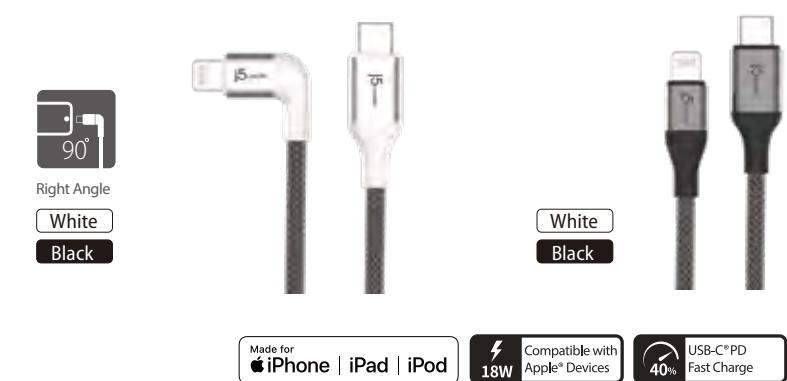

#### 3-in-1 Charging Sync Cables

Lightning®+USB-C®+Micro-B

**JMLC11**

Rose  
Gray

#### USB-C® to Lightning® Cables

**JALC15**

**JLC15**

90°  
Right Angle  
White  
Black

Made for iPhone | iPad | iPod  
18W Compatible with Apple® Devices  
40% USB-C® PD Fast Charge