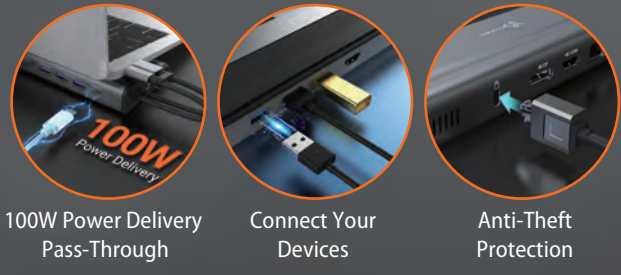

100W Power Delivery
Connect Your Devices
Anti-Theft Protection

M.2 NVMe® USB-C® Gen 2 Docking Station JCD552

USB-C® Triple Display Docking Station JCD543

USB-C® 4K HDMI™ Docking Station with Power Delivery JCD533

USB-C® Dual HDMI™ Docking Station JCD542

Docking Stations

Transform your laptop into a full-sized work station

Docking Station for Chromebook™ JCD547

Thunderbolt™ 4 Hub / Docking Station JTH560

JTD562

90W Built-in USB-C® Travel Dock JCDP392

USB™ Type-A Boomerang Station JUD481

Mini Ultra Station JUD531