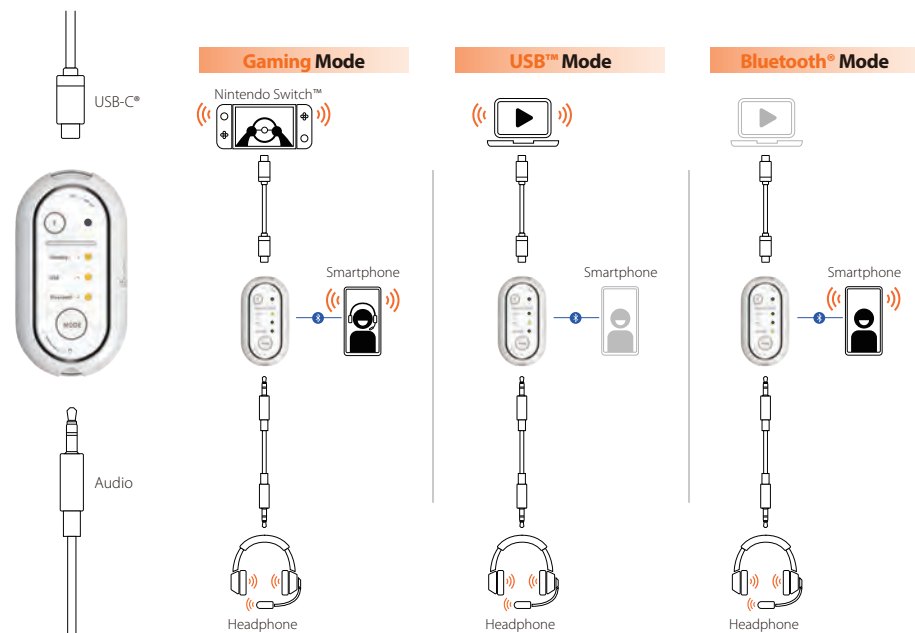

# wormhole<sub>switch</sub><sup>™</sup> USB<sup>™</sup> Transfer Cable and Video Switch

JUC502

- **Features**
  - Designed to playback audio from a Nintendo Switch™ while simultaneously calling a smartphone
  - Bluetooth® connection for mobile phone
  - Three different modes