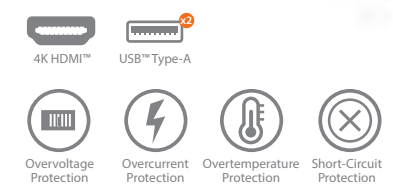

90W Built-in USB-C® Travel Dock JCDP392