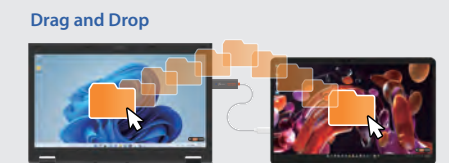

Audio Gaming Mixer Adapter

JAM01

wormhole_{switch}™ USB™ Transfer Cable and Video Switch

JUC502

- **Features**
  - Designed to playback audio from a Nintendo Switch™ while simultaneously calling a smartphone
  - Bluetooth® connection for mobile phone
  - Three different modes

- **Specifications**
  - Audio : CTIA / OMTP
  - Bluetooth® 5.0
  - USB™ Audio : USB™ 2.0 Stereo 48K

• **Features**

- Supports keyboard, mouse, clipboard and file sharing across two Windows® devices
- Provides both a Full Screen or Picture-in-Picture (PIP) window when using Duplicate Mode while video sharing
- Screen will rotate and resize automatically to fit the screen and adjust to the current rotation of the second device when using Extended Mode while video sharing
- Supports multi-touch and USI pen for Windows® touch screen devices

VIDEO

- **Includes**
  USB-C® to Type-A Adapter

DATA