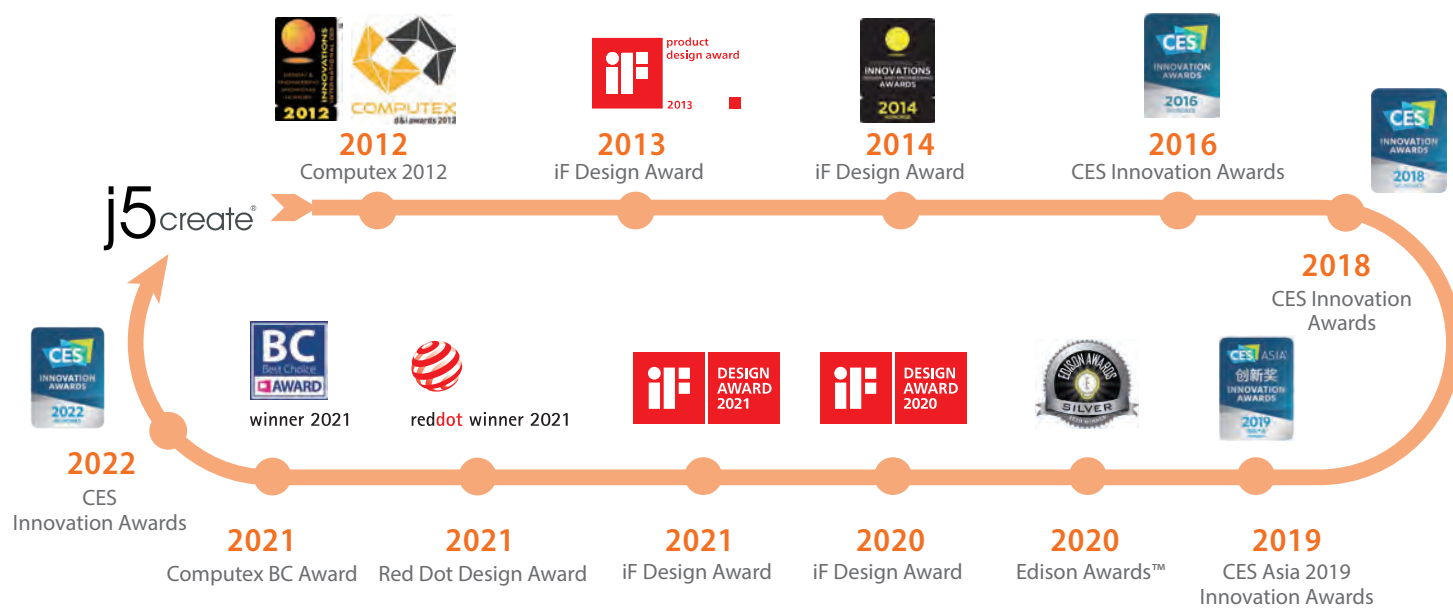

# 2022 WORK SMARTER

j5create®

j5create.com:   
sales@j5create.com:

KaiJet Technology International Limited, Inc.

Quality in Every Detail

- Docking Stations / Display Adapters
- Monitor Stands / Networking / USB™ Hubs
- Chargers / Cables / Video Capture
- Mobile Accessories / Webcams
- Wireless Display / Enterprise & Education

## WE DEVELOP. WE INNOVATE. WE CREATE.

j5create is a team that has come together from a diverse set of backgrounds to make technologies more meaningful and inclusive. We design, build, sell, and support innovative technology. We find creative ways to apply new technologies to provide computing solutions.

### COMMITMENT TO QUALITY

From concept generation through software and hardware development, and end-product design to production, we're involved in every stage of the vertical integration process.