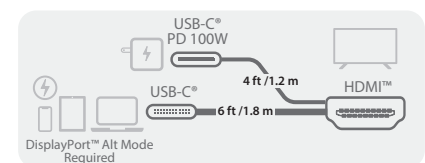

USB-C®

USB-C® to Dual HDMI™ Multi-Monitor Adapter JCA365

USB-C® to 4-Port HDMI™ Multi-Monitor Adapter JCA366

USB-C® to 4K HDMI™ Ethernet Adapter JCA351

USB-C™ to VGA & HDMI™ Adapter JCA174

USB-C® Display Adapters & Cables

JCC154G

JCC155G

JCA153G

JCC153G

VGA & USB™ 3.0 with Power Delivery / USB-C® to HDMI™

JCA378

JCA379

JCA175

JCA140

JCA142

JCA153

JCA111

JCC111

JCA141

USB™ Type-A

USB™ 3.0 Display Adapters

USB™ 2.0 Display Adapters

Monitor Display Cables

Ultra High Speed HDMI™ Cable JDC53

Ultra HD 4K HDMI™ Cable

- HDMI™ 2.0 - certified
- Resolutions up to 4K @ 60 Hz (JDC52)
- Ethernet & audio return channel
- Length: 2m

8K / 4K DisplayPort™ Cable

- DisplayPort™ 1.4 HBR3 certified (JDC43)
- DisplayPort™ 1.2 certified (JDC42)
- Resolutions up to 8K @ 60 Hz (JDC43)
- 4K @ 60 Hz (JDC42)
- Length: 1.8m (JDC42)/2m (JDC43)

DP™

DisplayPort™ Adapters & Cable

- Plug-and-play
- DP++ Dual Mode DisplayPort™ Adapter (JDA134/JDA154)
- Active DisplayPort™ conversion (JDA114/JDA158)
- Resolutions up to 1920 x 1200 @ 60 Hz (JDA114)
- 1920 x 1080 @ 60 Hz (JDA154/JDA134)
- 4K @ 60 Hz (JDA158)
- 4K @ 30 Hz (JDC158)
- Supports HDMI™ audio (JDA154/JDA158/JDC158)
- Length: 1.8m (JDC158)

HDMI™ / VGA

HDMI™ to VGA Adapter

- Video + Audio
- Plug-and-play
- Supports PC resolutions up to 1920 x 1200 @ 60 Hz (WUXGA) and HDTV resolutions up to 1080p @ 60 Hz
- 2-channel analog audio output
- Reserved Micro USB™ Type B power input port

VGA to HDMI™ Video Adapter + Audio

- Plug-and-play
- Video resolutions up to 1920 x 1080 @ 60 Hz
- Supports USB™ audio
- Easily transform your VGA device into an HDMI™ connection