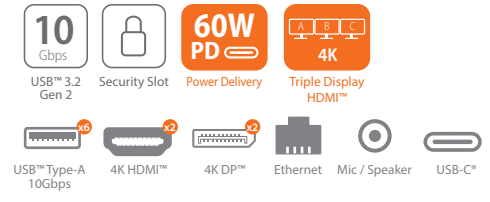

Docking Station for Chromebook™ JCD547