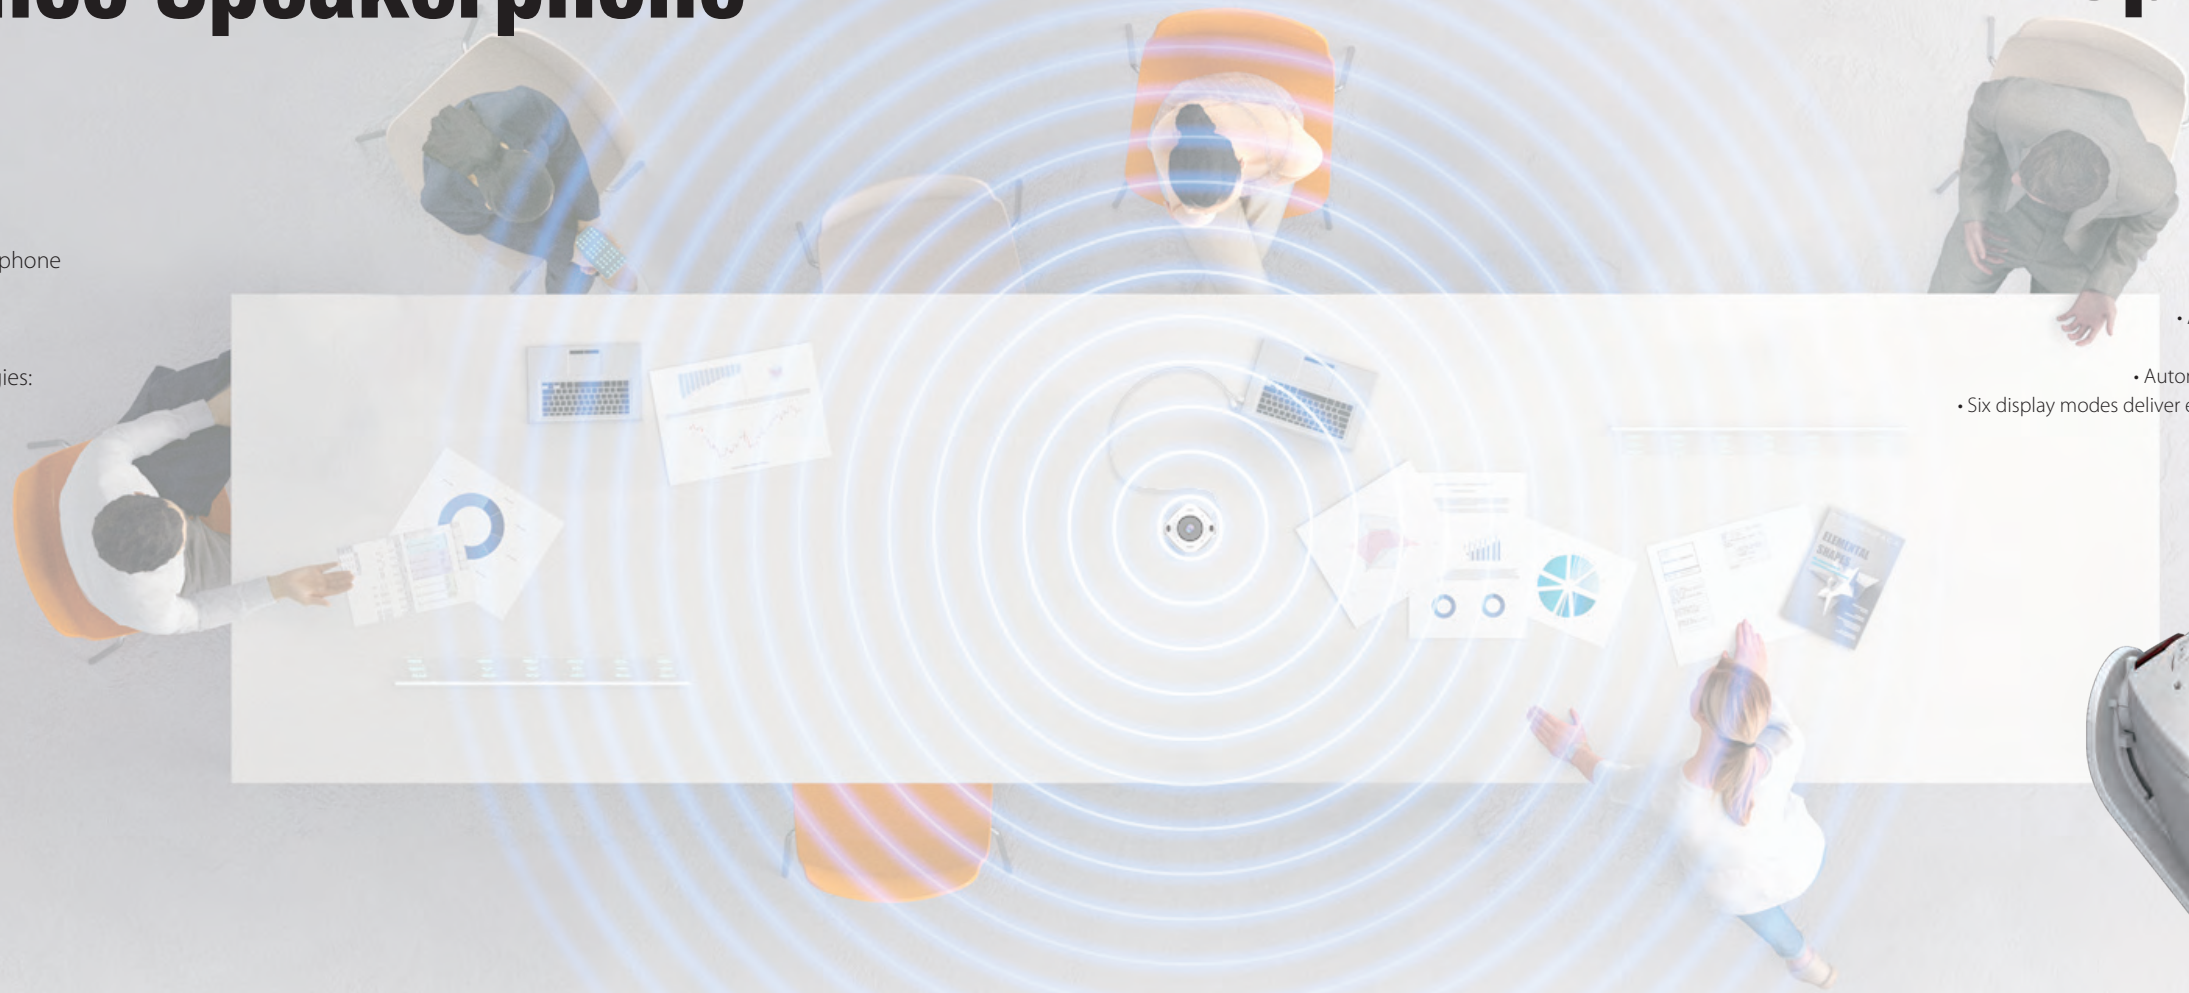

# Bluetooth® / USB™ Conference Speakerphone

**JSS820**

• **Features**

- Built-in 360° omnidirectional microphone
- Portable design with battery
- Bluetooth™ / USB™ connection
- Crystal clear high-quality sound
- Digital signal processing technologies:
  - Acoustic echo cancellation
  - Noise reduction
  - Auto Gain Control

# 360° All Around Webcam with Speakerphone

**JVU368**

• **Features**

- 360° video conferencing camera with remote control
  - Built-in omnidirectional speakerphone
- Advanced Acoustic Echo Cancellation (AEC) technology
  - Automatic Gain Control (AGC) function
  - Automatic Noise Reduction (ANR) reduces background noise
- Six display modes deliver exceptional viewing angles with flexibility and versatility
  - Full HD 1080p video playback @ 30 Hz