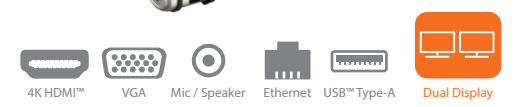

Mini Ultra Station JUD531