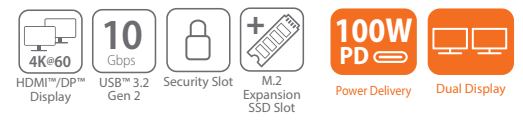

M.2 NVMe® USB-C® Gen 2 Docking Station JCD552

USB-C® Triple Display Docking Station JCD543