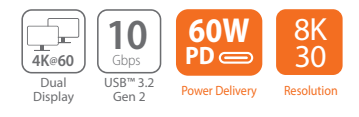

100W Power Delivery
Connect Your Devices
Anti-Theft Protection

M.2 NVMe® USB-C® Gen 2 Docking Station JCD552

USB-C® Triple Display Docking Station JCD543

USB-C® 4K HDMI™ Docking Station with Power Delivery JCD533

USB-C® Dual HDMI™ Docking Station JCD542

Docking Stations

Transform your laptop into a full-sized work station

Docking Station for Chromebook™ JCD547

Thunderbolt™ 4 Hub / Docking Station JTH560

JTD562

90W Built-in USB-C® Travel Dock JCDP392

USB™ Type-A Boomerang Station JUD481

Mini Ultra Station JUD531