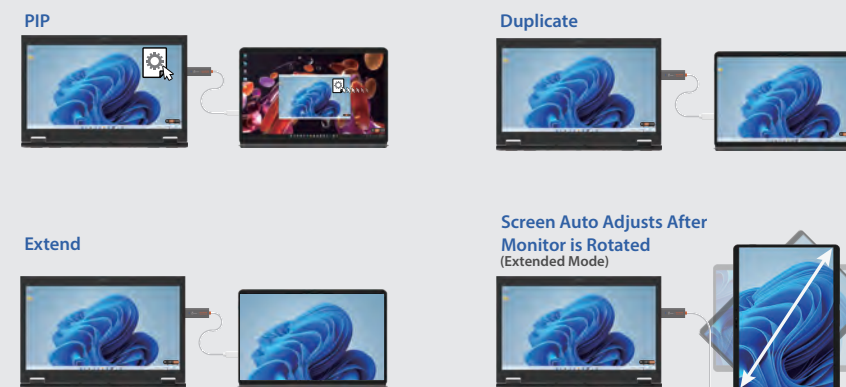

VIDEO

- **Includes**
  USB-C® to Type-A Adapter

DATA