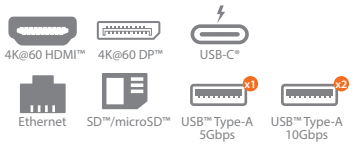

M.2 NVMe® USB-C® Gen 2 Docking Station JCD552

USB-C® Triple Display Docking Station JCD543