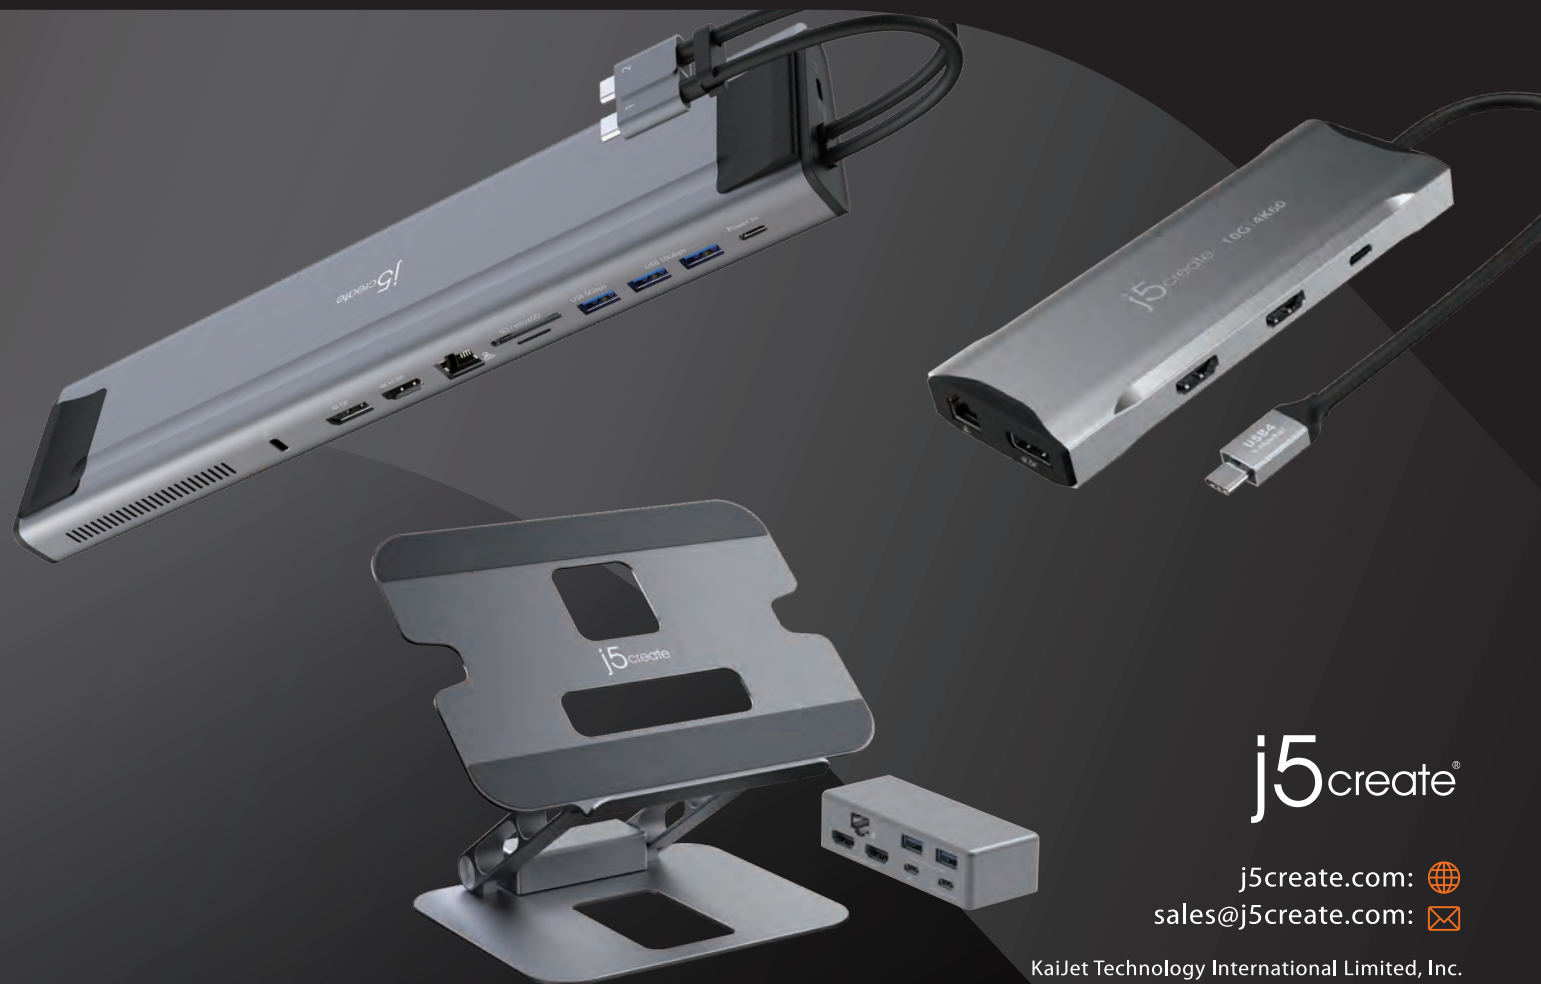

2022 WORK SMARTER

j5create®

j5create.com:
sales@j5create.com:

KaiJet Technology International Limited, Inc.

Quality in Every Detail

- Docking Stations / Display Adapters
- Monitor Stands / Networking / USB™ Hubs
- Chargers / Cables / Video Capture
- Mobile Accessories / Webcams
- Wireless Display / Enterprise & Education