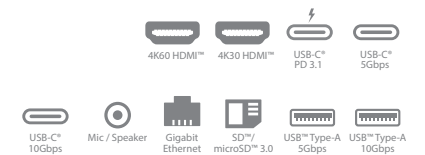

Type-C Dock Dual 4K HDMI™

JCD3198