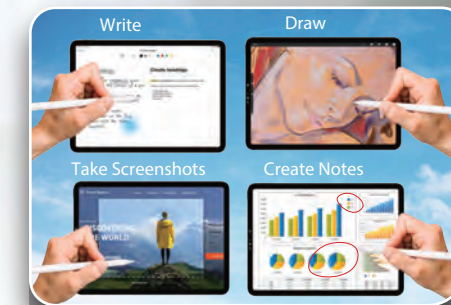

CROSS-TOUCH

- Supports Virtual Multi-Touch and Pen when the other computer is a tablet
- Supports gesture function from Windows® OS
- Supports handwriting, pen pressure (1024 levels), pen tilt and side-button on pen (such as the eraser or selection function)
- Easy-to-use markup tool, allows you to add markups directly on your screen.

HUB PORTS

- JCH422: USB™ Type-A 5Gbps x 1 and USB-C® 5Gbps x 1
- JCH462: USB™ Type-A 5Gbps x 2 and USB-C® 5Gbps x 1