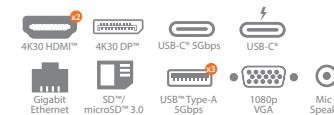

USB-C® Triple Display Docking Station

JCD543

Includes 100W PD Adapter

JCD543P