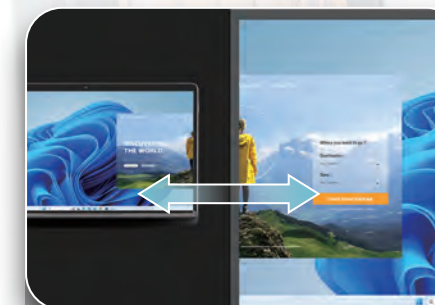

CROSS-DESKTOP

- Supports Duplicate (iPhone®/iPad® to windows®) and Extend (Windows® to iPhone®/iPad®) modes on the 2nd Display
- Supports Picture-in-Picture window (PIP). PIP window is movable and resizable
- Screen will rotate and resize automatically