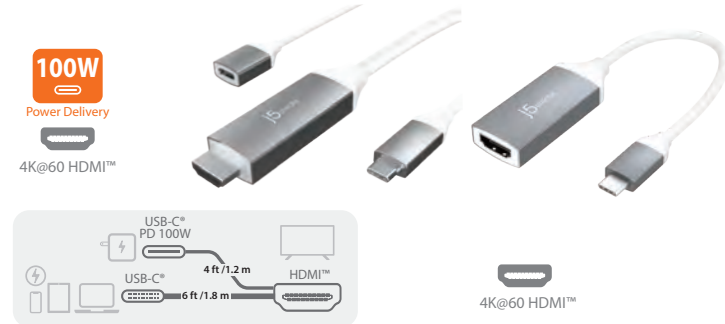

USB-C®

**USB-C® to HDMI™ 2.1
8K Adapter**
JCA157

**USB-C® to HDMI™ 2.1
8K Cable**
JCC157

**8K USB-C® to Dual HDMI™
Display Adapter**
JCA465

**8K USB-C® to HDMI™ / DP™
Triple Display Adapter**
JCA461

USB-C® Display Adapters & Cables
JCC155G