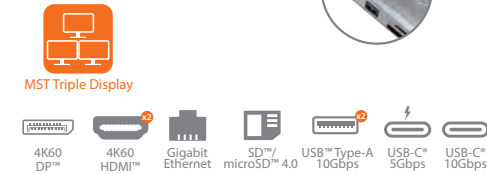

USB-C® Triple-Monitor JCD397 10Gbps Mini Dock

11-in-1 Functions