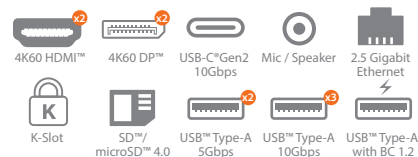

Thunderbolt™ 4 Quad Display Docking Station

JTD568