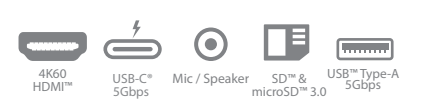

USB-C® to 4K 60Hz HDMI™ JCD612 Travel Dock for iPad Pro®

5-in-1 Functions