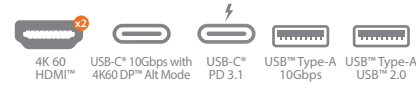

## USB4® Dual 4K Multi-Port Hub

**JCD404** 6-in-1 Functions  
Multi-Port USB-C®

130W  
PD 3.1

**JCD405** 6-in-1 Functions  
Dual HDMI™

130W  
PD 3.1

**JCD401** 5-in-1 Functions  
DisplayPort™ & HDMI™

Made for MacBook®