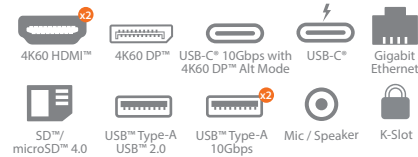

Docking Stations

USB4® Triple 4K Display Docking Station

JCD554 Featuring Intel® USB4® 40Gbps Controller