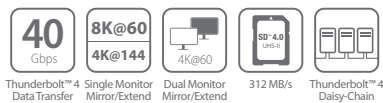

Thunderbolt™ 4 Docking Station

JTD562