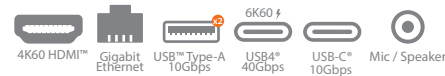

4K60 Pro USB4® Hub with MagSafe® Kit

Designed for MacBook Pro® 2021 / 2022 / 2023 and MacBook Air®(2022)

JCD395 8-in-1 Functions