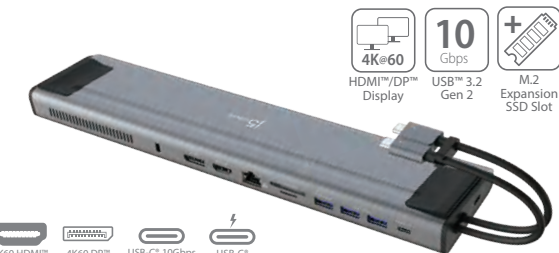

## USB-C® Triple Display Docking Station

JCD543

Includes 100W PD Adapter

JCD543P

## M.2 NVMe® USB-C® Gen 2 Docking Station

JCD552

Includes 100W PD Adapter

JCD552P