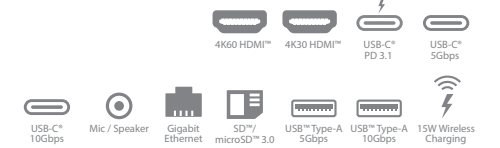

## USB-C® Dock Dual 4K HDMI™ with PD 3.1 Pass Through Charging

JCD3199

Includes 140W GaN PD3.1 Power Adapter

JCD3199P