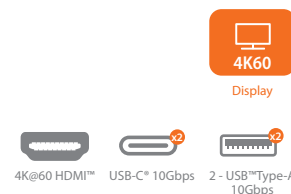

JTSA301 with Docking Station