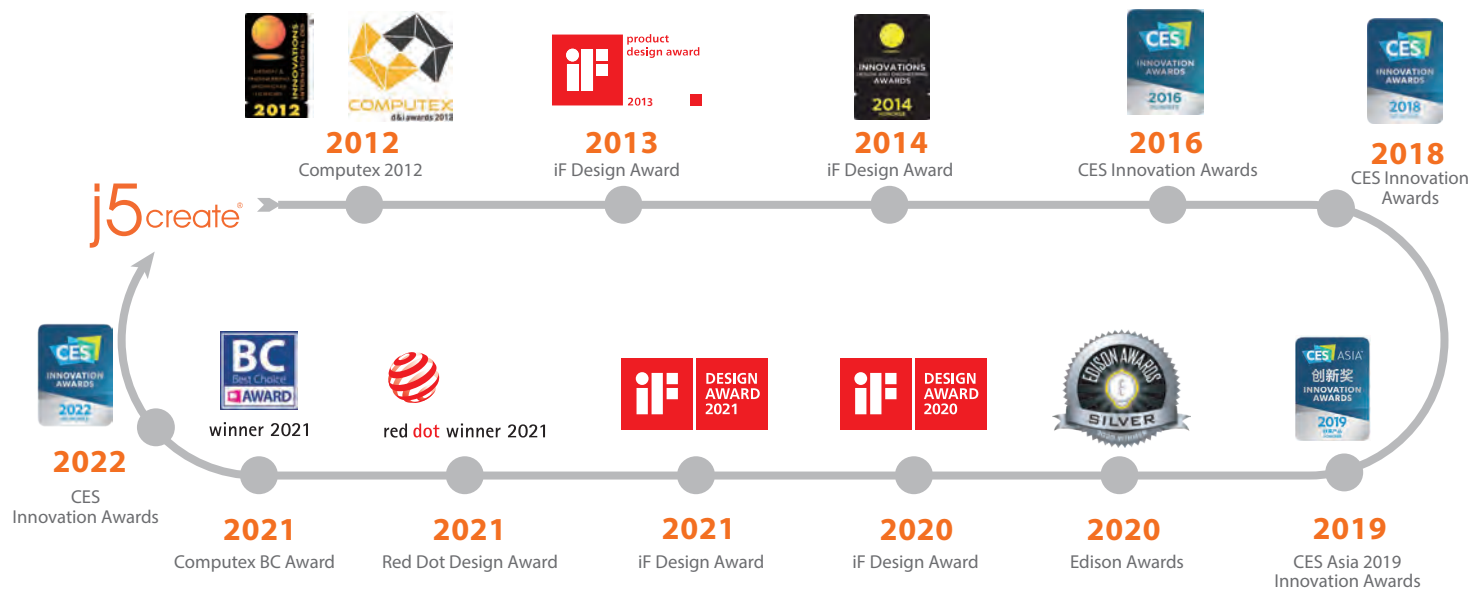

GLOBAL STRATEGIC LOCATIONS

j5create has strategic partnerships and locations conveniently located worldwide to streamline all of our processes including sales, support, and service. You can see a global list of where to purchase our products on our website at www.j5create.com. We are always just an email, live chat or phone call away, so feel free to contact us with any questions, concerns or comments.

North America Sales : sales@j5create.com Support: service@j5create.com Phone:+1-888-689-4088	Europe Sales: sales@j5create.com Support: service@j5create.com Phone: NL | +31 (0)107 98 61 17 UK | +44-161-302-2230 ES | +34-935-22 25 76
Canada Sales: sales@j5create.com Support: service@j5create.com Phone: +604-265-3568	Taiwan Sales: Sales@j5create.com Support: service.tw@j5create.com Phone: +886.2.2269.5533

Toll Free : 888.988.0488
Sales : sales@j5create.com
Customer Service / Support: service@j5create.com

Connected to the Future

WORK WITH THE BEST
In collaboration with the suppliers of top PC manufacturers, we create our high-performance products by using premium components and materials.

COMMITMENT TO QUALITY
From concept generation through software and hardware development, and end-product design to production, we're involved in every stage of the vertical integration process.

MAKE AN IMPACT
We aim to elevate your computing experience to be more productive, more efficient, and more convenient.