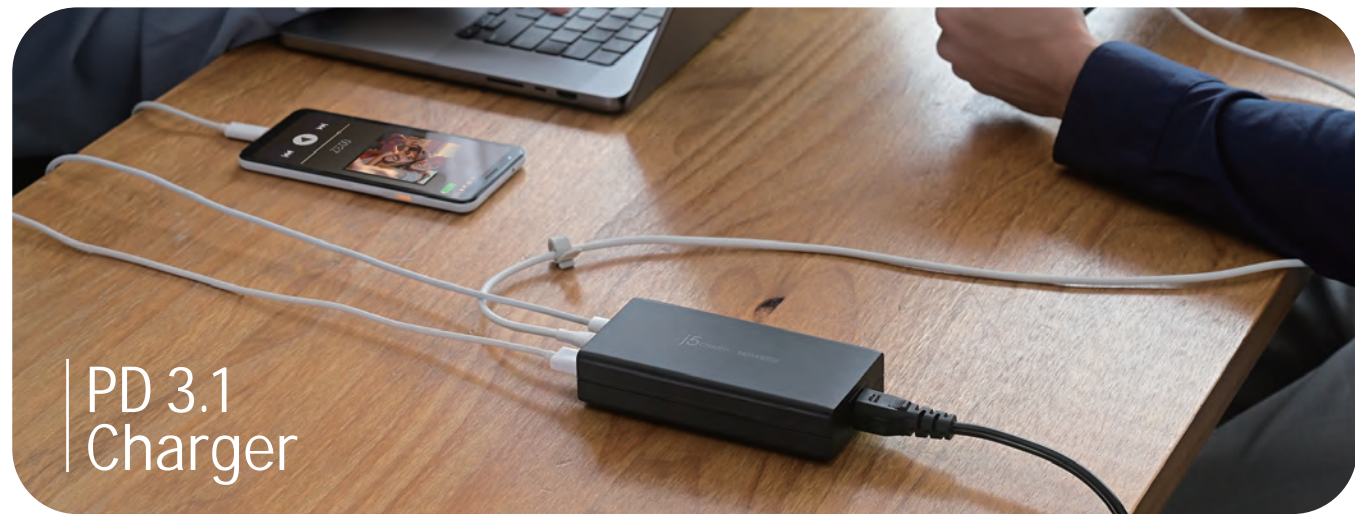

PD 3.1
Charger