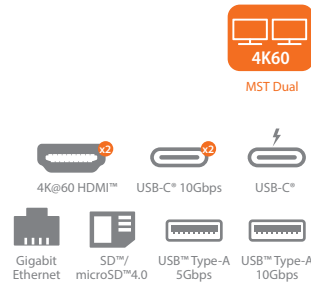

Ergonomic Dual-Monitor Mount

JTSA102 Dual Mount

JTSA302 with Docking Station

Ergonomic Monitor Mount

JTSA101 Single Mount

JTSA301 with Docking Station

Ergonomic Dual Monitor Mount

JTSA482 with Thunderbolt™ 4 Dock

- Fully adjustable gas spring dual monitor mount with Thunderbolt™ 4 Dock
- Easily adjusts monitors to any height and allows the monitors to swivel 180°, tilt -45° to +90° and rotate 360°. Conveniently set your monitors at optimal angles.

Laptop Stand with Dock

Multi-Angle Laptop Stand

JT5127 Stand Only

JT5127 Docking Stand

JT5427 Dual HDMI™ Docking Stand

Multi-Angle Stand with

JT5224 Docking Station for iPad Pro®

Laptop Stand with

JT5223 USB™ 4-Port Hub