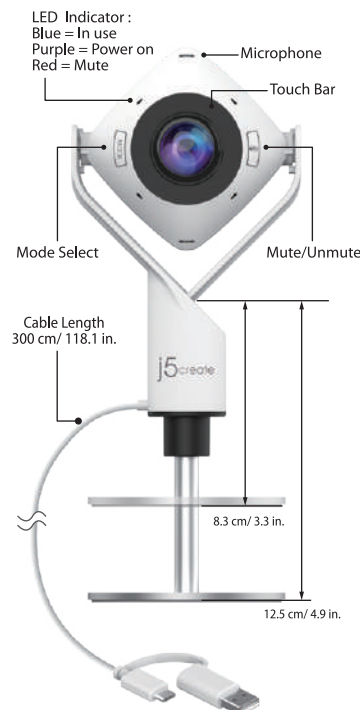

• Six Display Modes