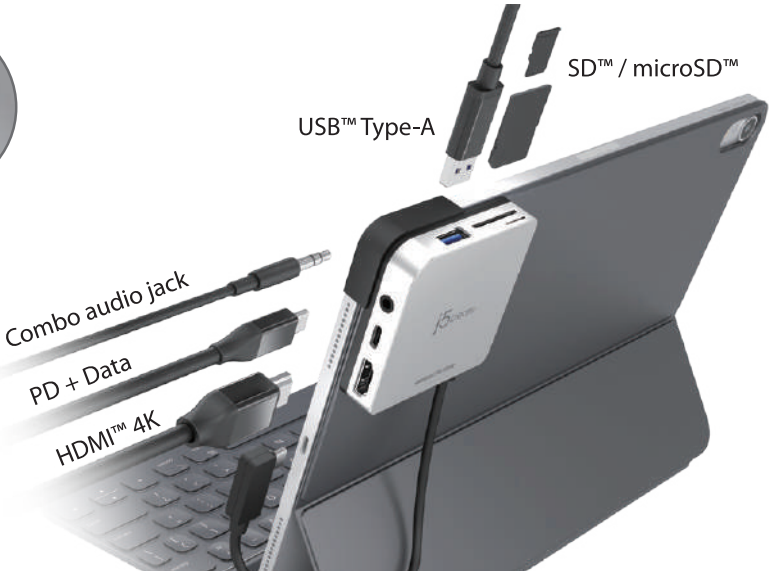

ORGANIZED DESK

USB-C® 3.1 C-to-C cable included

4K HDMI™

USB™ Type-A

USB-C®

USB-C®

USB-C® Upstream

INSIDE

OUTSIDE

Mini Docks

Be productive on the go. Extend the port you have into the ports you need.

USB-C®

USB-C® to 4K 60 Hz HDMI™ Travel Dock for iPad Pro® JCD612

100W PD

Power Delivery

L-Shape Design

• Designed for iPad Pro®: fits perfectly with iPad Pro® 11 inch and 12.9 inch with or without a case

- 4K@60 HDMI™
- USB™ Type-A
- 5G USB-C®
- USB-C®
- Mic / Speaker
- SD™/microSD™

ULTRADRIVE MINIDOCK

For Surface™ Pro 7 JCD324S/B 7-in-1 functions