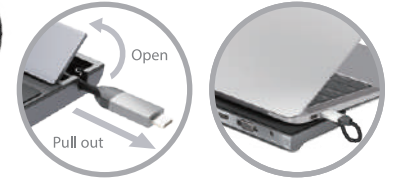

JCD543 13-in-1

100W PD
Power Delivery

Extend & Mirror

USB™ 3.1 Gen 1
USB-C®

HDMI™/ DisplayPort™/ VGA Display

Cable Storage with Dual Openings
Cutting-Edge Design

- 4K HDMI™
- VGA
- USB™ Type-A
- Ethernet
- Mic / Speaker
- SD™/microSD™
- 5G USB-C®
- USB-C®
- 4K DP™