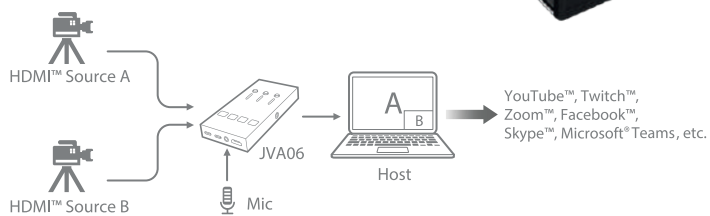

- Video mode (work for 3 hrs)
- Text mode (work for 5.5 hrs)

JUA161C

JUA165C

Video Capture

Take gaming and live streaming to the next level

Dual HDMI™ 2 HDMI™ to USB-C® with Power Delivery JVA06

- No driver required
- PIP
- PBP
- Chroma Key
- A

Chroma Key
Press Chroma Key "AB + BA" for 2 seconds to switch on/off image synthesis

Streaming
Event streaming (i.e. weddings)

Console Gaming
Game streaming (i.e. reaction videos)

Broadcasting
Virtual events (i.e. online classes)