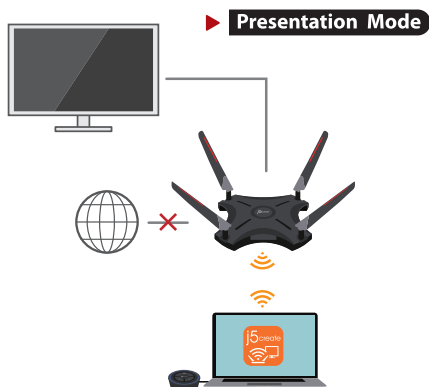

► **For Laptop**

Plug in the "ScreenWave control" USB™ device and launch the "ScreenWave" App.
*You can download the application at j5create.com/screenwave

► **For Smartphones and Tablets**

- ◆ 3 System Structure Modes to Fulfill Any Networking Environment

◆ Quickly Switch to Different Projection Devices Through a Wireless Connection

◆ Smart Conference room

- ▶ **Group Meeting**
- Improve Productivity & Teamwork

- ▶ **Presentation**
- No more cables to do presentations
- Bring Your Own Device (BYOD)