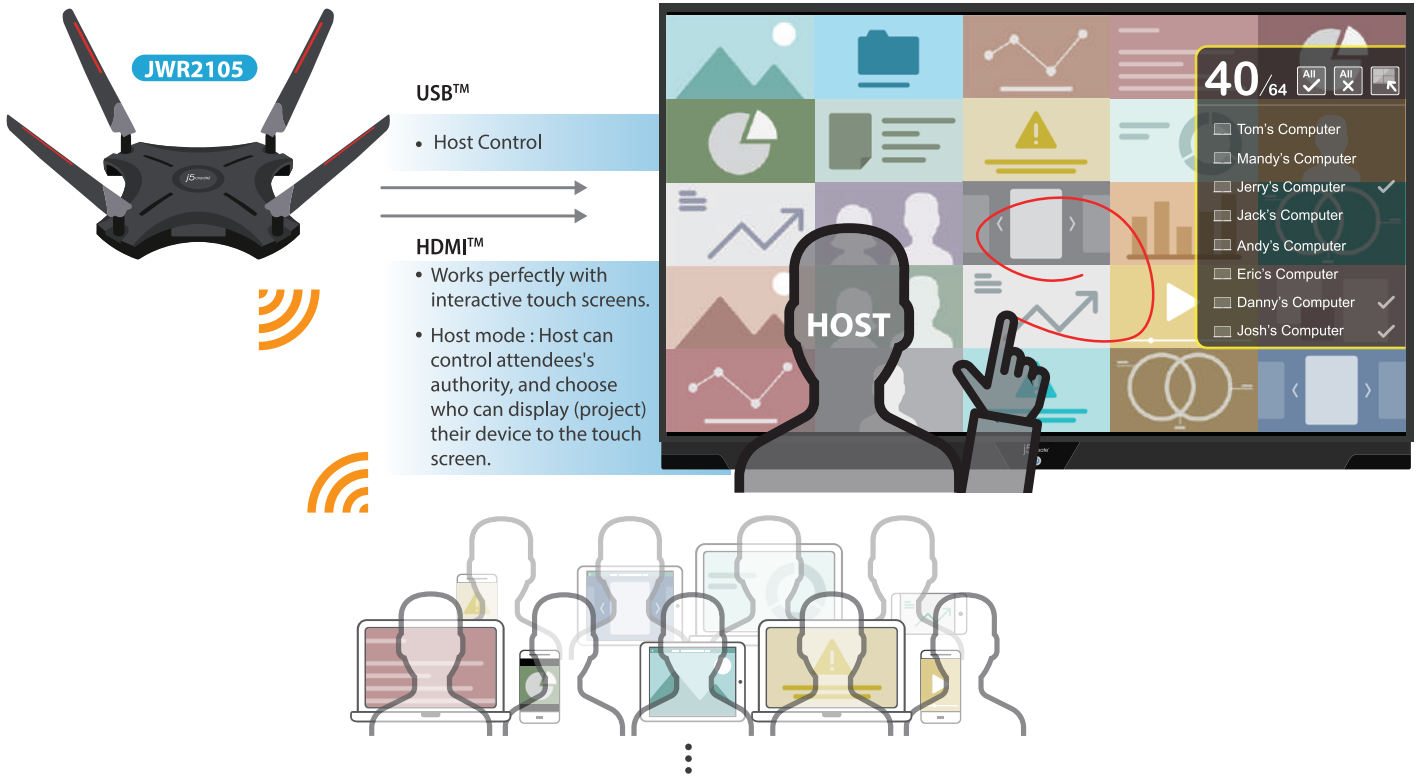

► **For Laptop**

Plug in the "ScreenWave control" USB™ device and launch the "ScreenWave" App.
*You can download the application at j5create.com/screenwave

► **For Smartphones and Tablets**

- ◆ 3 System Structure Modes to Fulfill Any Networking Environment

◆ Quickly Switch to Different Projection Devices Through a Wireless Connection

◆ Smart Conference room

- ▶ **Group Meeting**
- Improve Productivity & Teamwork

- ▶ **Presentation**
- No more cables to do presentations
- Bring Your Own Device (BYOD)