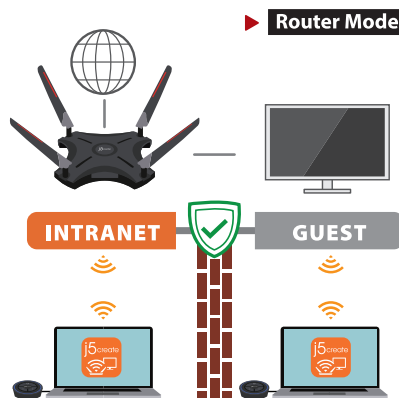

► **For Laptop**

Plug in the "ScreenWave control" USB™ device and launch the "ScreenWave" App.
*You can download the application at j5create.com/screenwave

► **For Smartphones and Tablets**

- ◆ 3 System Structure Modes to Fulfill Any Networking Environment

◆ Quickly Switch to Different Projection Devices Through a Wireless Connection

◆ Smart Conference room

- ▶ **Group Meeting**
- Improve Productivity & Teamwork

- ▶ **Presentation**
- No more cables to do presentations
- Bring Your Own Device (BYOD)