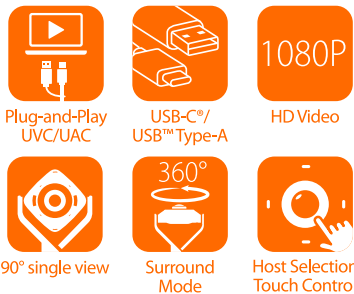

• Six Display Modes