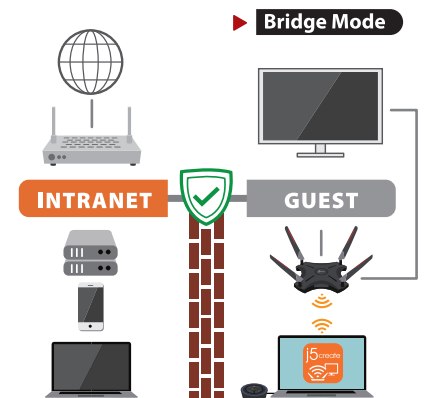

► **For Laptop**

Plug in the "ScreenWave control" USB™ device and launch the "ScreenWave" App.
*You can download the application at j5create.com/screenwave

► **For Smartphones and Tablets**

- ◆ 3 System Structure Modes to Fulfill Any Networking Environment

◆ Quickly Switch to Different Projection Devices Through a Wireless Connection

◆ Smart Conference room

- ▶ **Group Meeting**
- Improve Productivity & Teamwork

- ▶ **Presentation**
- No more cables to do presentations
- Bring Your Own Device (BYOD)