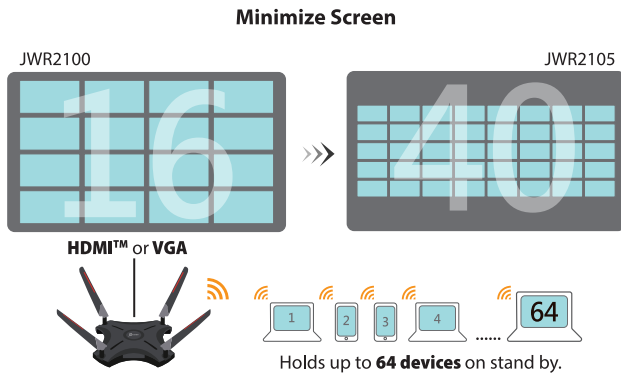

- 5G/2.4G: Stable connection
- Wide compatibility: works with macOS®, Windows®, Android™ and iOS®
- USB™ extension cable for longer signal distance.
- 1080p HDMI™: wirelessly mirror your smartphone, tablet or laptop screen to an HDTV or projector.
- Light and elegant: incredibly compact and easily fits in your pocket, perfect for home use or travel.

Multiple sources to multiple receivers

Wireless meeting

Wireless Presentation Display Router

16 Users model no. **JWR2100**

40 Users model no. **JWR2105**

- ◆ Supports displaying up to 16 or 40 users with USB™ Touch Screen Control

- MCT's USB™ Graphics SoC technology is built in. U.S. Patent No. : US 7,203,788
- Synchronized operation of touch device Patent No. : US 9,229,552

- ◆ ScreenWave™ Control App on Windows®, Mac®, Android™, iOS®, and Chrome OS™