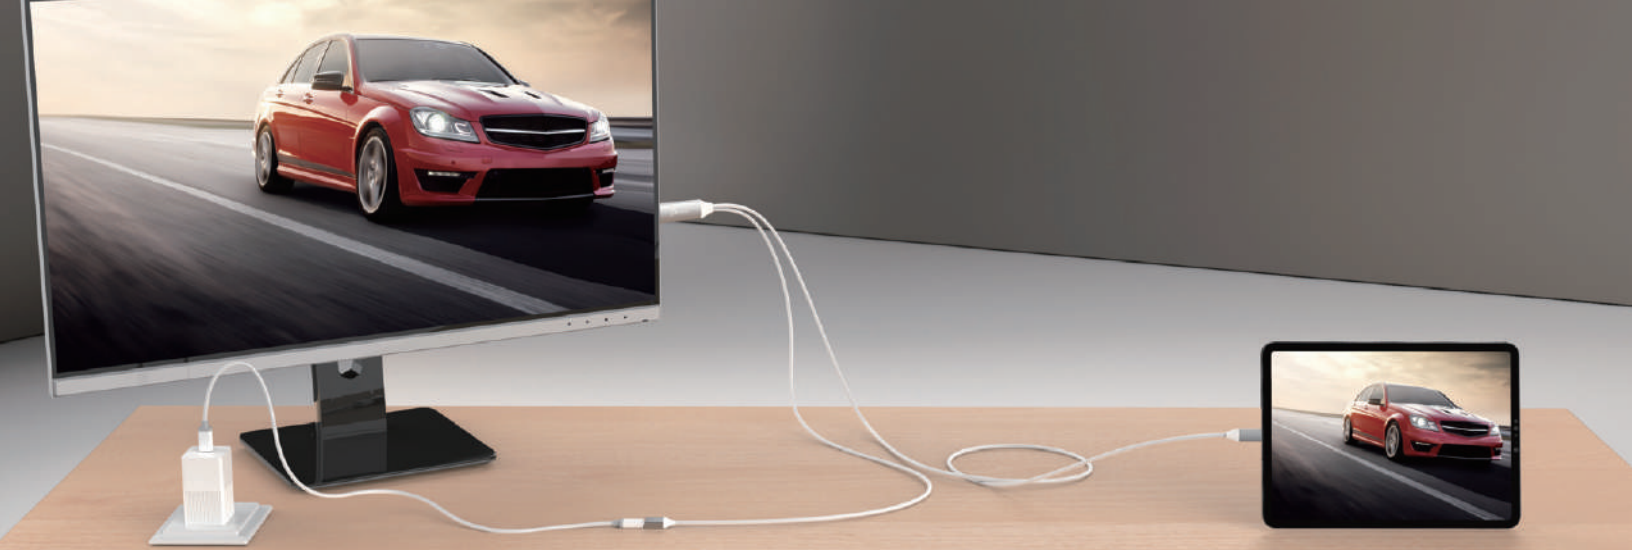

60W PD
Power Delivery

USB™ Type-A

USB™ 3.0 Mini Dock JUD380 6-in-1 functions

Dual Display
HDMI™ & VGA

Display Adapters

Turn any USB™ port into an external video output

USB-C®

USB-C® to 4-Port HDMI™ Multi-Monitor Adapter JCA366