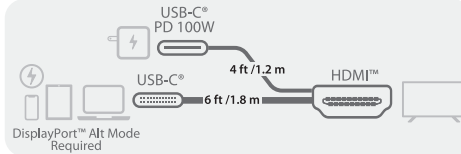

- Drag & Drop
- Extend/Mirror Primary/Rotation
- Assistant Application
- Free download
- Zoom in/out

USB-C® Display Adapters & Cables

JCC154G

7.5W

4K@60 HDMI™

JCC155G

100W

Power Delivery
4K@60 HDMI™