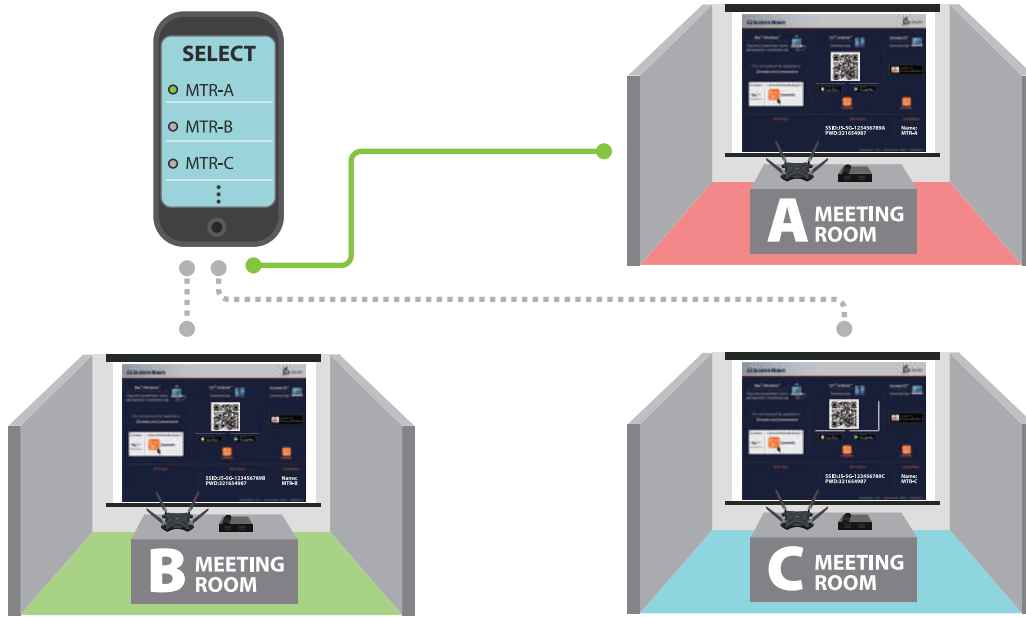

► **For Laptop**

Plug in the "ScreenWave control" USB™ device and launch the "ScreenWave" App.
*You can download the application at j5create.com/screenwave

► **For Smartphones and Tablets**

- ◆ 3 System Structure Modes to Fulfill Any Networking Environment

◆ Quickly Switch to Different Projection Devices Through a Wireless Connection

◆ Smart Conference room

- ▶ **Group Meeting**
- Improve Productivity & Teamwork

- ▶ **Presentation**
- No more cables to do presentations
- Bring Your Own Device (BYOD)