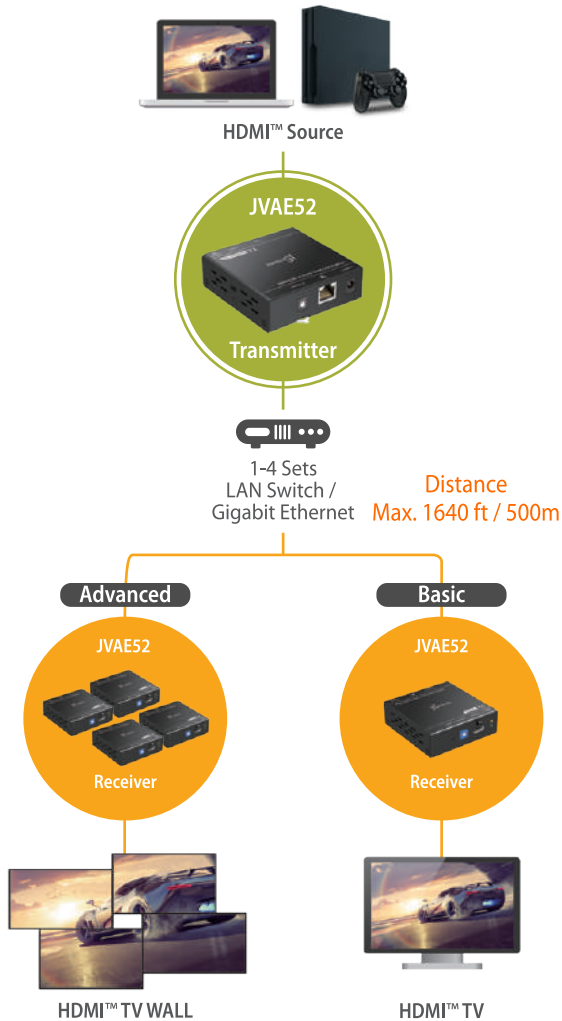

- 5G/2.4G: Stable connection
- Wide compatibility: works with macOS®, Windows®, Android™ and iOS®
- USB™ extension cable for longer signal distance.
- 1080p HDMI™: wirelessly mirror your smartphone, tablet or laptop screen to an HDTV or projector.
- Light and elegant: incredibly compact and easily fits in your pocket, perfect for home use or travel.

Video Wall & Extender

HDMI™ Video Wall over IP Extender **JVAE52**

TX-Transmitter

RX-Receiver

Application Diagram

Features

Easily set up a matrix with the rotary switch

Professional overlap set up with free software