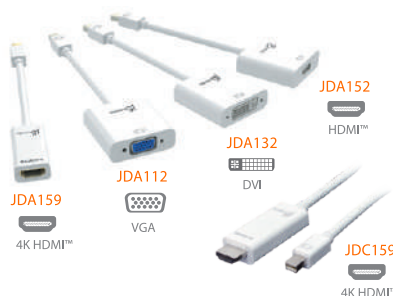

DisplayPort™

JDA173

4K HDMI™ DVI 4K DP™

Mirror Mode

4K HDMI™ VGA Mirror Mode

mini DisplayPort™ Adapters & Cable

- * Plug-and-play
- * DP++ Dual Mode DisplayPort™ Adapter (JDA132/JDA152/JDA159/JDC159)
- * Active DisplayPort™ conversion (JDA112)
- * Resolutions up to 1920 x 1200 @ 60 Hz (JDA112) 1920 x 1080 @ 60 Hz (JDA152/JDA132) 4K @ 30 Hz (JDA159/JDC159)
- * Supports HDMI™ audio (JDA152/JDA159/JDC159)
- * Length: 1.8m (JDC159)

JDA159
4K HDMI™

JDA112
VGA

JDA132
DVI

JDA152
HDMI™

JDC159
4K HDMI™

DP™

DisplayPort™ Adapters & Cable

- * Plug-and-play
- * DP++ Dual Mode DisplayPort™ Adapter (JDA134/JDA154)
- * Active DisplayPort™ conversion (JDA114/JDA158)
- * Resolutions up to 1920 x 1200 @ 60 Hz (JDA114) 1920 x 1080 @ 60 Hz (JDA154/JDA134) 4K @ 60 Hz (JDA158) 4K @ 30 Hz (JDC158)
- * Supports HDMI™ audio (JDA154/JDA158/JDC158)
- * Length: 1.8m (JDC158)