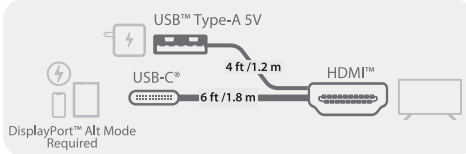

- Drag & Drop
- Extend/Mirror Primary/Rotation
- Assistant Application
- Free download
- Zoom in/out

USB-C® Display Adapters & Cables

JCC154G

7.5W

4K@60 HDMI™

JCC155G

100W

Power Delivery
4K@60 HDMI™