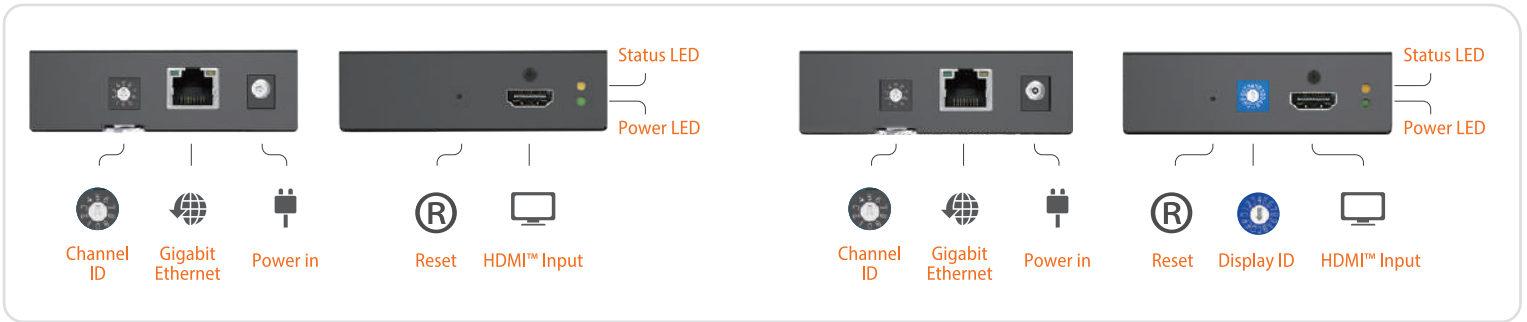

- 5G/2.4G: Stable connection
- Wide compatibility: works with macOS®, Windows®, Android™ and iOS®
- USB™ extension cable for longer signal distance.
- 1080p HDMI™: wirelessly mirror your smartphone, tablet or laptop screen to an HDTV or projector.
- Light and elegant: incredibly compact and easily fits in your pocket, perfect for home use or travel.

Video Wall & Extender

HDMI™ Video Wall over IP Extender **JVAE52**

TX-Transmitter

RX-Receiver

Application Diagram

Features

Easily set up a matrix with the rotary switch

Professional overlap set up with free software