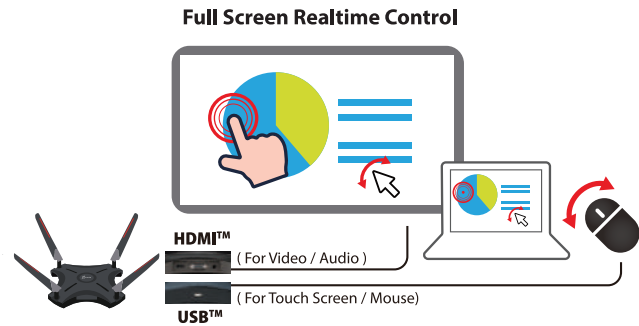

- 5G/2.4G: Stable connection
- Wide compatibility: works with macOS®, Windows®, Android™ and iOS®
- USB™ extension cable for longer signal distance.
- 1080p HDMI™: wirelessly mirror your smartphone, tablet or laptop screen to an HDTV or projector.
- Light and elegant: incredibly compact and easily fits in your pocket, perfect for home use or travel.

Video Wall & Extender

HDMI™ Video Wall over IP Extender **JVAE52**

TX-Transmitter

RX-Receiver

Application Diagram

Features

Easily set up a matrix with the rotary switch

Professional overlap set up with free software

Multiple sources to multiple receivers

Wireless meeting

Wireless Presentation Display Router

16 Users model no. **JWR2100**

40 Users model no. **JWR2105**

- ◆ Supports displaying up to 16 or 40 users with USB™ Touch Screen Control

- MCT's USB™ Graphics SoC technology is built in. U.S. Patent No. : US 7,203,788
- Synchronized operation of touch device Patent No. : US 9,229,552

- ◆ ScreenWave™ Control App on Windows®, Mac®, Android™, iOS®, and Chrome OS™