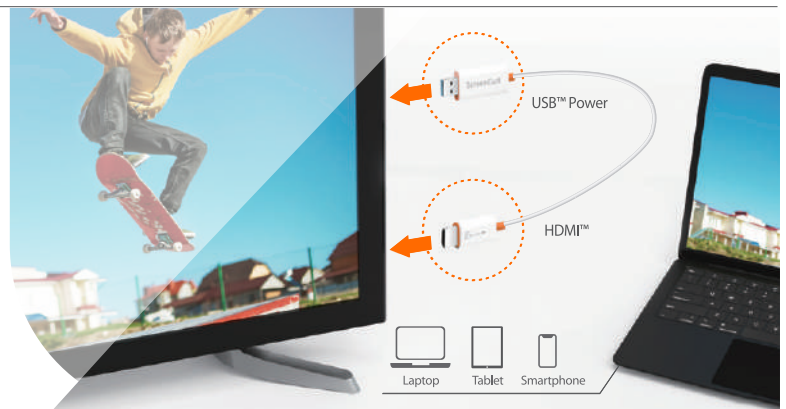

- 5G/2.4G: Stable connection
- Wide compatibility: works with macOS®, Windows®, Android™ and iOS®
- USB™ extension cable for longer signal distance.
- 1080p HDMI™: wirelessly mirror your smartphone, tablet or laptop screen to an HDTV or projector.
- Light and elegant: incredibly compact and easily fits in your pocket, perfect for home use or travel.