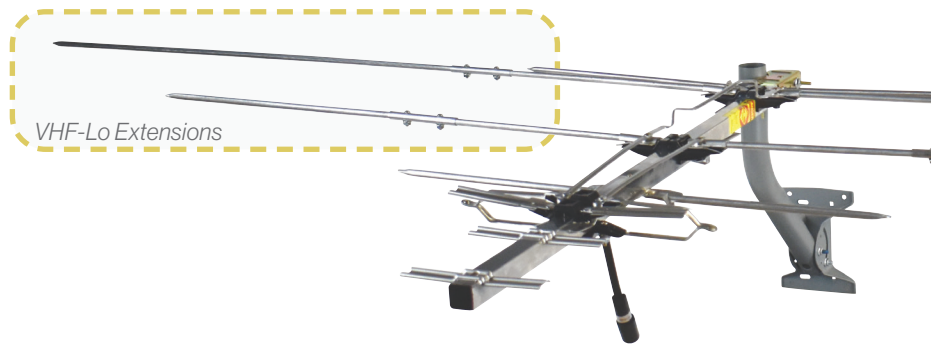

YA7000D

VHF-Lo | VHF-Hi | UHF
Directional Yagi Antenna

The YA7000D is a **compact Yagi antenna** with a uniform gain curve and increased front-to-back ratio, enabling a range of up to 70 miles.

Simple Setup and Operation

Fold-and-lock elements and added extensions for low-band VHF make for easy setup and mounting on universal mount system.

Built to Last

Classic antenna construction reduces antenna size and wind load while increasing element strength and performance.

Free Winegard Apps

Increased customer satisfaction with the simple to use HDTV Tower Finder App. Augmented reality helps provide the best location for maximum free channel reception.

70 MILE RANGE

USAGE SPECIFICATIONS

- Directional 70 mile range
- Low-Band VHF: channels 2-6 (54-88 MHz)
- High-Band VHF: channels 7-13 (174-216 MHz)
- UHF: channels 14-36 (470-608 MHz)

DIMENSIONS & WEIGHTS

- Height with Mount: 19"
- Width: 34.5"
  with VHF-Lo Extensions: 100"
- Length: 37"
- Weight: 4.25 lb

IN THE BOX

- Classic Series YA7000D Antenna
- VHF-Lo Extensions
- Universal Mounting Pipe and Foot
- Hardware Bag
- Printed Documentation

WINEGARD®