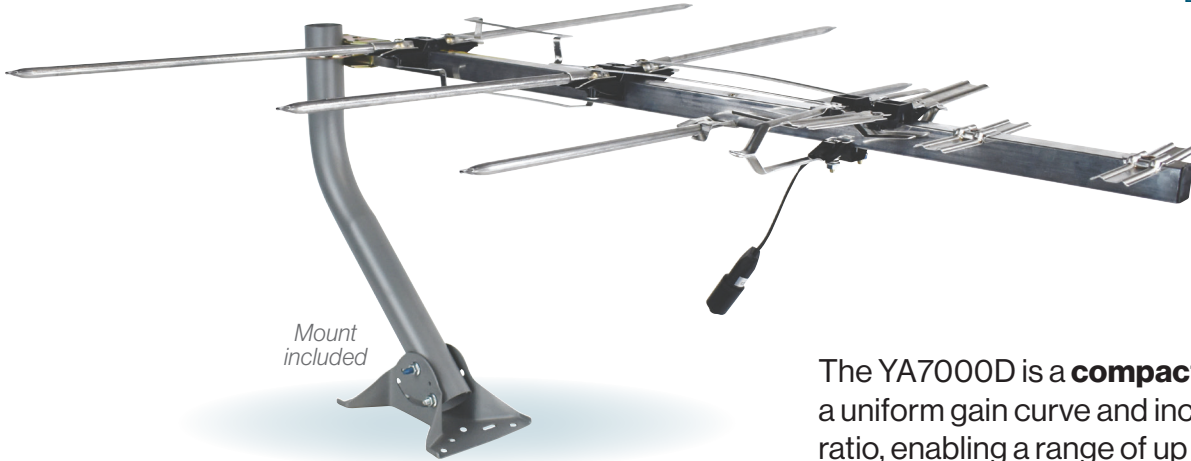

YA7000D

VHF-Lo | VHF-Hi | UHF
Directional Yagi Antenna

The YA7000D is a **compact Yagi antenna** with a uniform gain curve and increased front-to-back ratio, enabling a range of up to 70 miles.

Simple Setup and Operation

Fold-and-lock elements and added extensions for low-band VHF make for easy setup and mounting on universal mount system.

Built to Last

Classic antenna construction reduces antenna size and wind load while increasing element strength and performance.

- Directional 70 mile range
- Low-Band VHF: channels 2-6 (54-88 MHz)
- High-Band VHF: channels 7-13 (174-216 MHz)
- UHF: channels 14-36 (470-608 MHz)

DIMENSIONS & WEIGHTS

- Height with Mount: 19"
- Width: 34.5"
with VHF-Lo Extensions: 100"
- Length: 37"
- Weight: 4.25 lb

IN THE BOX

- Classic Series YA7000D Antenna
- VHF-Lo Extensions
- Universal Mounting Pipe and Foot
- Hardware Bag
- Printed Documentation

WINEGARD®