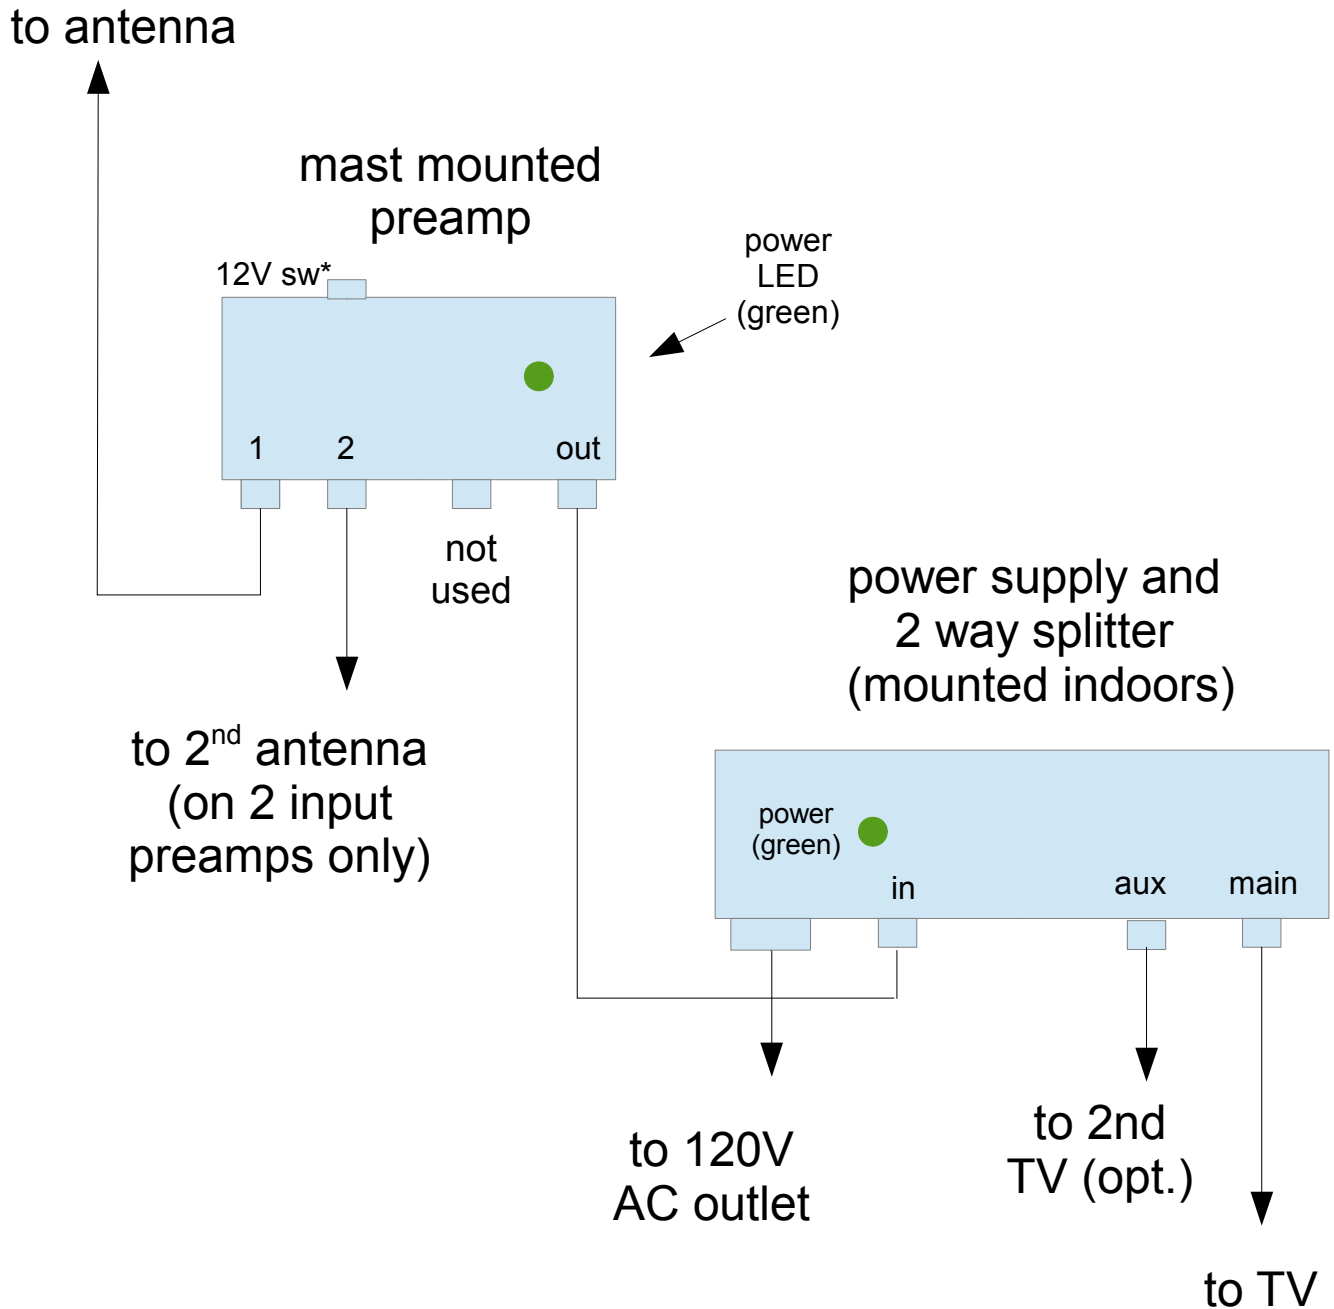

# Televes preamp connections

560383 (single input)

560483 (dual input)

install preamp with the connectors / cables facing down as shown, to keep rain out

\*12V out switch, leave OFF unless using with Televes antenna with preamp (see installation info sheet)