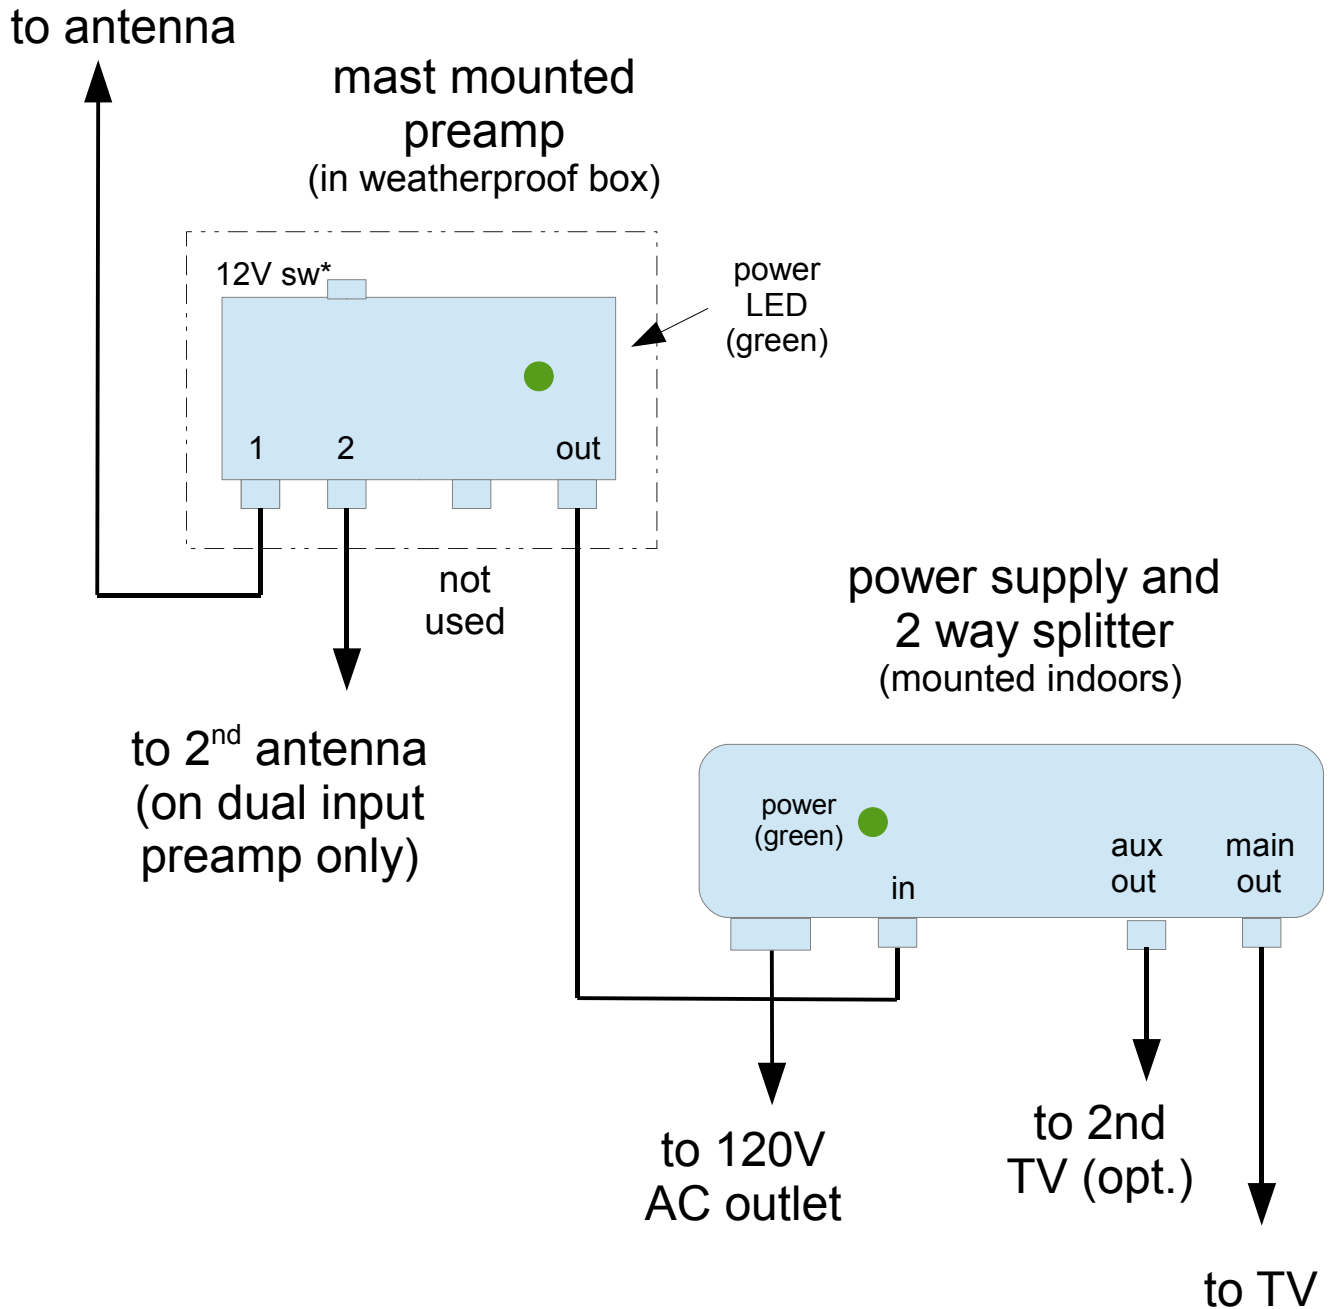

Televes preamp connections

560383 – single input, or
560483 – dual input

to keep rain out, install preamp with the connectors / cables facing down as shown

*12V out switch, leave OFF unless using with Televes antenna with preamp (see installation info sheet)