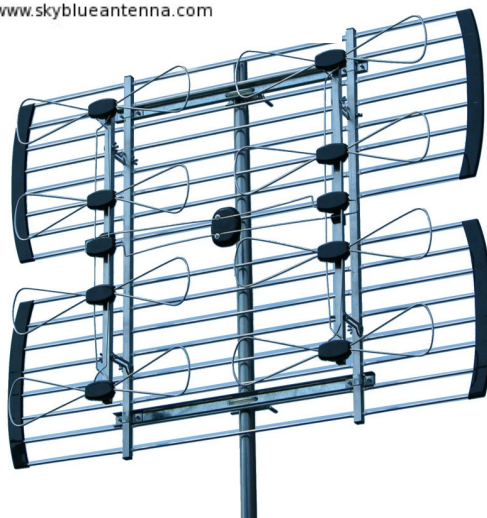

# Sky Blue Antenna

www.skyblueantenna.com

Model:

### FEATURES

F-Type balun high performance ultrasonically sealed  
UHF antenna for outer areas  
Stainless Steel screws on connection points  
Designed and tested for Digital reception  
Unique compact folding phased array  
Heavy duty construction on all components  
Can be Vertically or Horizontally mounted  
UV stabilized plastics

### DIMENSIONS

Length 42.25" Width 33"  
Height 4.75" Weight 6.1lbs