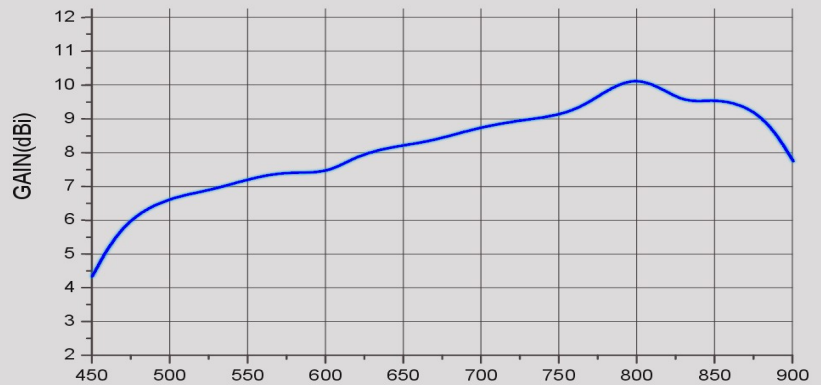

ACCESSORIES INCLUDED

F connector rubber boot, V-block, U-bolt.

Frequency (MHz) SB42