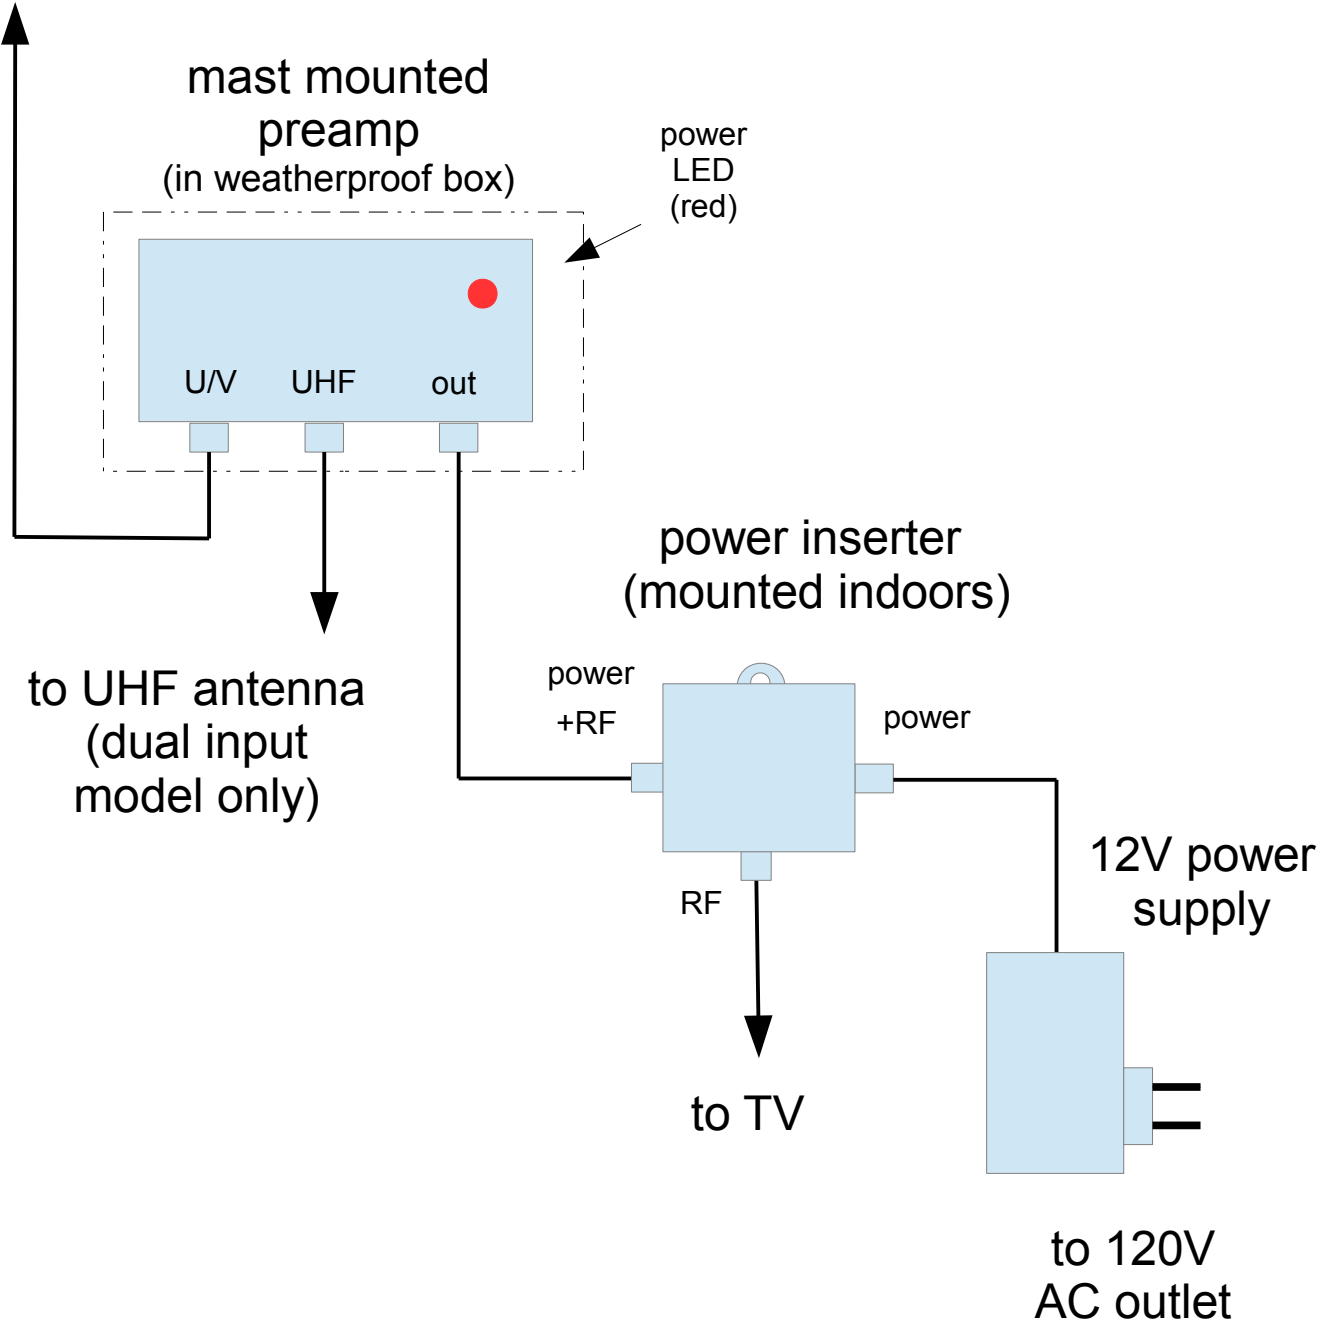

# Sky Blue SB50 / SB51 preamp connections

SB50 - dual input, or  
SB51 - single input

to VHF (or  
U/V) antenna\*

\*combo link switch (SB50 only):  
ON – single antenna on U/V input  
(antenna can be UHF, VHF or UHF+VHF)  
OFF – separate VHF and UHF antennas