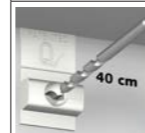

CLICK RAIL PRO

50
KG/M

10
YEAR
WARRANTY

3 CLIPS / M

The Click Rail Pro hanging system is the professional, heavy-duty version of the Click Rail. The rail is quick and easy to instal thanks to the Click&Connect clips, and can be mounted on the wall, flush against the ceiling. It is possible to mount the rail in such a way that the sliders for the hanging wire may be subtly hidden behind the rail. The Click Rail Pro picture hanging system has a maximum load capacity of 50 kg/m. Hanging heavy pictures and wall decorations is no problem with the Click Rail Pro. Click Rail Pro is a strong picture hanging system that you can trust when it comes to hanging your art on the wall. The hanging wires may be moved and clicked into the rail again at any desired location. This assures you of flexibility in what you display on your walls. Moving or replacing a work of art is fast and easy, and there's no risk of damaging the walls.