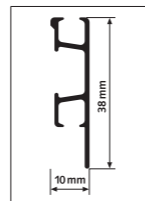

CLICK RAIL PRO