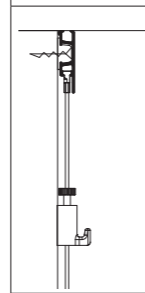

CLICK RAIL PRO

50
KG/M

10
YEAR
WARRANTY

3 CLIPS / M

The Click Rail Pro hanging system is the professional, heavy-duty version of the Click Rail. The rail is quick and easy to instal thanks to the Click&Connect clips, and can be mounted on the wall, flush against the ceiling. It is possible to mount the rail in such a way that the sliders for the hanging wire may be subtly hidden behind the rail. The Click Rail Pro picture hanging system has a maximum load capacity of 50 kg/m. Hanging heavy pictures and wall decorations is no problem with the Click Rail Pro. Click Rail Pro is a strong picture hanging system that you can trust when it comes to hanging your art on the wall. The hanging wires may be moved and clicked into the rail again at any desired location. This assures you of flexibility in what you display on your walls. Moving or replacing a work of art is fast and easy, and there's no risk of damaging the walls.

RAIL

CLICK RAIL PRO - WHITE PRIMER
RAL 9016

CLICK RAIL PRO - ALU BRUSHED

ARTICLE NO. 200 cm	05.05420	05.05320
ARTICLE NO. 300 cm	05.05430	05.05330
FASTENER KIT WHITE		FASTENER KIT GREY
ARTICLE NO. 200 cm	4067	4066
ARTICLE NO. 300 cm	4074	4073

CLICK RAIL PRO

installation
video

CONTENT FASTENER KIT

		QUANTITY 200 cm	QUANTITY 300 cm
9.4124	CLICK&CONNECT	6x	9x
9.4929	SCREW	6x	9x
9.4931	PLUG	6x	9x
9.4120 (WHITE) / 9.4121 (GREY)	END CAP	2x	2x
9.4122 (WHITE) / 9.4123 (GREY)	CORNER CONNECTOR	1x	1x
2387	INSTRUCTION	1x	1x