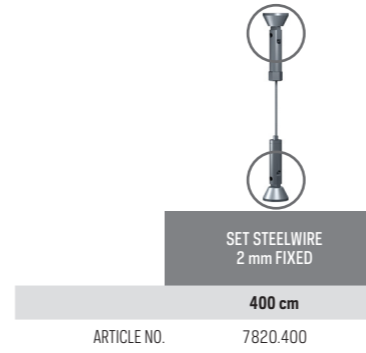

DISPLAY IT FIXED

Display It: professional and orderly

The Display It presentation system gives you a professional and orderly way to display your announcements or documents. The system's acrylic frames are easy to mount and adjust to the desired height. Thanks to the E-Clip for Display It, you can change the contents of the acrylic frames in seconds. The clip also makes it easy to connect the frames to one another, making both horizontal and vertical displays possible. This display system is ideal for estate agents and is often used as a 'face wall' for photos of staff displayed on the wall in hospitals and other institutions. Display It is available in Flex and Fixed mounting models. The Display It Flex version is used in combination with a hanging rail and stainless steel rods that are easy to reposition along the rail.

DISPLAY IT FIXED

SET STEELWIRE

SET STEELWIRE
2 mm FIXED

400 cm

ARTICLE NO. 7820.400

CLAMPS

E-CLIP

2 mm

ARTICLE NO. 7805.005

CLAMP

2-4 mm

ARTICLE NO. 7805.001

DOUBLE CLAMP

2-4 mm

ARTICLE NO. 7805.002

DISPLAYS

CLAMP DISPLAY

ARTICLE NO. 7805.003

ALL-IN SET

BOX DISPLAY IT E-CLIP

2 x set steelwire 2 mm fixed (400 cm), 20 x E-Clip, 5 x display 2 mm A4 portrait

ARTICLE NO. 7830.401

installation video

EASY TO CHANGE CONTENT