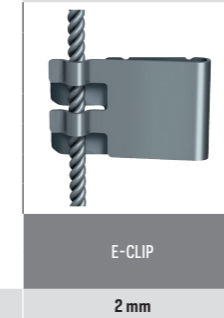

DISPLAY IT FIXED

Display It: professional and orderly

The Display It presentation system gives you a professional and orderly way to display your announcements or documents. The system's acrylic frames are easy to mount and adjust to the desired height. Thanks to the E-Clip for Display It, you can change the contents of the acrylic frames in seconds. The clip also makes it easy to connect the frames to one another, making both horizontal and vertical displays possible. This display system is ideal for estate agents and is often used as a 'face wall' for photos of staff displayed on the wall in hospitals and other institutions. Display It is available in Flex and Fixed mounting models. The Display It Flex version is used in combination with a hanging rail and stainless steel rods that are easy to reposition along the rail.

DISPLAY IT FIXED

SET STEELWIRE

SET STEELWIRE
2 mm FIXED

400 cm

ARTICLE NO. 7820.400

CLAMPS

E-CLIP

2 mm

ARTICLE NO. 7805.005

CLAMP

2-4 mm

ARTICLE NO. 7805.001

DOUBLE CLAMP

2-4 mm

ARTICLE NO. 7805.002

DISPLAYS

CLAMP DISPLAY

ARTICLE NO. 7805.003

ALL-IN SET

BOX DISPLAY IT E-CLIP

2 x set steelwire 2 mm fixed (400 cm), 20 x E-Clip, 5 x display 2 mm A4 portrait

ARTICLE NO. 7830.401

installation video

EASY TO CHANGE CONTENT