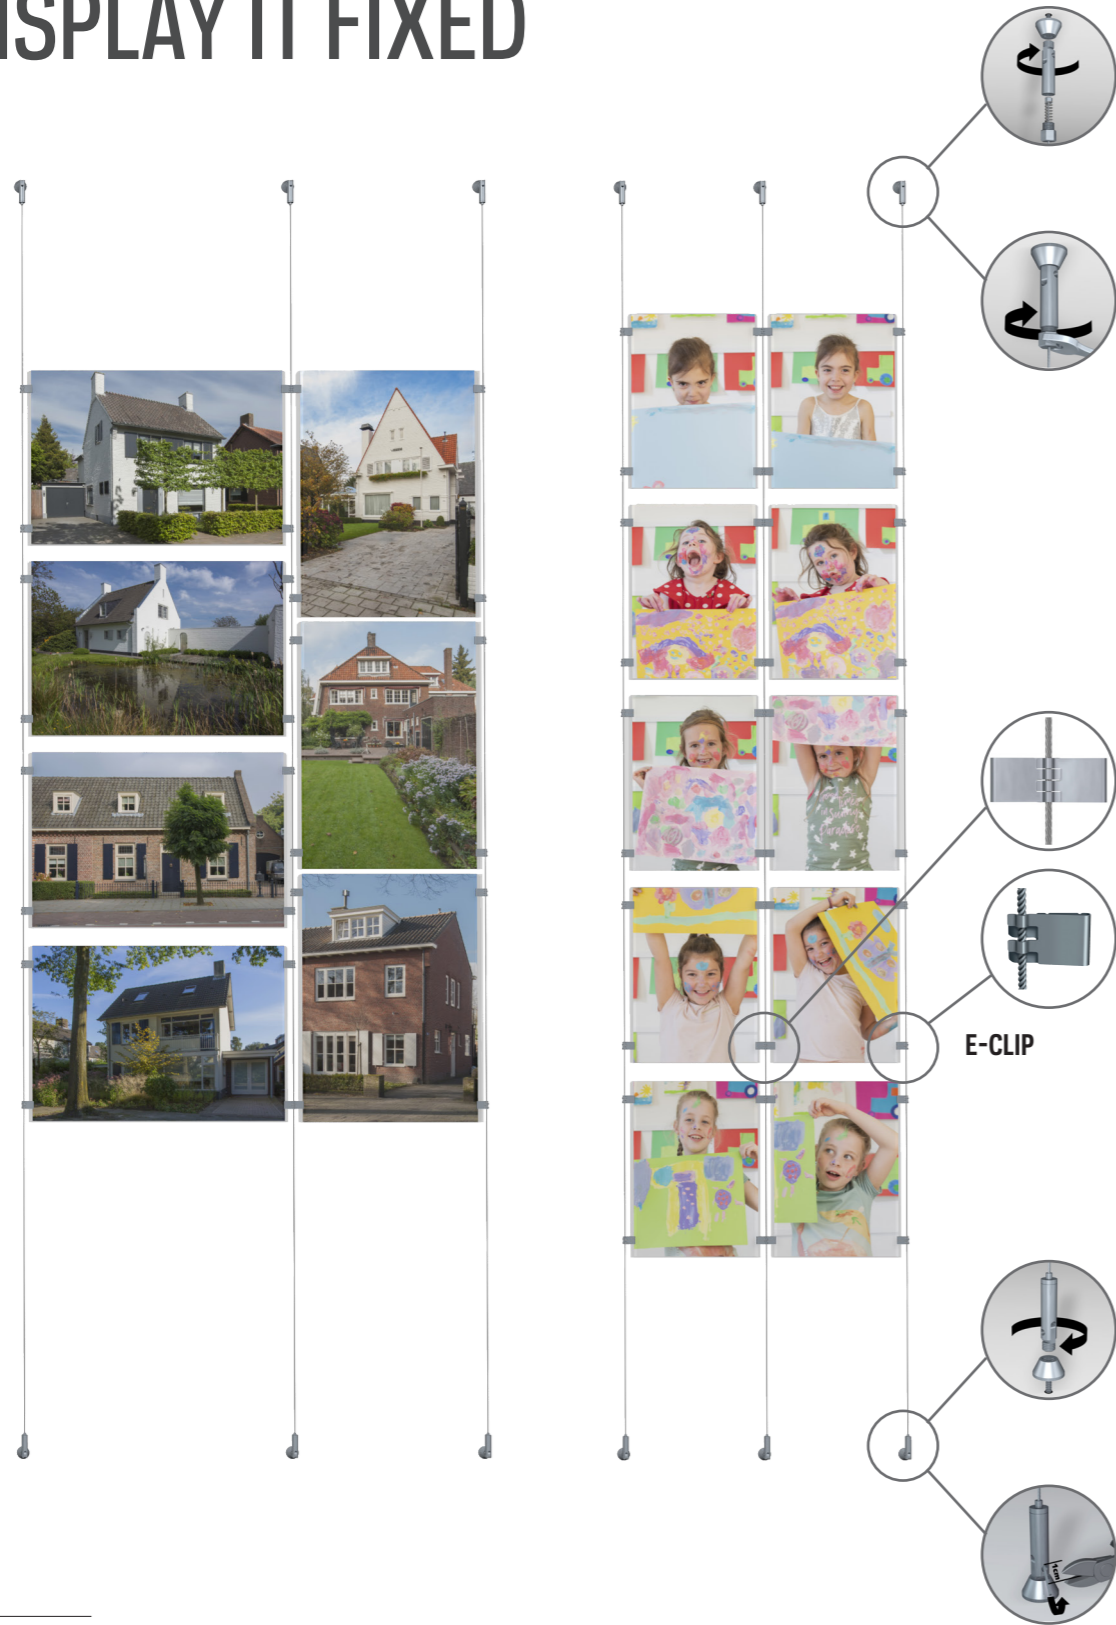

DISPLAY IT FIXED

Display It: professional and orderly

The Display It presentation system gives you a professional and orderly way to display your announcements or documents. The system's acrylic frames are easy to mount and adjust to the desired height. Thanks to the E-Clip for Display It, you can change the contents of the acrylic frames in seconds. The clip also makes it easy to connect the frames to one another, making both horizontal and vertical displays possible. This display system is ideal for estate agents and is often used as a 'face wall' for photos of staff displayed on the wall in hospitals and other institutions. Display It is available in Flex and Fixed mounting models. The Display It Flex version is used in combination with a hanging rail and stainless steel rods that are easy to reposition along the rail.

DISPLAY IT FIXED

SET STEELWIRE

SET STEELWIRE
2 mm FIXED

400 cm

ARTICLE NO. 7820.400

CLAMPS

E-CLIP

2 mm

	ARTICLE NO.	7803.211	2 mm A4	30 x 21 cm LANDSCAPE
	ARTICLE NO.	7803.212	2 mm A4	21 x 30 cm PORTRAIT
	ARTICLE NO.	7803.301	2 mm A3	42 x 30 cm LANDSCAPE
	ARTICLE NO.	7803.302	2 mm A3	30 x 42 cm PORTRAIT

CLAMP DISPLAY

ARTICLE NO. 7805.003

ALL-IN SET

BOX DISPLAY IT E-CLIP

2 x set steelwire 2 mm fixed (400 cm), 20 x E-Clip, 5 x display 2 mm A4 portrait

ARTICLE NO. 7830.401

installation video

EASY TO CHANGE CONTENT