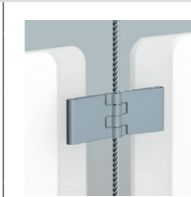

DISPLAY IT FIXED

Display It: professional and orderly

The Display It presentation system gives you a professional and orderly way to display your announcements or documents. The system's acrylic frames are easy to mount and adjust to the desired height. Thanks to the E-Clip for Display It, you can change the contents of the acrylic frames in seconds. The clip also makes it easy to connect the frames to one another, making both horizontal and vertical displays possible. This display system is ideal for estate agents and is often used as a 'face wall' for photos of staff displayed on the wall in hospitals and other institutions. Display It is available in Flex and Fixed mounting models. The Display It Flex version is used in combination with a hanging rail and stainless steel rods that are easy to reposition along the rail.

DISPLAY IT FIXED

SET STEELWIRE

SET STEELWIRE
2 mm FIXED

400 cm

ARTICLE NO. 7820.400

CLAMPS

E-CLIP

2 mm

ARTICLE NO. 7805.005

CLAMP

2-4 mm

ARTICLE NO. 7805.001

DOUBLE CLAMP

2-4 mm

ARTICLE NO. 7805.002

DISPLAYS

CLAMP DISPLAY

ARTICLE NO. 7805.003

ALL-IN SET

BOX DISPLAY IT E-CLIP

2 x set steelwire 2 mm fixed (400 cm), 20 x E-Clip, 5 x display 2 mm A4 portrait

ARTICLE NO. 7830.401

installation video

EASY TO CHANGE CONTENT