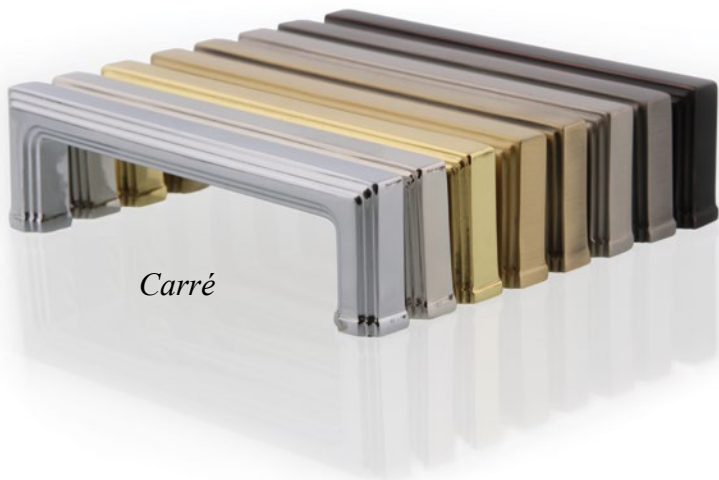

CKB-HOMROP-TB
*Homestead Knob
with Rope Rosette
in Timeless Bronze*

LIST PRICE

Hardware Type	Price
Knob only	\$27.00
Knob paired with Rosette	\$40.00

BRASS PULLS

Cup Pulls

Bar Pulls

Cup Pulls

LIST PRICE