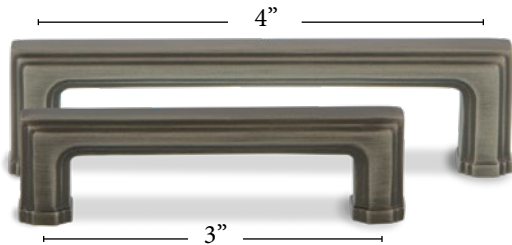

CKB-HOMROP-TB
*Homestead Knob
with Rope Rosette
in Timeless Bronze*

LIST PRICE

Hardware Type	Price
Knob only	\$27.00
Knob paired with Rosette	\$40.00

BRASS PULLS

Cup Pulls

Bar Pulls

Cup Pulls

LIST PRICE

Hardware Type	Price
Pulls (all styles)	\$34.00

Note: measurements shown are center-to-center.