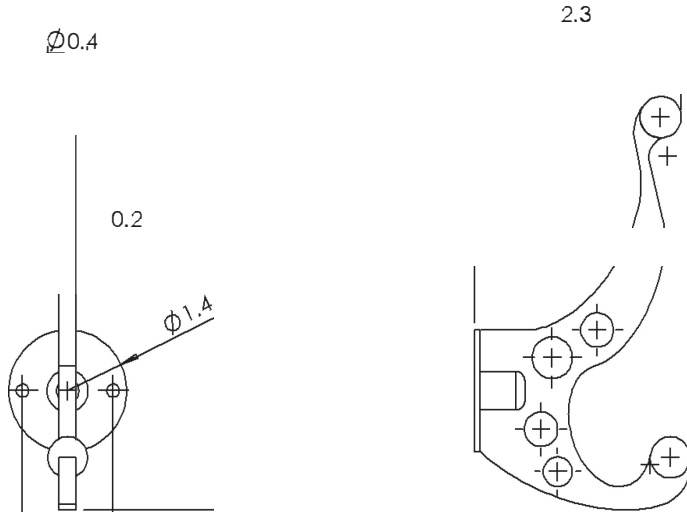

TECHNICAL SPECIFICATIONS

Victorian Coat Hook

- > Collection: Nostalgic
- > Design code: CHKVIC
- > Material: Solid Forged Brass

1.0

Victorian Coat Hook shown in Antique Brass

Available Finishes

Antique Brass
(AB)