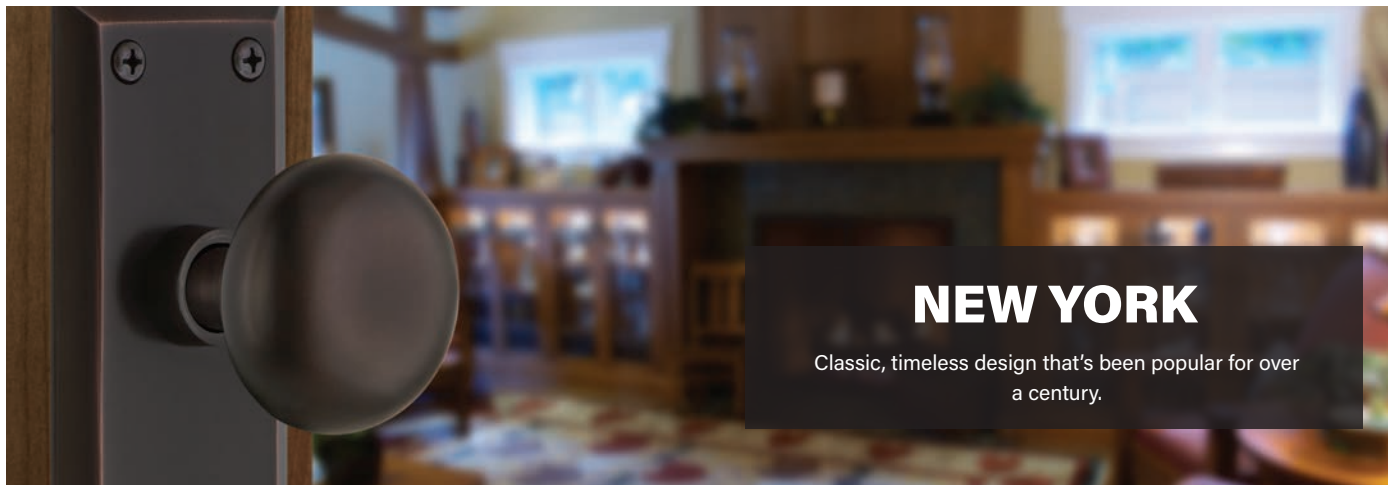

PRICING APPLIES TO ALL FINISHES AND ALL KNOBS

NEW YORK (NYK)

**Mix and match any knob or lever with any rosette or plate.
Hundreds of combinations available. Try our Hardware Designer online to see more.**

Function	List Price
*Single Dummy	$155.00
Passage, Privacy, *Double Dummy	$255.00
Mortise	$380.00

2-3/8" backset standard unless 2-3/4" specified. Mortise backset is 2-1/4". Split finishes available at no extra charge. All sets fit doors 1-3/8" to 1-3/4" thick. All plates ship without keyhole unless specified by adding "KH" on order form. Keyhole available at no extra charge.

*All dummy sets are surface mounted.