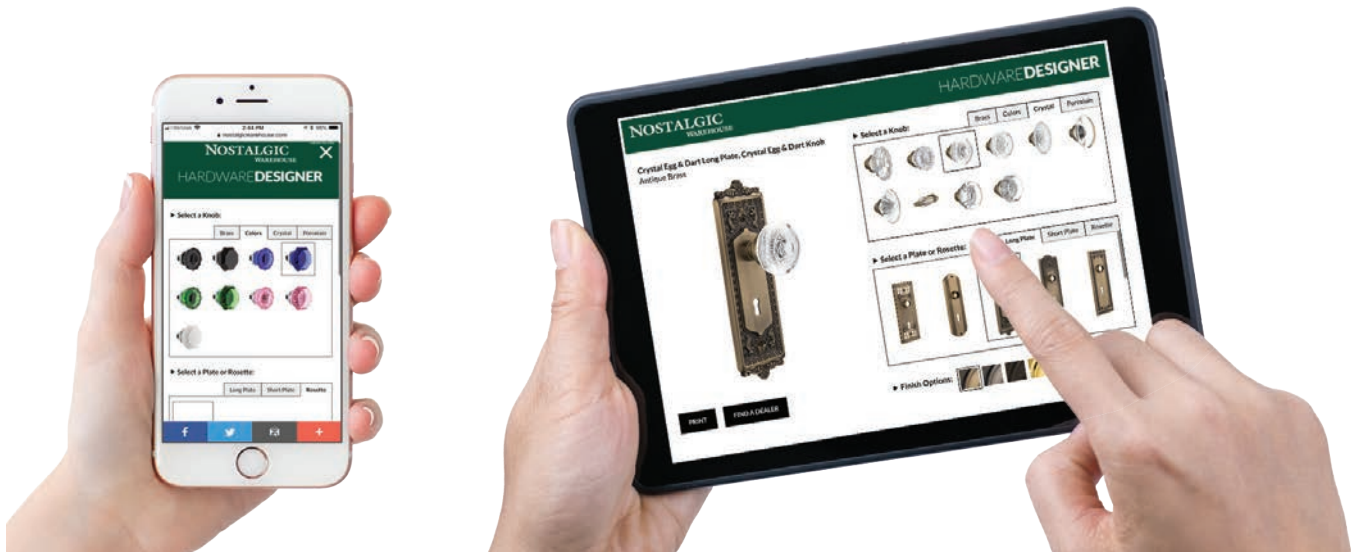

UNLACQUERED BRASS
ULB

Create a custom look with the Nostalgic Warehouse Hardware Designer!

HARDWARE DESIGNER / HANDING

- Mix & match knobs, plates and finishes for a custom combination.
- Show your customers combinations that are not on display.
- Print or email your customer's favorite combinations.
- Responsive design allows you to create over 2,500 custom combinations on any device.

DOOR HANDING

Handing of doors is **CRITICAL** when selecting Split Finish or Split Design combinations that have the Privacy function. Handing of doors is **NOT REQUIRED** for Standard Passage, Privacy, Mortise or Dummy functions.