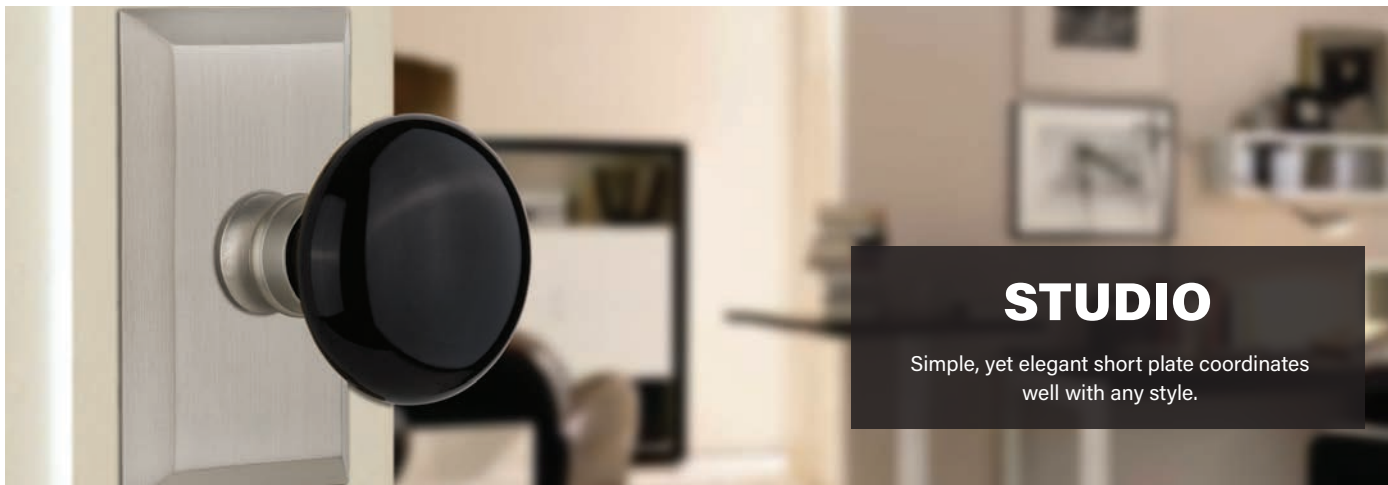

Function	List Price
*Single Dummy	\$135.00
Passage, Privacy, *Double Dummy	\$225.00

2-3/8" backset standard unless 2-3/4" specified. Split finishes available at no extra charge. All sets fit doors 1-3/8" to 1-3/4" thick. Not all combinations available in Bright Chrome. *All dummy sets are surface mounted.