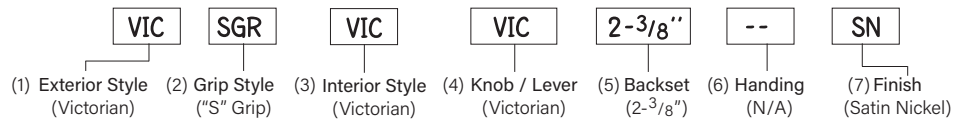

HANDLESETS

EXT. STYLE	(1) Exterior Handleset Style and (2) Grip Style.
INT. STYLE	(3) Interior Style and (4) Knob/Lever Style Combination.
BACKSET	(5) Select Backset width: 2-3/8" (Standard) or 2-3/4"
HANDING	(6) Select Handing, if applicable. (See page 12 for Door Handing)
FINISH	(7) Select Finish.