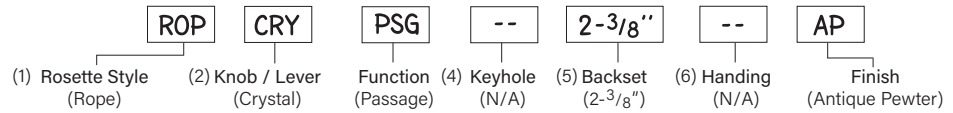

ORDER CONTACT

Phone: 1-800-522-7336

Fax: 1-844-308-7892

Email: orders@NostalgicWarehouse.com

INTERIOR SETS

STYLE	(1) Rosette/Plate and (2) Knob/Lever style combination.
FUNCTION	(3) Select the function. (See page 9)
KEYHOLE	(4) Select Keyhole option, if applicable (KH).
BACKSET	(5) Select Backset width: 2-3/8" (Standard) or 2-3/4"
HANDING	(6) Select Handing, if applicable. (See page 12 for Door Handing)
FINISH	(7) Select Finish.