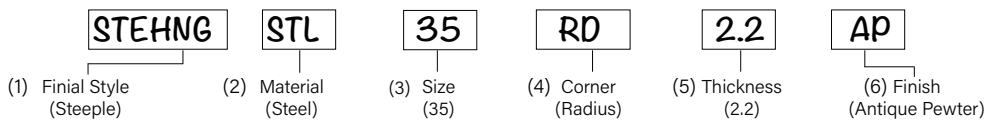

HOW TO ORDER

STYLE	(1) Select Style: Ball (BALHNG) or Steeple (STEHNG)
MATERIAL	(2) Select Material: Steel (STL)
SIZE	(3) Select Size: 3.5"W x 3.5"H (35), 4.0"W x 4.0"H (40) or 4.5"W x 4.5"H (45)
CORNER	(4) Select Corner: 5/8" Radius (RD) or Square (SQ)
THICKNESS	(5) Select Thickness: 2.2mm (Residential) or 3.3mm (Heavy Duty)
FINISH	(6) Select Finish