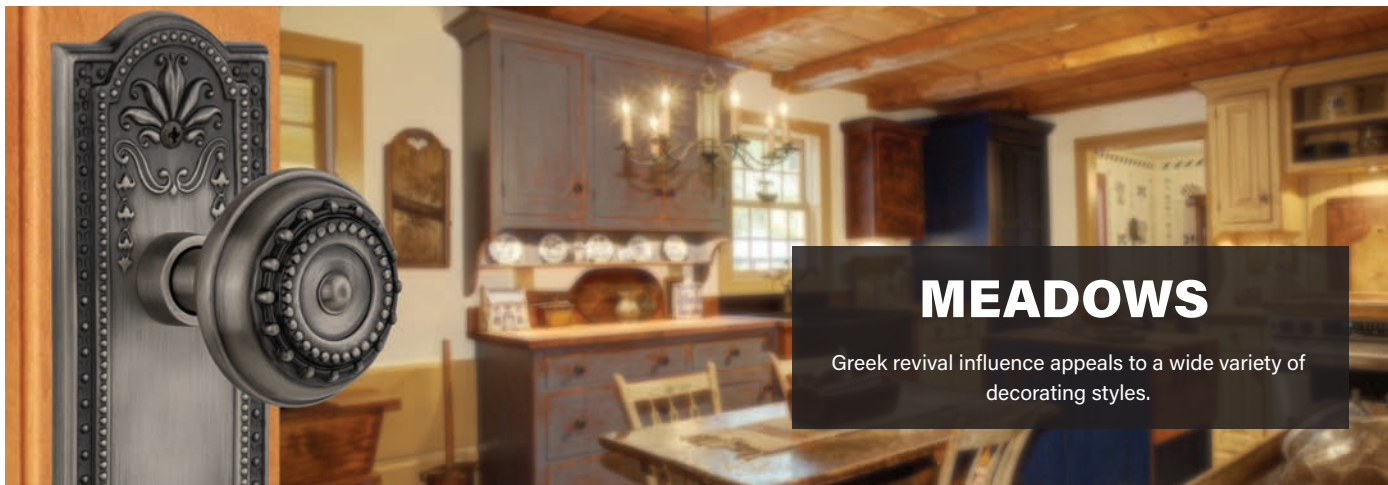

MEADOWS

Greek revival influence appeals to a wide variety of decorating styles.