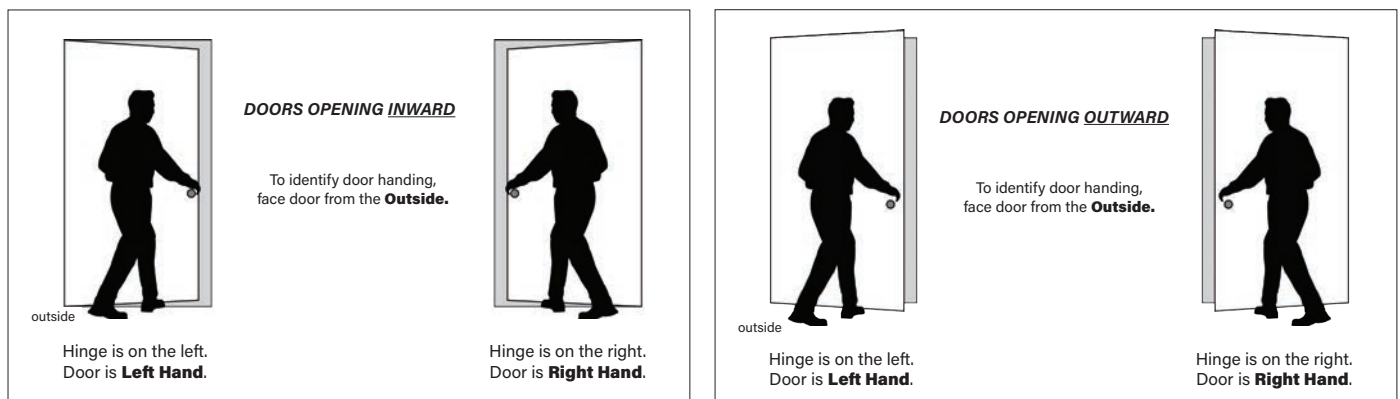

UNLACQUERED BRASS
ULB

Create a custom look with the Nostalgic Warehouse Hardware Designer!

HARDWARE DESIGNER / HANDING

- Mix & match knobs, plates and finishes for a custom combination.
- Show your customers combinations that are not on display.
- Print or email your customer's favorite combinations.
- Responsive design allows you to create over 2,500 custom combinations on any device.

DOOR HANDING

Handing of doors is **CRITICAL** when selecting Split Finish or Split Design combinations that have the Privacy function. Handing of doors is **NOT REQUIRED** for Standard Passage, Privacy, Mortise or Dummy functions.

Inside of Door - The **Inside** of a door refers to the side of the door that faces the room. For example, for a bedroom door on a hallway, the **Inside** of the door would face the bedroom.

Outside of Door - The **Outside** of a door refers to the side of the door that faces away from the room. The **Outside** of a door is generally more visible to visitors, and therefore a rosette on this side of the door has no visible screws. For example, on a bedroom door, the **Outside** would face the hallway.