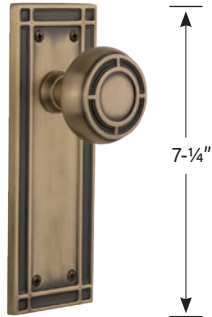

PRICING APPLIES TO ALL FINISHES AND ALL KNOBS

Mission with Mission Knob (MISMIS)