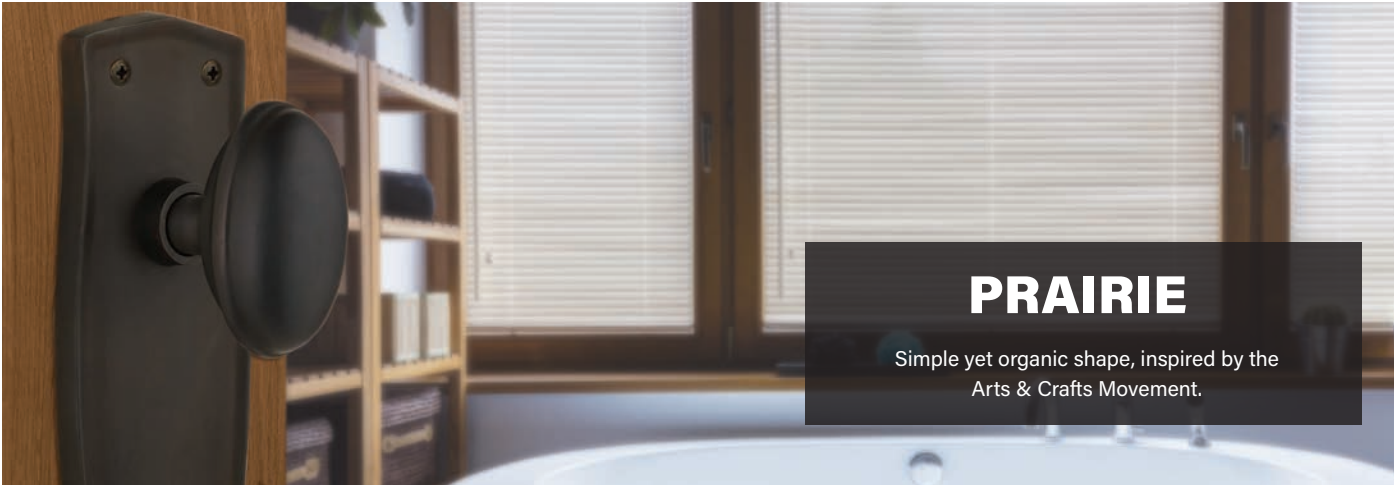

PRICING APPLIES TO ALL FINISHES AND ALL KNOBS

**Mix and match any knob or lever with any rosette or plate.
Hundreds of combinations available. Try our Hardware Designer online to see more.**

Function	List Price
*Single Dummy	$155.00
Passage, Privacy, *Double Dummy	$255.00
Mortise	$380.00

2-3/8" backset standard unless 2-3/4" specified. Mortise backset is 2-1/4". Split finishes available at no extra charge. All sets fit doors 1-3/8" to 1-3/4" thick. All plates ship without keyhole unless specified by adding "KH" on order form. Keyhole available at no extra charge.
*All dummy sets are surface mounted.

PRAIRIE (PRA)