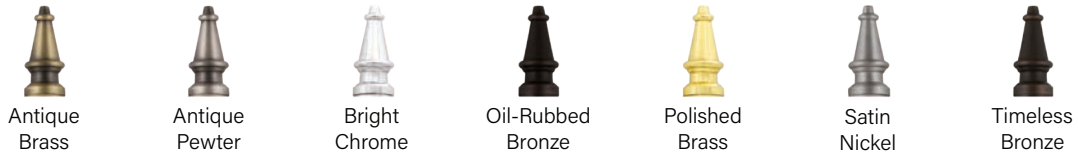

HINGE DIMENSION	HINGE THICKNESS	HINGE CORNER	SCREW PATTERN	USAGE	FINIALS	FINISHES	PRICE EACH
3.5" x 3.5"	2.2 mm	5/8" radius	arc	residential	Ball or Steeple	AB, AP, BC, OB, PB, SN, TB	\$15.50
3.5" x 3.5"	2.2 mm	square	arc	residential	Ball or Steeple	AB, AP, BC, OB, PB, SN, TB	\$15.50
4" x 4"	2.2 mm	5/8" radius	4 hole stagger	residential	Ball or Steeple	AB, AP, BC, OB, PB, SN, TB	\$19.50
4" x 4"	2.2 mm	square	4 hole stagger	residential	Ball or Steeple	AB, AP, BC, OB, PB, SN, TB	\$19.50
4" x 4"	3.3 mm	square	4 hole template	heavy duty	Ball or Steeple	AB, AP, BC, PB, SN, TB	\$21.50
4.5" x 4.5"	3.3 mm	square	4 hole template	heavy duty	Ball or Steeple	AB, AP, BC, PB, SN, TB	\$22.50