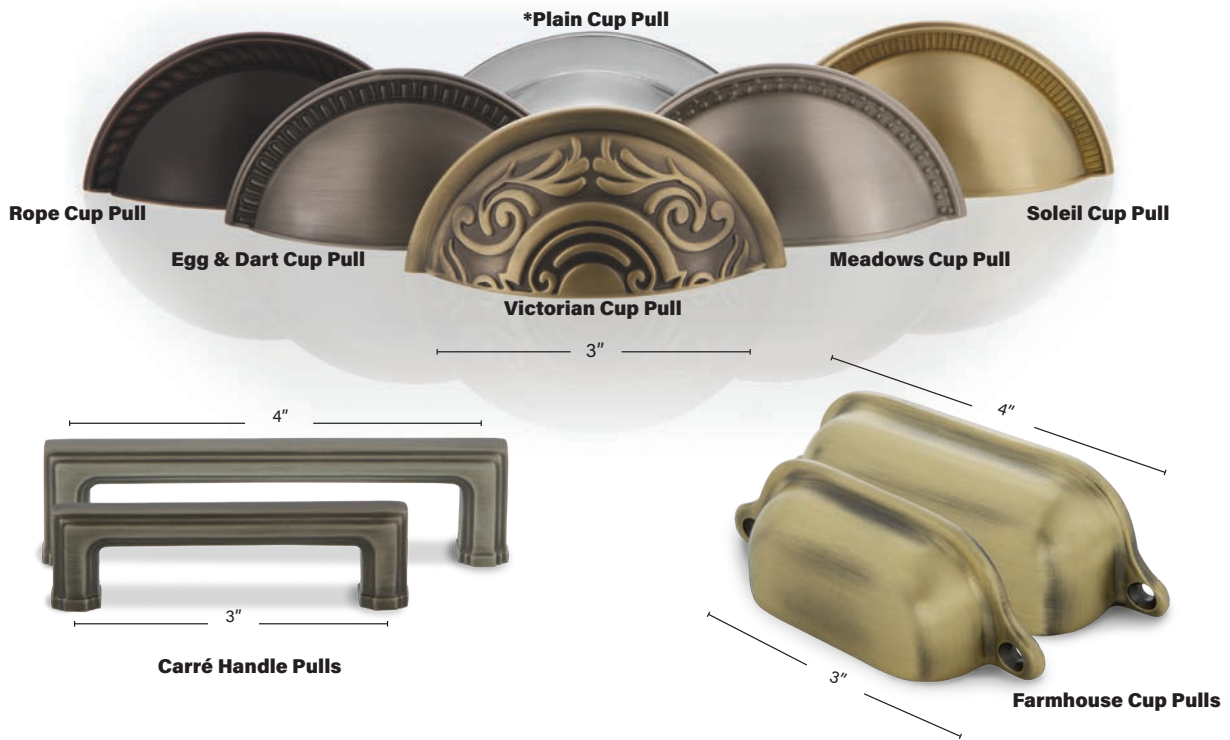

ACCESSORIES Switch Plates

Effective June 2023

Victorian
VIC

Deco
DEC

Meadows
MEA

Egg & Dart
EAD

New York
NYK

Rope
ROP

Antique
Brass

Antique
Pewter

Bright
Chrome

Polished
Brass

Satin
Nickel

Timeless
Bronze

Unlacquered
Brass

	Switch Plate Configuration	Available Finishes	Price Each: Deco and New York	Price Each: Egg & Dart and Meadows	Price Each: Rope and Victorian
	Blank Cover (SWPLTB)	AB, AP, BC, PB, SN, TB, ULB	\$28.00	\$30.00	\$35.50
	Single Duplex Outlet (SWPLTD)	AB, AP, BC, PB, SN, TB, ULB	\$28.00	\$30.00	\$35.50
	Single Rocker (SWPLTR1)	AB, AP, BC, PB, SN, TB, ULB	\$28.00	\$30.00	\$35.50
	Single Toggle (SWPLTT1)	AB, AP, BC, PB, SN, TB, ULB	\$28.00	\$30.00	\$34.55
	Double Duplex Outlet (SWPLTD2)	AB, AP, BC, PB, SN, TB, ULB	\$42.00	\$43.50	\$47.00
	Double Rocker (SWPLTR2)	AB, AP, BC, PB, SN, TB, ULB	\$42.00	\$43.50	\$47.50
	Double Toggle (SWPLTT2)	AB, AP, BC, PB, SN, TB, ULB	\$42.00	\$43.50	\$47.50
	Rocker & Duplex Outlet (SWPLTRD)	AB, AP, BC, PB, SN, TB, ULB	\$42.00	\$43.50	\$47.50
	Toggle & Duplex Outlet (SWPLTTD)	AB, AP, BC, PB, SN, TB, ULB	\$42.00	\$43.50	\$47.50
	Toggle & Rocker (SWPLTTR)	AB, AP, BC, PB, SN, TB, ULB	\$42.00	\$43.50	\$47.50
	Triple Rocker (SWPLTR3)	AB, AP, BC, PB, SN, TB, ULB	\$55.00	\$58.50	\$61.50
	Triple Toggle (SWPLTT3)	AB, AP, BC, PB, SN, TB, ULB	\$55.00	\$58.50	\$61.50

BRASS KNOBS

BRASS ROSETTES

BRASS CUP PULLS

Hardware Type	Price
Brass Cabinet Knob Only (CKB)	\$27.00
Brass Cabinet Knob with Rosette (CKB+KNOB+ROSETTE)	\$40.00
Decorative Cup Pulls, Farmhouse Pulls, Carré Pulls	\$34.00
Plain Brass Cup Pull	\$23.00