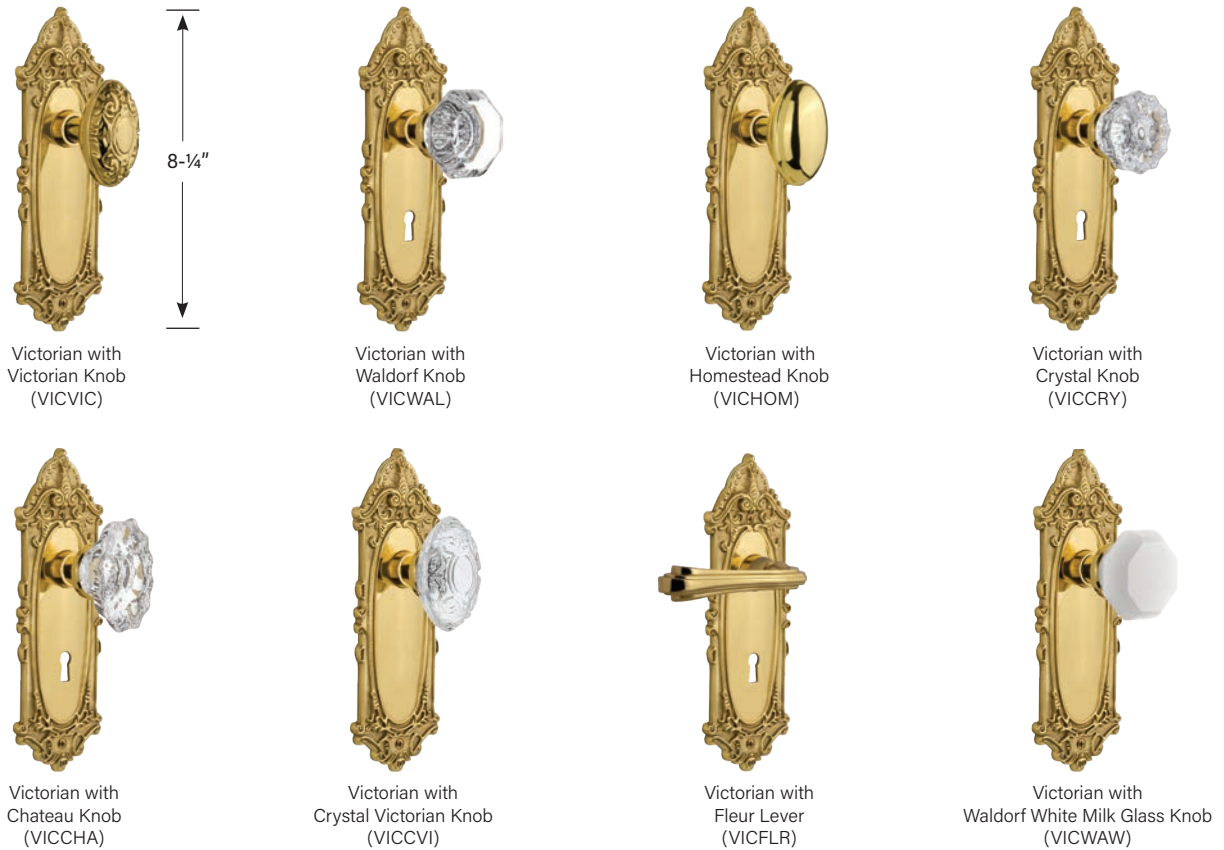

*All dummy sets are surface mounted.

PRICING APPLIES TO ALL FINISHES AND ALL KNOBS

**Mix and match any knob or lever with any rosette or plate.
Hundreds of combinations available. Try our Hardware Designer online to see more.**

Function	List Price
*Single Dummy	\$155.00
Passage, Privacy, *Double Dummy	\$255.00
Mortise	\$380.00

2-3/8" backset standard unless 2-3/4" specified. Mortise backset is 2-1/4". Split finishes available at no extra charge. All sets fit doors 1-3/8" to 1-3/4" thick. All plates ship without keyhole unless specified by adding "KH" on order form. Keyhole available at no extra charge.
*All dummy sets are surface mounted.

PRAIRIE (PRA)

VICTORIAN

Distinct curvilinear embellishment, unmistakably old world vogue.

PRICING APPLIES TO ALL FINISHES AND ALL KNOBS

VICTORIAN (VIC)

**Mix and match any knob or lever with any rosette or plate.
Hundreds of combinations available. Try our Hardware Designer online to see more.**