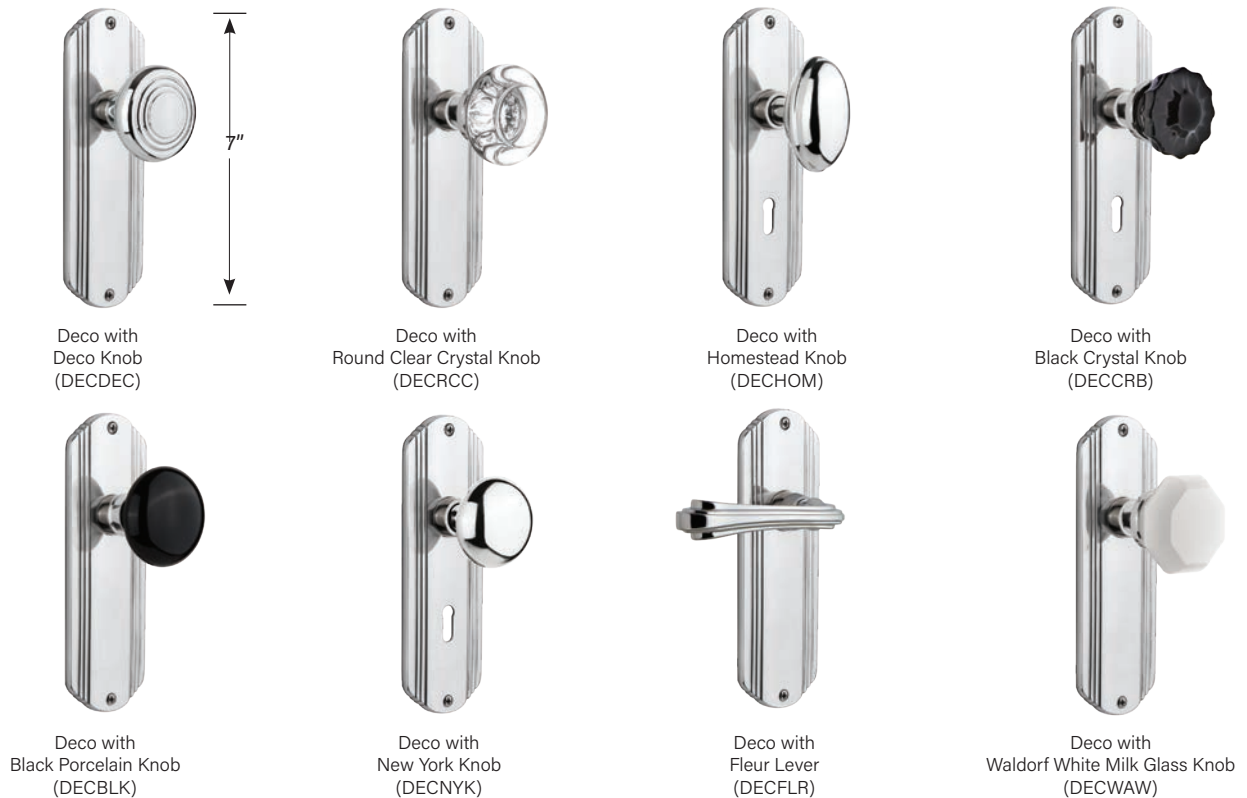

*All dummy sets are surface mounted.

CRAFTSMAN (CRA)

DECO

Sleek design inspired by the 1930s original, perfect for your vintage Art Deco or Mid-Century home.

PRICING APPLIES TO ALL FINISHES AND ALL KNOBS

DECO (DEC)

**Mix and match any knob or lever with any rosette or plate.
Hundreds of combinations available. Try our Hardware Designer online to see more.**

Function	List Price
*Single Dummy	\$155.00
Passage, Privacy, *Double Dummy	\$255.00
Mortise	\$380.00