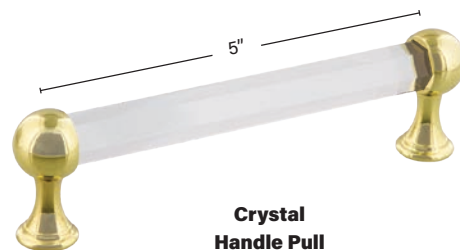

Crystal Handle Pull
HPL-CRY

Hardware Type	Price
Crystal Cabinet Knob (CKB)	$25.00
Crystal Cabinet Cup Pull (CPL) / Handle Pull (HPL)	$30.00

Measurements for cabinet pulls and handles are center to center. Not all products offered in all finishes.