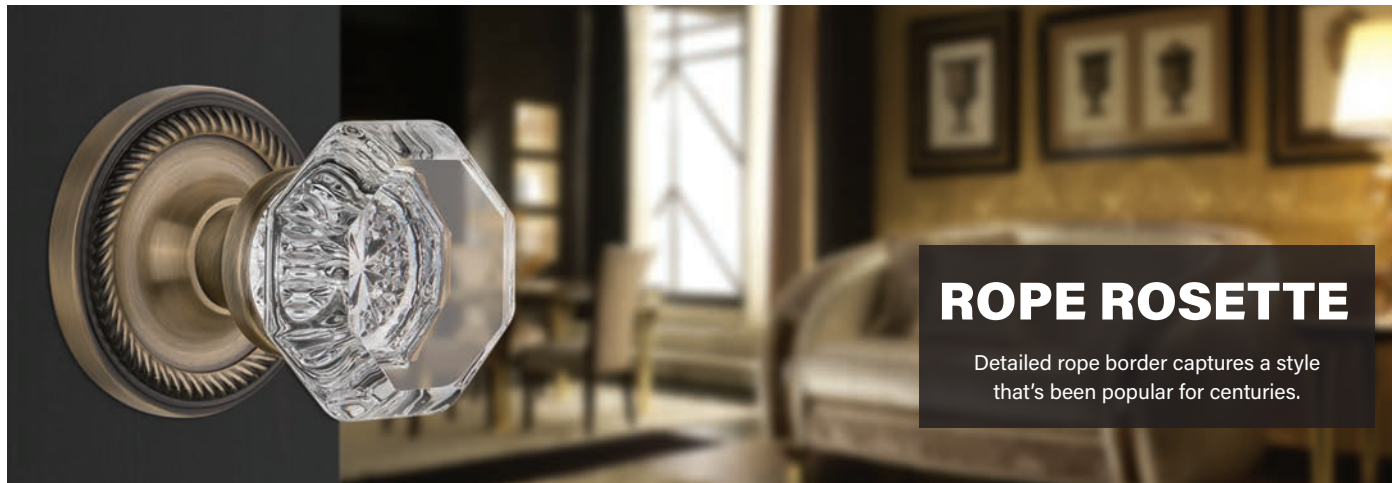

ROPE ROSETTE
Detailed rope border captures a style that's been popular for centuries.

PRICING APPLIES TO ALL FINISHES AND ALL KNOBS

- Antique Pewter
- Antique Brass
- Bright Chrome
- Oil-Rubbed Bronze
- Polished Brass
- Unlacquered Brass
- Satin Nickel
- Timeless Bronze

ROPE (ROP)