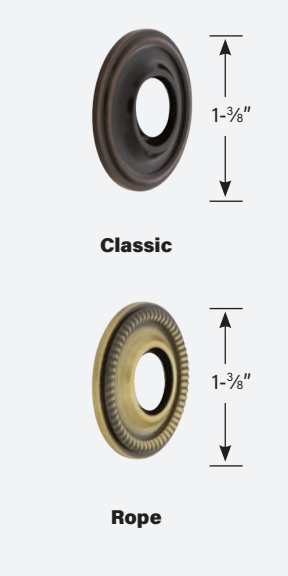

BRASS ROSETTES