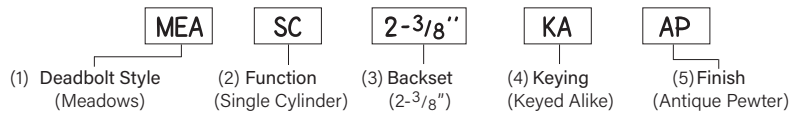

DEADBOLTS

STYLE	(1) Select the deadbolt style.
FUNCTION	(2) Select the function: Single Cylinder (SC) or Double Cylinder (DC).
BACKSET	(3) Select Backset width: 2-3/8" (Standard) or 2-3/4"
KEYING	(4) Select Keyed Alike (KA) or Keyed Different (KD).
FINISH	(5) Select Finish.