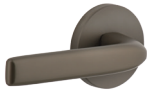

TITANIUM GRAY

Circolo Rosette
with Bella Lever