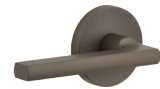

Circolo Leather Rosette
with Brezza Lever

Quadrato Hammered Rosette
with Circolo Lever

Circolo Leather Rosette
with Stella Crystal Knob

Circolo Hammered Rosette
with Contempo Rebar Lever

Quadrato Rosette
with Quadrato Knob

Circolo Linen Rosette
with Milano Lever

Quadrato Linen Rosette
with Circolo Knob

Circolo Hammered Rosette
with Quadrato Crystal Knob

Quadrato Linen Rosette
with Circolo Knob

Quadrato Leather Rosette
with Brezza Lever