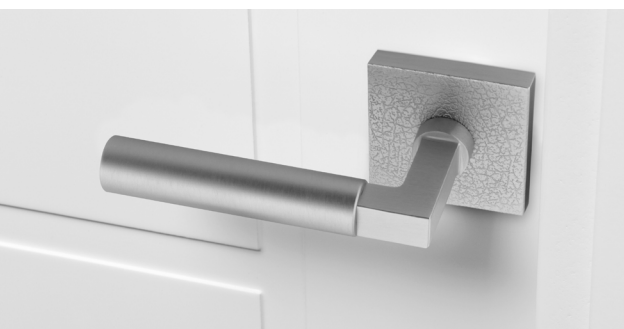

QUADRATO LINEN ROSETTE WITH CIRCOLO CRYSTAL KNOB

CIRCOLO HAMMERED ROSETTE WITH CONTEMPO REBAR LEVER

QUADRATO LEATHER ROSETTE WITH CONTEMPO LEVER

THE LOOK AND FEEL OF LUXURY

NEW MOTIVO COLLECTION BY VIAGGIO HARDWARE PAIRS TEXTURE CONTRASTS FOR MAXIMUM STYLE.

(Denver, CO. October 30, 2020) Viaggio Hardware celebrates the dramatic beauty of contrast with their stunning new Motivo Collection. Textured finishes bring visual warmth and interest to this extraordinary door hardware line. Consumers can mix and match styles and finishes to create a truly customized look.

Discover the delights of tactile textures with Motivo. Textured finishes are available on rosettes, deadbolt trims and lever grips. These can be paired with brass levers and knobs in various shapes or even crystal knobs for a touch of glamour. The juxtaposition of smooth and textured finishes is distinctive and makes each hardware set a luxurious stand-out. Options for the textured finishes include:

- **LINEN** – a subtle and sophisticated surface. Like finely woven cloth, the embossed finish is truly elegant. It has a distinctive look that is classy and refined.
- **HAMMERED** – a versatile look that goes well with contemporary, industrial or rustic décors. This rosette style brings a fresh twist to traditional metal finishes with its deep, hammered texture.
- **LEATHER** – a dramatic choice that adds a pop of luxury. This textured finish is clean and modern, with an on-trend, authentic look.