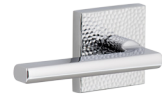

MOTIVO

Circolo Hammered Rosette
with Contempo Rebar Lever
in Satin Black

Circolo Leather Rosette
with Circolo Knob
in Bright Chrome

Circolo Linen Rosette
with Quadrato Knob
in Titanium Gray

Quadrato Hammered Rosette
with Milano Lever
in Bright Chrome