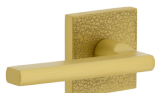

Circolo Hammered Rosette
with Circolo Crystal Knob
in Satin Nickel

Circolo Hammered Rosette
with Bella Lever
in Titanium Gray

Quadrato Leather Rosette
with Circolo Knob
in Satin Brass

Circolo Hammered Rosette
with Brezza Lever
in Satin Black

Circolo Hammered Rosette
with Contempo Lever
in Bright Chrome

Quadrato Leather Rosette
with Milano Lever
in Satin Brass

Circolo Linen Rosette
with Circolo Crystal Knob
in Satin Black

Quadrato Leather Rosette
with Contempo Rebar Lever
in Satin Nickel