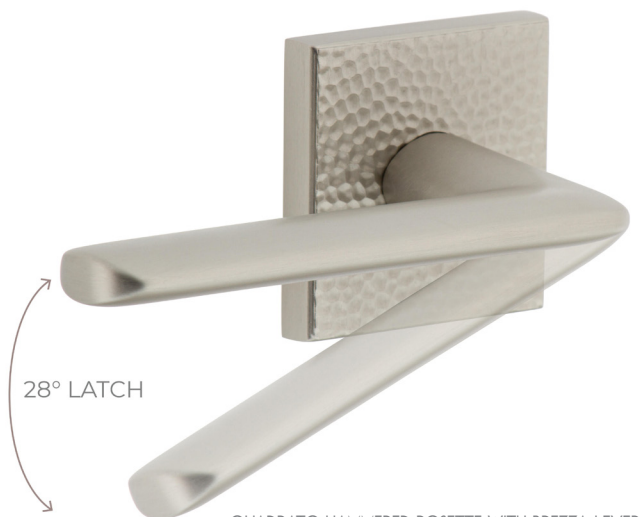

POLISHING ACHIEVES ENDURING PRESENCE

QUADRATO HAMMERED ROSETTE WITH BREZZA LEVER

CONTACT:

Viaggio Hardware:
4607 Monaco St.
Denver, CO 80216
800-522-7336
marketing@viaggiohardware.com

PR Agency:
Shelly Johnson
Jennings & Company
941-351-1005
Shelly@jenningsandcompany.com

THERE'S NO COMPARISON

VIAGGIO HARDWARE SETS ITS STANDARDS ABOVE AND BEYOND

(Denver, CO - June 23, 2021) Consumers will find plenty of options in the door hardware marketplace these days, but the quality and beauty offered by Viaggio Hardware is truly a step above the industry standard. The Viaggio brand is known for exceptional craftsmanship, thoughtful design features and amazing durability. Each piece is carefully constructed from solid forged brass and precision-polished to produce a flawless finished product that is certain to be a lasting and valued addition to any home.

Attention to the smallest detail is an important part of the Viaggio brand. Their Concealed Screw Mechanism (CSM) cleverly hides all installation hardware. The completed look is seamless with no visible fasteners to distract from the beautiful array of polished and matte finishes. CSM is a luxurious standard on all privacy and passage sets and just one example of the Viaggio commitment to superior quality.