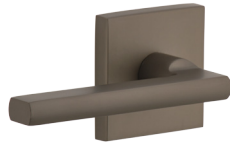

For more information, visit viaggiohardware.com.

CIRCOLO

Circolo Rosette
with Circolo Crystal Knob
in Bright Chrome

Circolo Rosette
with Quadrato Knob
in Satin Nickel

Circolo Rosette
with Circolo Knob
in Titanium Gray

Circolo Rosette
with Brezza Lever
in Satin Black

QUADRATO

Quadrato Rosette
with Circolo Knob
in Bright Chrome

Quadrato Rosette
with Milano Lever
in Titanium Gray

Quadrato Rosette
with Quadrato Knob
in Satin Black