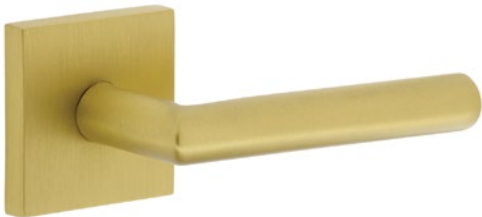

Circolo Hammered Rosette,
Lusso Lever
Satin Nickel

Quadrato Leather Rosette,
Contempo Rebar Lever
Titanium Gray

Quadrato Rosette,
Circolo Knob
Satin Brass

Quadrato Rosette,
Quadrato Knob
Satin Nickel

Quadrato Rosette,
Stella Crystal Knob
Bright Chrome

Circolo Rosette,
Circolo Crystal Knob
Satin Black

Circolo Rosette,
Quadrato Crystal Knob
Titanium Gray

Circolo Rosette,
Stella Crystal Knob
Satin Brass

Circolo Rosette,
Bella Lever
Satin Nickel

Quadrato Rosette,
Brezza Lever
Bright Chrome

Circolo Hammered Rosette,
Lusso Lever
Satin Brass

Quadrato Rosette,
Moderno Lever
Satin Brass

Circolo Rosette,
Milano Lever
Satin Black

Quadrato Rosette,
Contempo Lever
Titanium Gray

Circolo Rosette,
Contempo Lever
Satin Brass

Concealed Screw Mechanism (CSM)

All rosette/knob and rosette/lever combinations utilize our new Concealed Screw Mechanism (CSM). Now a truly streamlined look—free of exposed screws—can be achieved.

Quadrato Linen Entry Set,
Stella Crystal Knob
Bright Chrome