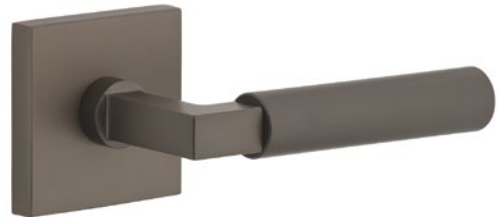

Circolo Hammered Rosette,
Lusso Lever
Satin Nickel

Quadrato Leather Rosette,
Contempo Rebar Lever
Titanium Gray

Quadrato Rosette,
Circolo Knob
Satin Brass

Quadrato Rosette,
Quadrato Knob
Satin Nickel

Quadrato Rosette,
Stella Crystal Knob
Bright Chrome

Circolo Rosette,
Circolo Crystal Knob
Satin Black

Circolo Rosette,
Quadrato Crystal Knob
Titanium Gray

Circolo Rosette,
Stella Crystal Knob
Satin Brass

Circolo Rosette,
Bella Lever
Satin Nickel

Quadrato Rosette,
Brezza Lever
Bright Chrome

Circolo Hammered Rosette,
Lusso Lever
Satin Brass

Quadrato Rosette,
Moderno Lever
Satin Brass

Circolo Rosette,
Milano Lever
Satin Black

Quadrato Rosette,
Contempo Lever
Titanium Gray

Circolo Rosette,
Contempo Lever
Satin Brass

Concealed Screw Mechanism (CSM)

All rosette/knob and rosette/lever combinations utilize our new Concealed Screw Mechanism (CSM). Now a truly streamlined look—free of exposed screws—can be achieved.

Quadrato Linen Entry Set,
Stella Crystal Knob
Bright Chrome