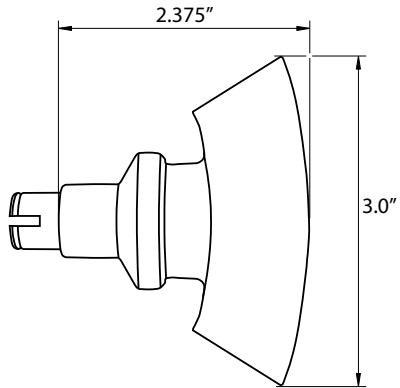

### Stella Crystal Knob

- > Design code: STA
- > Material: Forged Brass

Stella Crystal Knob