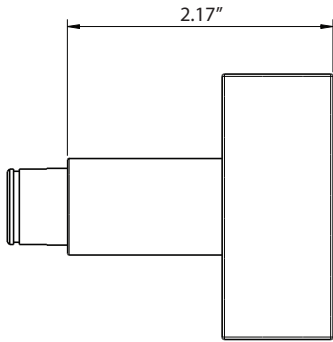

### Quadrato Crystal Knob

- > Design code: QDC
- > Material: Forged Brass

Quadrato Crystal Knob