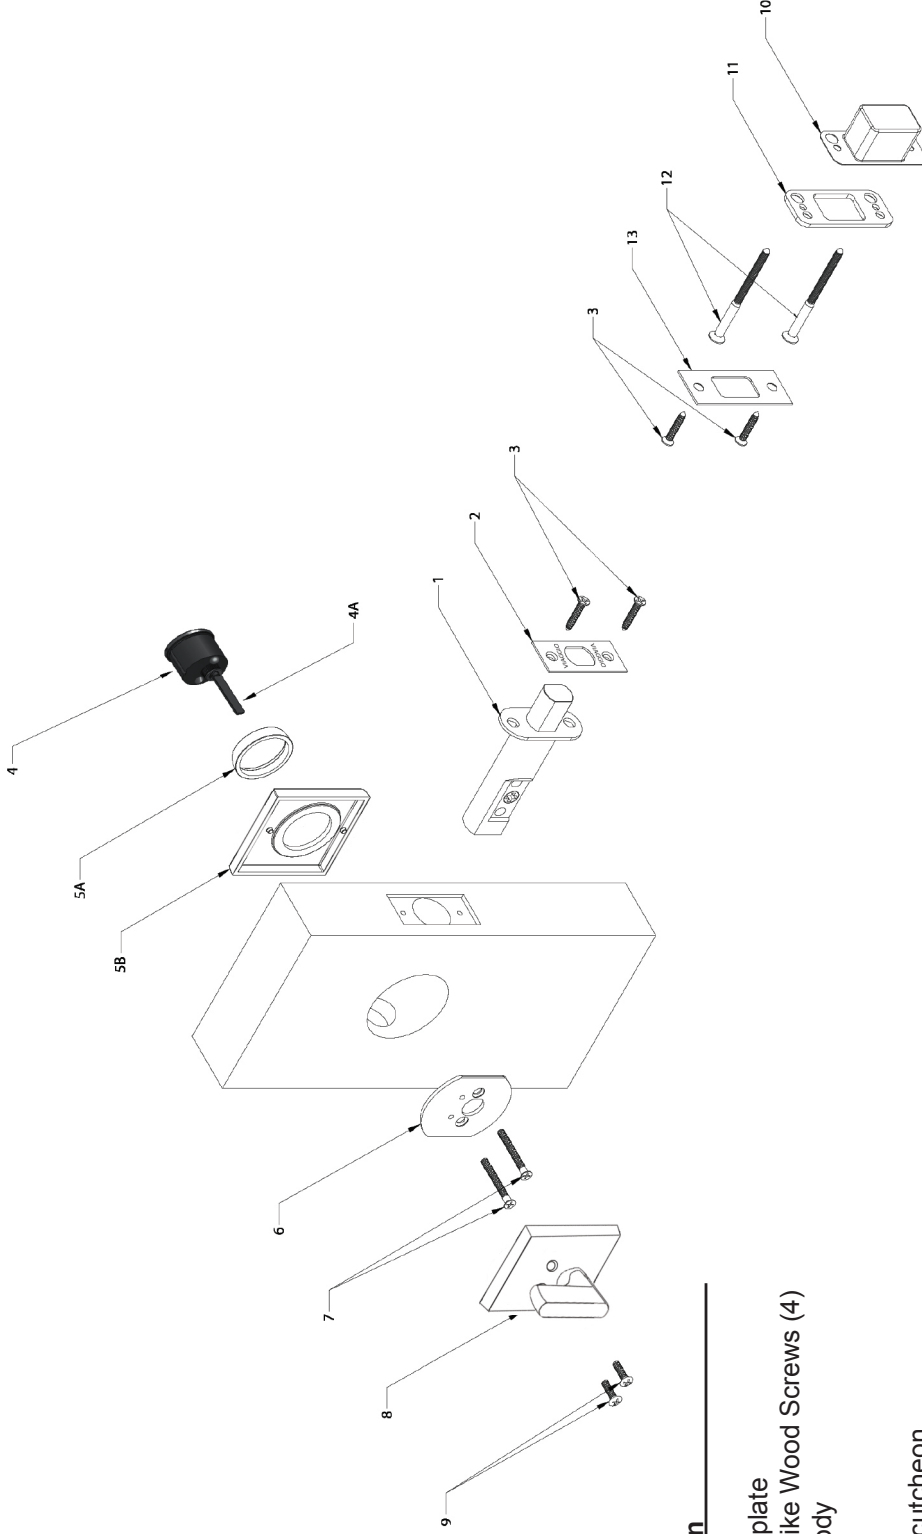

NOTE: Deadbolts fit doors 1-3/4" to 2" thick. For thicker doors, please contact Customer Support.

VIAGGIO®

For assistance call
1-800-522-7336
Monday-Friday
7am-4pm MT
or visit www.ViaggioHardware.com

NOTE: Deadbolts fit doors 1-3/4" to 2" thick. For thicker doors, please contact Customer Support.

SINGLE CYLINDER DEADBOLT EXPLODED PARTS DRAWING

Part #	Part Description
1	Latch
2	Latch Faceplate
3	Latch & Strike Wood Screws (4)
4	Cylinder Body
4A	Tailpiece
5A	Spin Ring
5B	Outside Escutcheon
6	Deadbolt Adapter Plate
7	2-3/8" Machine Screws (2)
8	Thumbturn Assembly
9	5/8" Thumbturn Machine Screws (2)
10	Dust Box
11	Door Frame Reinforcer
12	3" Reinforcer Wood Screws (2)
13	Strike Plate