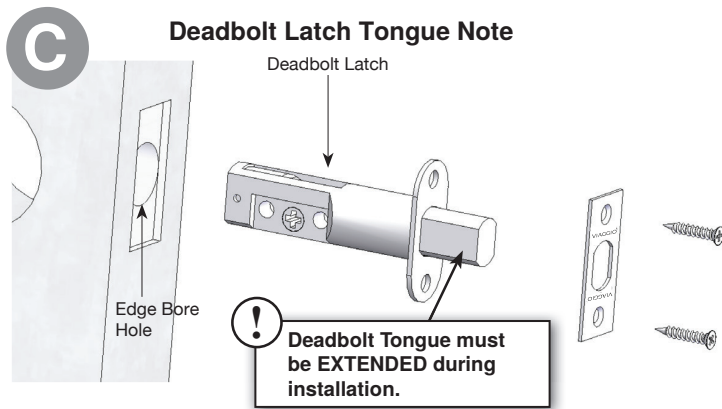

NOTE: Deadbolts fit doors 1-3/4" to 2" thick. For thicker doors, please contact Customer Support.

VIAGGIO®

For assistance call
1-800-522-7336
Monday-Friday
7am-4pm MT
or visit www.ViaggioHardware.com

NOTE: Deadbolts fit doors 1-3/4" to 2" thick. For thicker doors, please contact Customer Support.

SINGLE CYLINDER DEADBOLT EXPLODED PARTS DRAWING

Part #	Part Description
1	Latch
2	Latch Faceplate
3	Latch & Strike Wood Screws (4)
4	Cylinder Body
4A	Tailpiece
5A	Spin Ring
5B	Outside Escutcheon
6	Deadbolt Adapter Plate
7	2-3/8" Machine Screws (2)
8	Thumbturn Assembly
9	5/8" Thumbturn Machine Screws (2)
10	Dust Box
11	Door Frame Reinforcer
12	3" Reinforcer Wood Screws (2)
13	Strike Plate