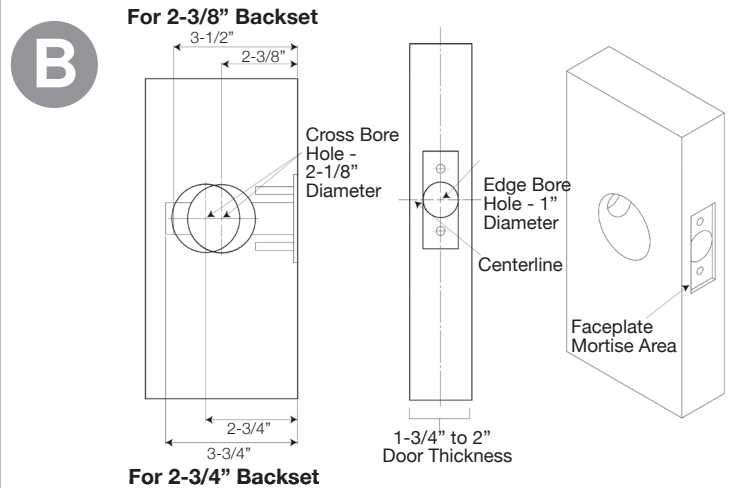

NOTE: Deadbolts fit doors 1-3/4" to 2" thick. For thicker doors, please contact Customer Support.

VIAGGIO®

For assistance call
1-800-522-7336
Monday-Friday
7am-4pm MT
or visit www.ViaggioHardware.com

NOTE: Deadbolts fit doors 1-3/4" to 2" thick. For thicker doors, please contact Customer Support.

SINGLE CYLINDER DEADBOLT EXPLODED PARTS DRAWING

Part #	Part Description
1	Latch
2	Latch Faceplate
3	Latch & Strike Wood Screws (4)
4	Cylinder Body
4A	Tailpiece
5A	Spin Ring
5B	Outside Escutcheon
6	Deadbolt Adapter Plate
7	2-3/8" Machine Screws (2)
8	Thumbturn Assembly
9	5/8" Thumbturn Machine Screws (2)
10	Dust Box
11	Door Frame Reinforcer
12	3" Reinforcer Wood Screws (2)
13	Strike Plate