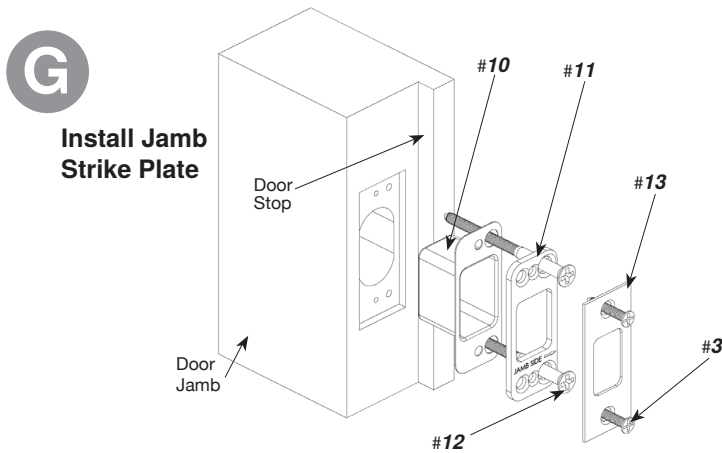

NOTE: Deadbolts fit doors 1-3/4" to 2" thick. For thicker doors, please contact Customer Support.

VIAGGIO®

For assistance call
1-800-522-7336
Monday-Friday
7am-4pm MT
or visit www.ViaggioHardware.com

NOTE: Deadbolts fit doors 1-3/4" to 2" thick. For thicker doors, please contact Customer Support.

SINGLE CYLINDER DEADBOLT EXPLODED PARTS DRAWING

Part #	Part Description
1	Latch
2	Latch Faceplate
3	Latch & Strike Wood Screws (4)
4	Cylinder Body
4A	Tailpiece
5A	Spin Ring
5B	Outside Escutcheon
6	Deadbolt Adapter Plate
7	2-3/8" Machine Screws (2)
8	Thumbturn Assembly
9	5/8" Thumbturn Machine Screws (2)
10	Dust Box
11	Door Frame Reinforcer
12	3" Reinforcer Wood Screws (2)
13	Strike Plate