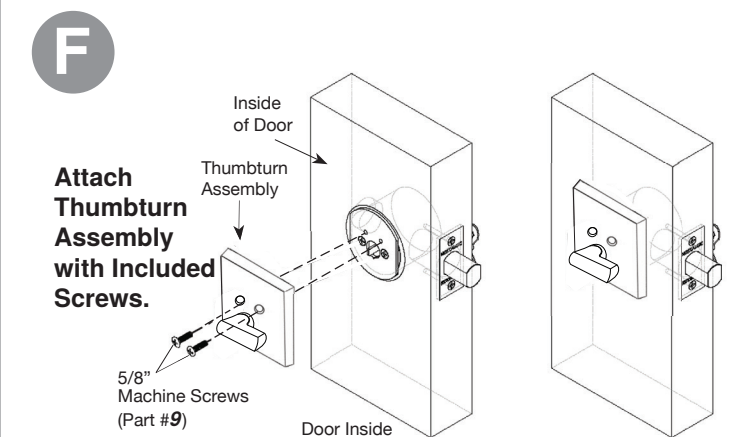

NOTE: Deadbolts fit doors 1-3/4" to 2" thick. For thicker doors, please contact Customer Support.

VIAGGIO®

For assistance call
1-800-522-7336
Monday-Friday
7am-4pm MT
or visit www.ViaggioHardware.com

NOTE: Deadbolts fit doors 1-3/4" to 2" thick. For thicker doors, please contact Customer Support.

SINGLE CYLINDER DEADBOLT EXPLODED PARTS DRAWING

Part #	Part Description
1	Latch
2	Latch Faceplate
3	Latch & Strike Wood Screws (4)
4	Cylinder Body
4A	Tailpiece
5A	Spin Ring
5B	Outside Escutcheon
6	Deadbolt Adapter Plate
7	2-3/8" Machine Screws (2)
8	Thumbturn Assembly
9	5/8" Thumbturn Machine Screws (2)
10	Dust Box
11	Door Frame Reinforcer
12	3" Reinforcer Wood Screws (2)
13	Strike Plate