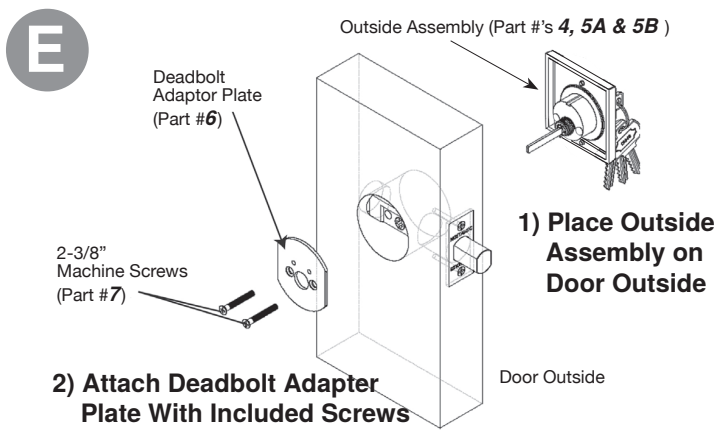

NOTE: Deadbolts fit doors 1-3/4" to 2" thick. For thicker doors, please contact Customer Support.

VIAGGIO®

For assistance call
1-800-522-7336
Monday-Friday
7am-4pm MT
or visit www.ViaggioHardware.com

NOTE: Deadbolts fit doors 1-3/4" to 2" thick. For thicker doors, please contact Customer Support.

SINGLE CYLINDER DEADBOLT EXPLODED PARTS DRAWING

Part #	Part Description
1	Latch
2	Latch Faceplate
3	Latch & Strike Wood Screws (4)
4	Cylinder Body
4A	Tailpiece
5A	Spin Ring
5B	Outside Escutcheon
6	Deadbolt Adapter Plate
7	2-3/8" Machine Screws (2)
8	Thumbturn Assembly
9	5/8" Thumbturn Machine Screws (2)
10	Dust Box
11	Door Frame Reinforcer
12	3" Reinforcer Wood Screws (2)
13	Strike Plate