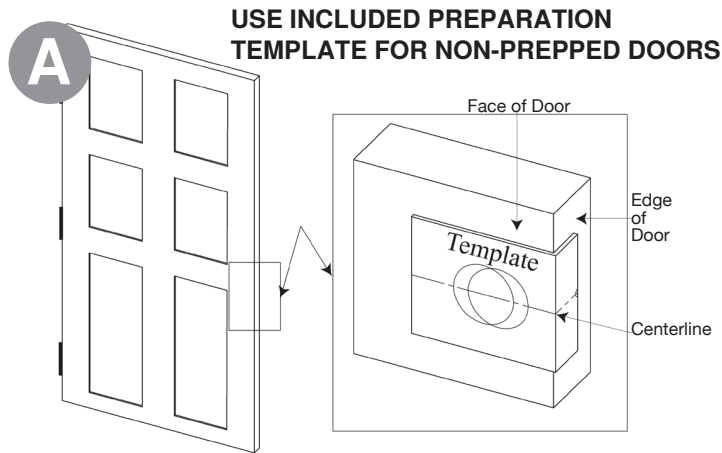

NOTE: Deadbolts fit doors 1-3/4" to 2" thick. For thicker doors, please contact Customer Support.

VIAGGIO®

For assistance call
1-800-522-7336
Monday-Friday
7am-4pm MT
or visit www.ViaggioHardware.com

NOTE: Deadbolts fit doors 1-3/4" to 2" thick. For thicker doors, please contact Customer Support.

SINGLE CYLINDER DEADBOLT EXPLODED PARTS DRAWING

Part #	Part Description
1	Latch
2	Latch Faceplate
3	Latch & Strike Wood Screws (4)
4	Cylinder Body
4A	Tailpiece
5A	Spin Ring
5B	Outside Escutcheon
6	Deadbolt Adapter Plate
7	2-3/8" Machine Screws (2)
8	Thumbturn Assembly
9	5/8" Thumbturn Machine Screws (2)
10	Dust Box
11	Door Frame Reinforcer
12	3" Reinforcer Wood Screws (2)
13	Strike Plate