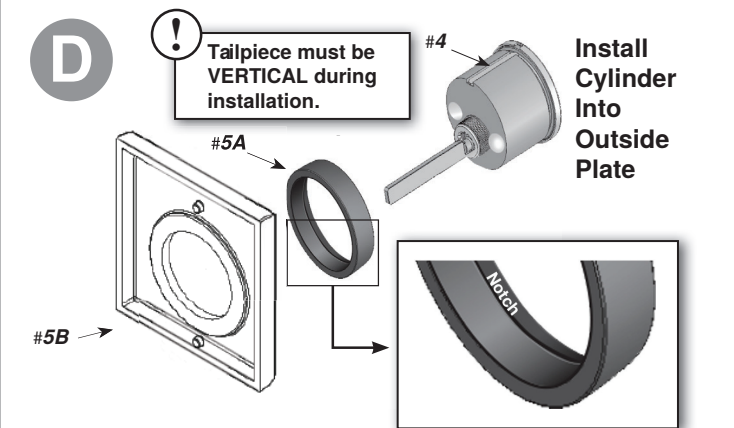

NOTE: Deadbolts fit doors 1-3/4" to 2" thick. For thicker doors, please contact Customer Support.

VIAGGIO®

For assistance call
1-800-522-7336
Monday-Friday
7am-4pm MT
or visit www.ViaggioHardware.com

NOTE: Deadbolts fit doors 1-3/4" to 2" thick. For thicker doors, please contact Customer Support.

SINGLE CYLINDER DEADBOLT EXPLODED PARTS DRAWING

Part #	Part Description
1	Latch
2	Latch Faceplate
3	Latch & Strike Wood Screws (4)
4	Cylinder Body
4A	Tailpiece
5A	Spin Ring
5B	Outside Escutcheon
6	Deadbolt Adapter Plate
7	2-3/8" Machine Screws (2)
8	Thumbturn Assembly
9	5/8" Thumbturn Machine Screws (2)
10	Dust Box
11	Door Frame Reinforcer
12	3" Reinforcer Wood Screws (2)
13	Strike Plate