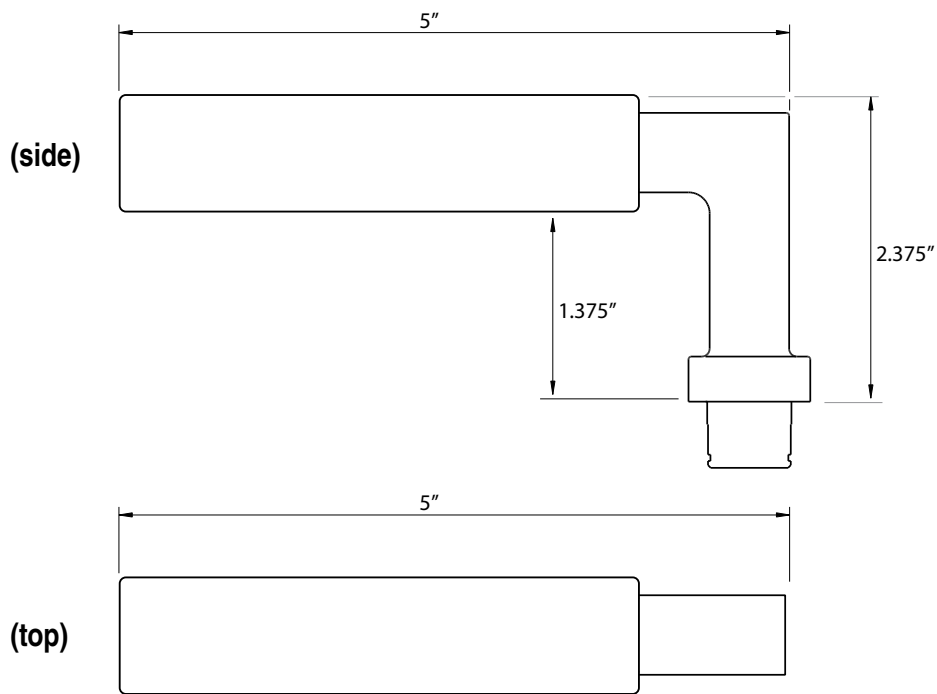

TECHNICAL SPECIFICATIONS

Contempo Lever

- > Design code: CON
- > Material: Forged Brass
- > Functions: Left or right handing

Contempo Lever