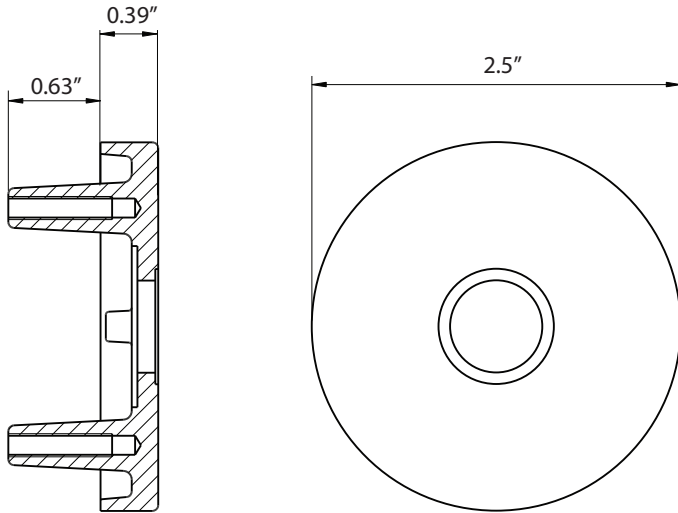

Circolo Rosette

> Design code: CLO

> Material: Forged Brass

Circolo Rosette