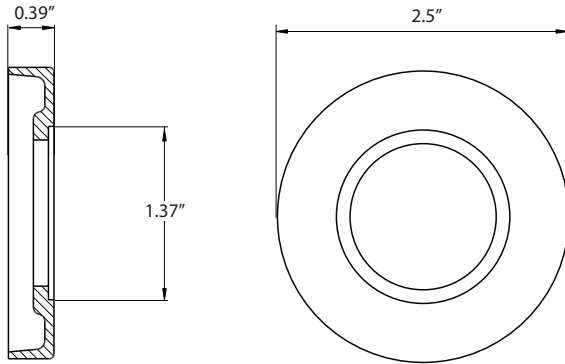

Circolo Deadbolt

- > Design code: CLO-DB
- > Material: Forged Brass
- > Function: Single Cylinder, Double Cylinder

Circolo Deadbolt