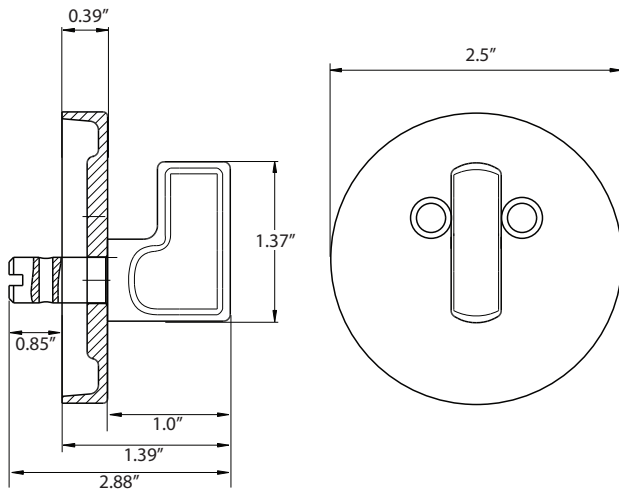

Circolo Deadbolt

- > Design code: CLO-DB
- > Material: Forged Brass
- > Function: Single Cylinder, Double Cylinder

Circolo Deadbolt