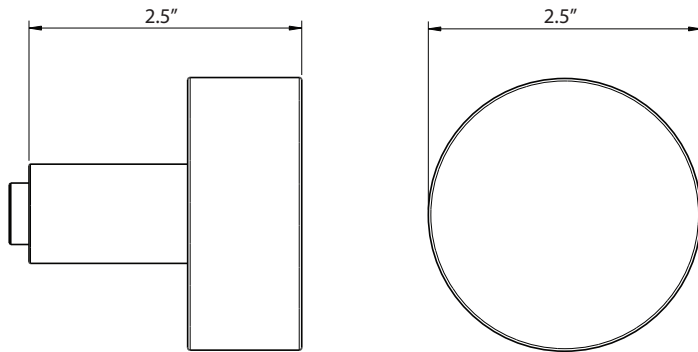

Circolo Crystal Knob

- > Design code: CLC
- > Material: Forged Brass

Circolo Crystal Knob