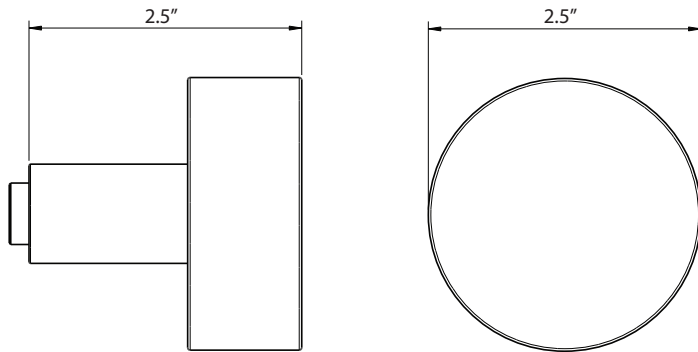

Circolo Knob

- > Design code: CLO
- > Material: Forged Brass

Circolo Knob