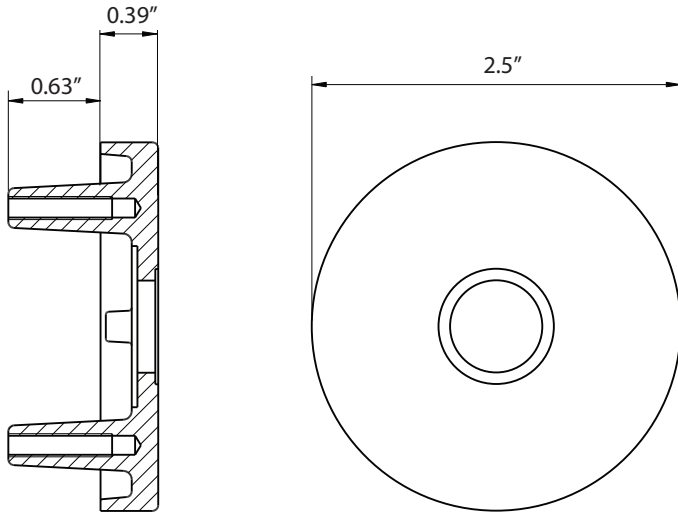

Circolo Linen Rosette

> Design code: CLOMLN

> Material: Forged Brass

Circolo Linen Rosette