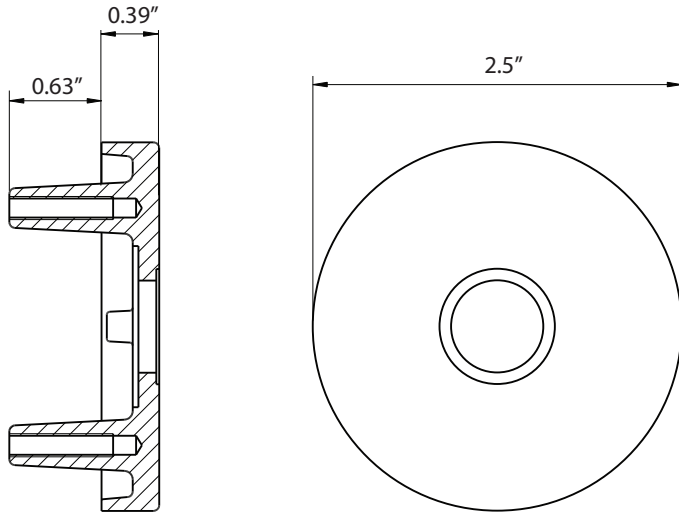

Circolo Leather Rosette

> Design code: CLOMLT

> Material: Forged Brass

Circolo Leather Rosette