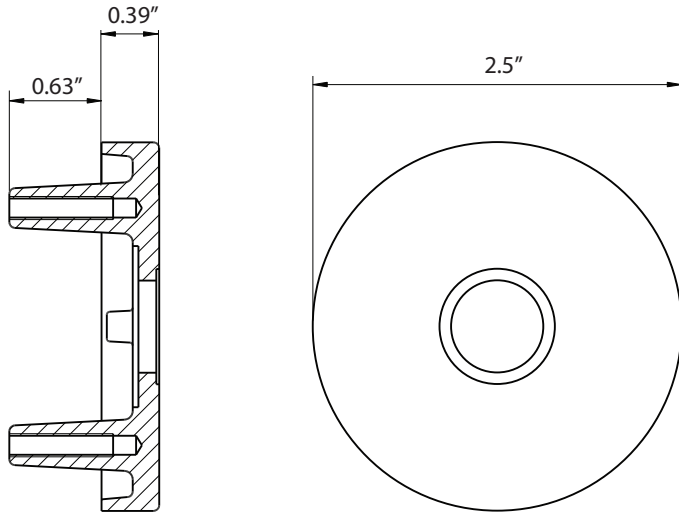

### Circolo Hammered Rosette

> Design code: CLOMHM

> Material: Forged Brass

Circolo Hammered Rosette