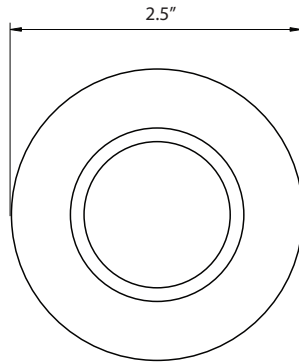

### Circolo Hammered Deadbolt

> Design code: CLOMHHM-DB

> Material: Forged Brass

> Function: Single Cylinder, Double Cylinder

Circolo Hammered Deadbolt