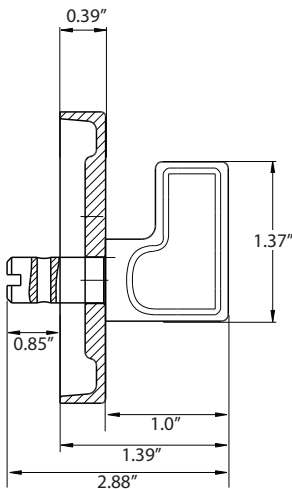

### Circolo Hammered Deadbolt

> Design code: CLOMHHM-DB

> Material: Forged Brass

> Function: Single Cylinder, Double Cylinder

Circolo Hammered Deadbolt