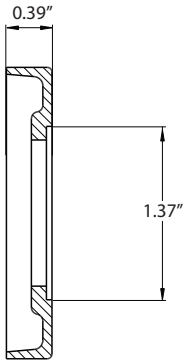

### Circolo Hammered Deadbolt

> Design code: CLOMHHM-DB

> Material: Forged Brass

> Function: Single Cylinder, Double Cylinder

Circolo Hammered Deadbolt