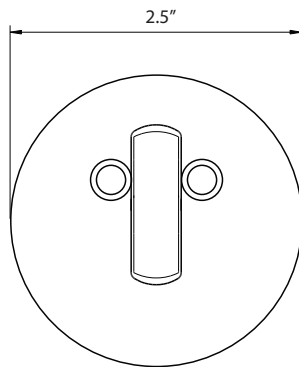

### Circolo Hammered Deadbolt

> Design code: CLOMHHM-DB

> Material: Forged Brass

> Function: Single Cylinder, Double Cylinder

Circolo Hammered Deadbolt