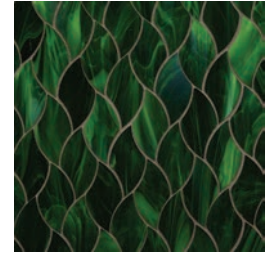

## WATERJET PATTERNS

**Cyclone**  
Sirena  
Sheet Size: 10 1/8" x 11 3/8"  
(258 x 290mm)

**Serenity**  
Sirena  
Sheet Size: 10 1/8" x 11 3/8"  
(258 x 290mm)

**Livid**  
Sirena  
Sheet Size: 10 1/8" x 11 3/8"  
(258 x 290mm)