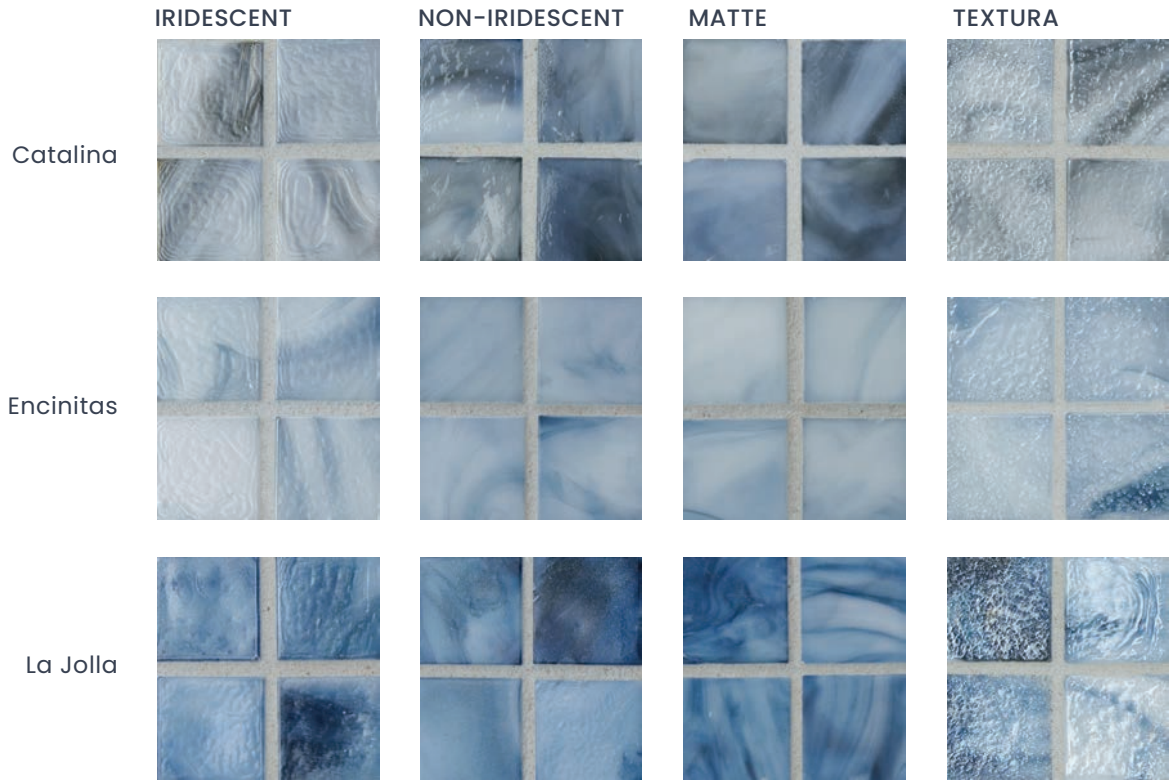

# COLOR PALETTE

IRIDESCENT

NON-IRIDESCENT

MATTE

TEXTURA

Aruba

Montego

Coronado

San Clemente

Solana

Bolsa Chica

# COLOR PALETTE

\*Please note that we refer to the Iridescent and Textura versions of Black as "Pewter," and the Non-Irid and Matte versions of Pearl as "Moonstone."