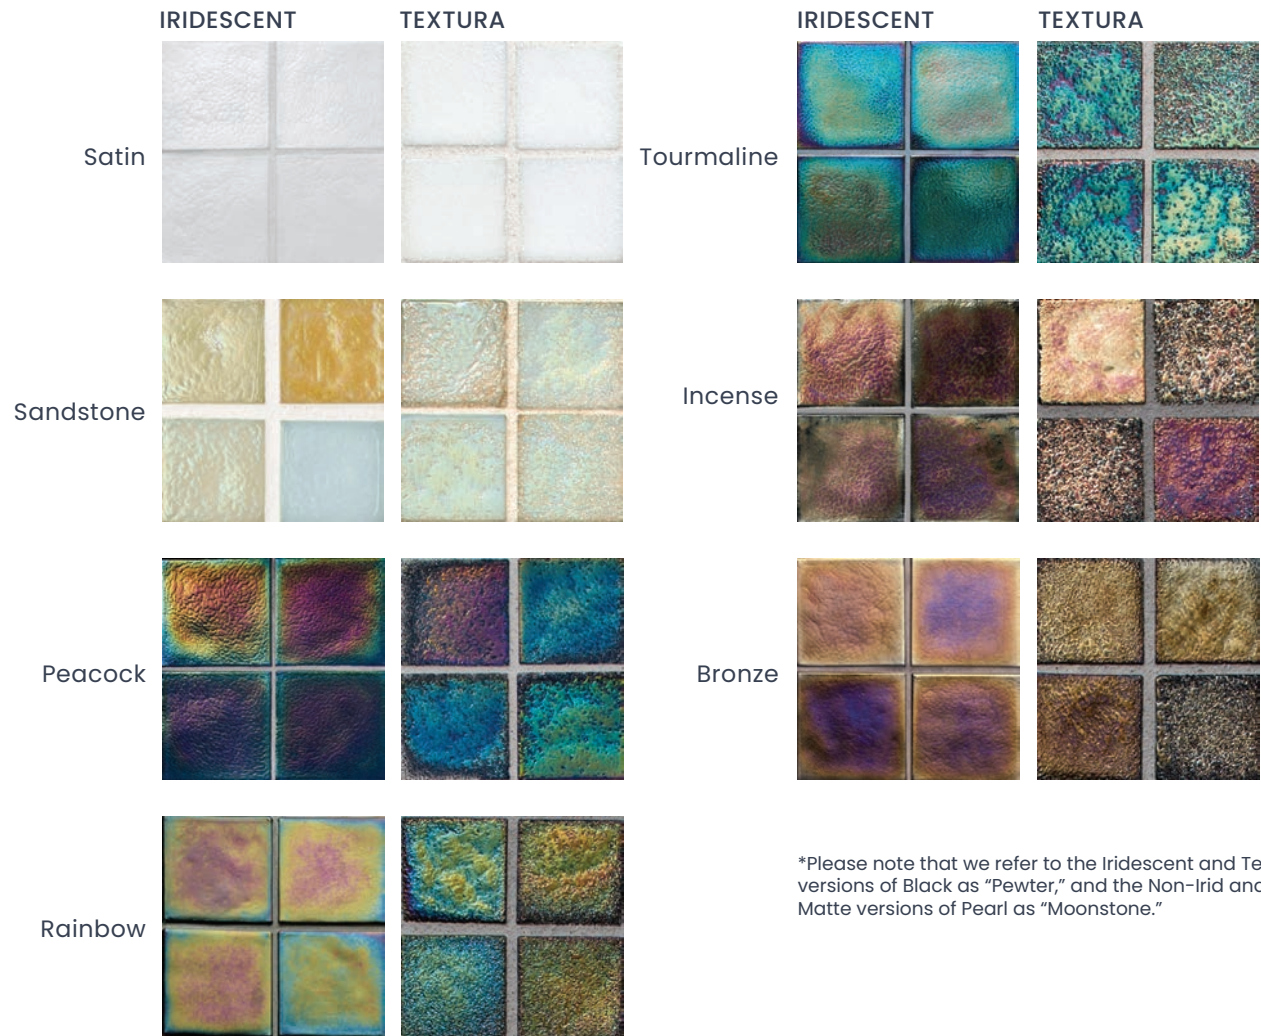

# COLOR PALETTE

IRIDESCENT

NON-IRIDESCENT

MATTE

TEXTURA

Pacific

Silverlight

Fleet Blue

# COLOR PALETTE

	IRIDESCENT	NON-IRIDESCENT	MATTE	TEXTURA
Bondi				
Calypso				
Bayou Blue				
Sapphire				
Harbor				
*Black				
	Pewter	Black	Black	Pewter

# COLOR PALETTE

IRIDESCENT

NON-IRIDESCENT

MATTE

TEXTURA

Aruba

Montego

Coronado

# COLOR PALETTE

\*Please note that we refer to the Iridescent and Textura versions of Black as "Pewter," and the Non-Irid and Matte versions of Pearl as "Moonstone."