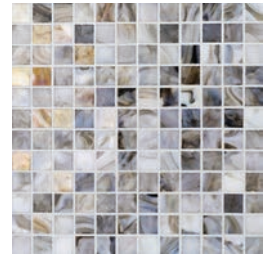

Bolsa Chica
70% Non-Irid/ 30% Irid
Straight Set Blend
7/8"x 7/8" (22 x 22mm)
Sheet Size: 12 3/8"x 12 3/8"
(314 x 314mm)