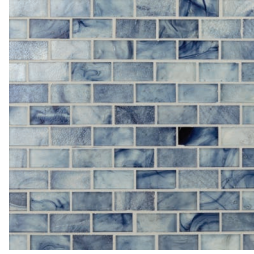

Bermuda
Offset
7/8"x 1 7/8" (22 x 48mm)
Sheet Size: 11 3/8"x 11 1/2"
(289 x 292mm)