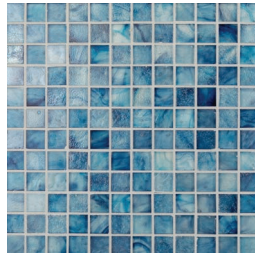

Bahama
Straight Set
7/8" x 7/8" (22 x 22mm)
Sheet Size: 12 3/8" x 12 3/8"
(314 x 314mm)