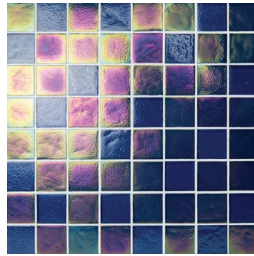

Paradise
1 3/8" x 1 3/8" (35 x 35mm)
Straight Set
Sheet Size: 12 5/8" x 12 5/8"
(321 x 321mm)