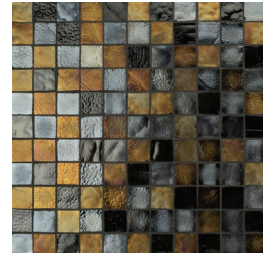

Moroccan Desert
1" x 1" (25 x 25mm)
Straight Set
Artisan Edge
Sheet Size: 11 3/4" x 11 3/4"
(299 x 299mm)