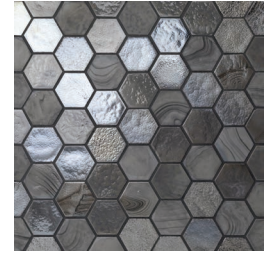

Anchor Blend
1 5/8" Hexagon (41mm)
Sheet Size: 11 15/16" x 11 13/16"
(303 x 300mm)