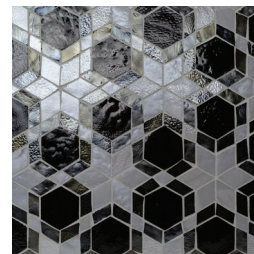

Veil
Fez
Artisan Edge
Sheet Size: 8 3/8"x 9 5/8"
(213 x 244mm)

Champagne
Fez
Artisan Edge
Sheet Size: 8 3/8"x 9 5/8"
(213 x 244mm)

Starling
Fez
Artisan Edge
Sheet Size: 8 3/8"x 9 5/8"
(213 x 244mm)

Bewitching
Cathedral
Sheet Size: 13 5/16" x 13 5/16"
(338 x 338mm)