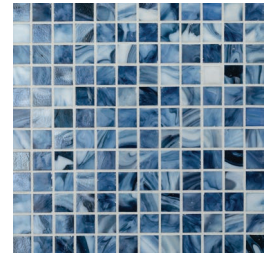

La Jolla
Straight Set
7/8" x 7/8" (22 x 22mm)
Sheet Size: 12 3/8" x 12 3/8"
(314 x 314mm)