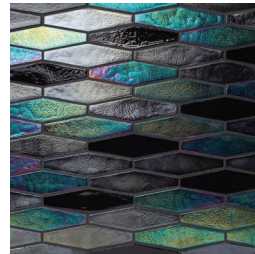

					
Bright White V0	Cumulus V0	Gosh White V1	Ivory V4	*Spirit V2	Sand V4
					
Sugarcane V2	Clay V4	Enigma V3	Blush V3	Light-Medium Beige V4	Fire Red V2
					
Enchanted V3	Haute V4	Grey Blue V4	Celestine V4	Light Smoke V4	Rain Cloud V2
					
Colonial Blue V4	Blue Cloud V3	Persian Blue V4	Cyan V3	South Beach V4	Ocean Breeze V4
					
Jade V3	Emerald V3	Black V1	Chrome V2	Cinder V2	Sterling V2
			<p>VARIATION RANGES ON A SCALE OF 0-4: V0: Very Uniform Appearance — Pieces of the same shade value are very uniform and smooth in texture. V1: Uniform Appearance — Differences among pieces from the same production run are minimal. V2: Slight Variation — Clearly distinguishable differences in texture within similar colors. V3: Moderate Variation — The amount of color and/or texture on each piece may vary significantly. V4: Substantial Variation — Random color and/or texture from tile to tile. Thus, the final illustration will be unique.</p>		
*Heirloom V3	*Lustre V3	*Gilt V3			

HEXAGONS

Tundra Blend

Interlude
1" x 4" (25 x 100mm)
Sheet Size: 11 1/8" x 12 1/8"
(282 x 308mm)

Hydros

Interlude
1" x 4" (25 x 100mm)
Sheet Size: 11 1/8" x 12 1/8"
(282 x 308mm)

Champagne

Interlude
1" x 4" (25 x 100mm)
Sheet Size: 11 1/8" x 12 1/8"
(282 x 308mm)