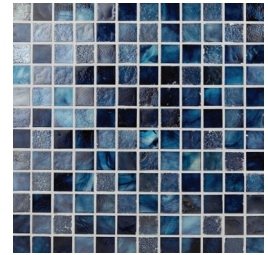

Montego
Straight Set
7/8" x 7/8" (22 x 22mm)
Sheet Size: 12 3/8" x 12 3/8"
(314 x 314mm)