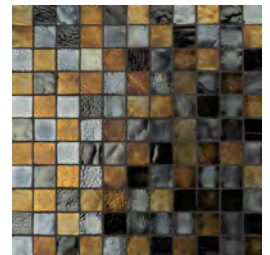

Moroccan Desert
1" x 1" (25 x 25mm)
Straight Set
Artisan Edge
Sheet Size: 11 3/4" x 11 3/4"
(299 x 299mm)