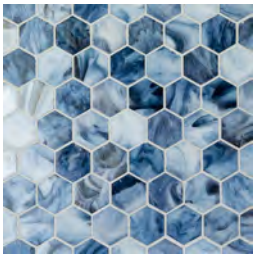

La Jolla
1 5/8" Hexagon (41mm)
Sheet Size: 11 15/16" x 11 13/16"
(303 x 300mm)

All Sizes are Nominal