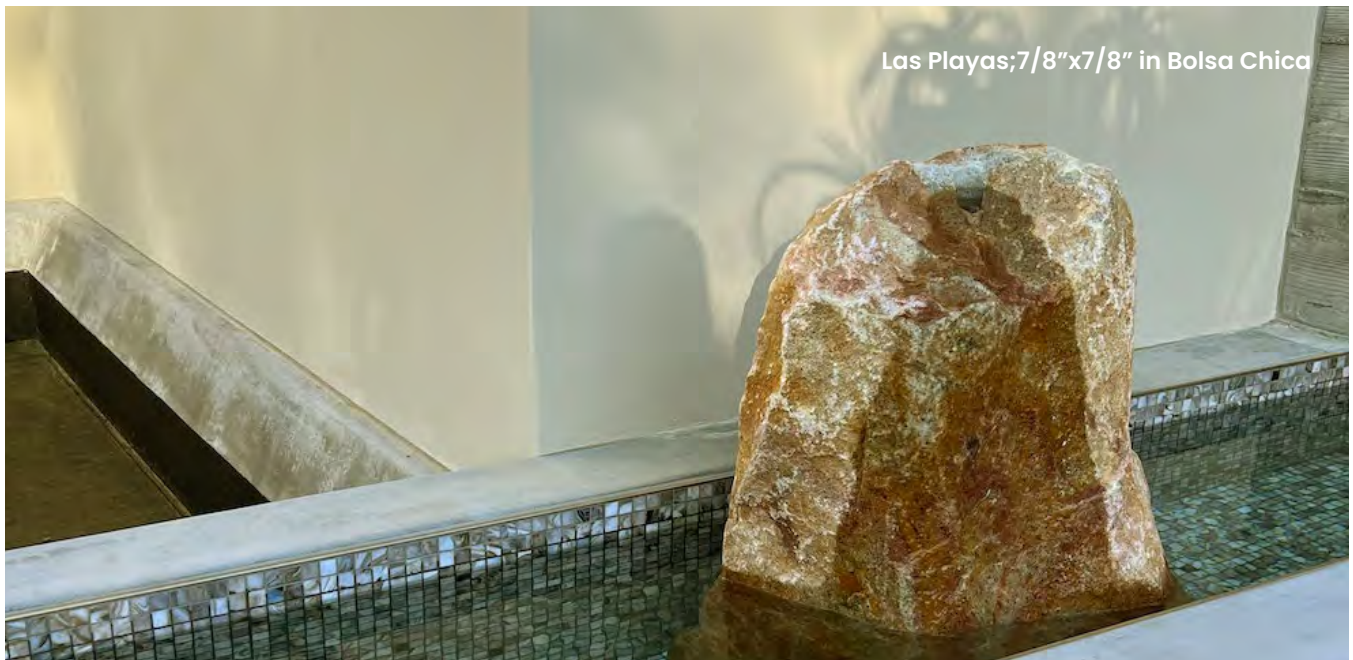

LAS PLAYAS

Seven colors in 5 different shapes are available in our Las Playas palette. Each color contains unique individual characteristics including tone-on-tone color movement and texture and finish variations. *Colors are shown in our 7/8" x 7/8" Straight Set.. No two sheets are the same, variation will occur within each color from sheet to sheet.*

7/8" x 7/8"

All Sizes are Nominal