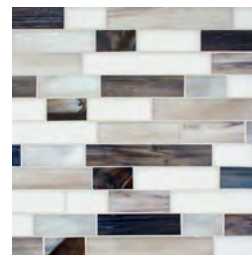

Mistique
Random Linear
Sheet Size: 12 3/4" x 14 3/4"
(324mm x 375mm)

All Sizes are Nominal