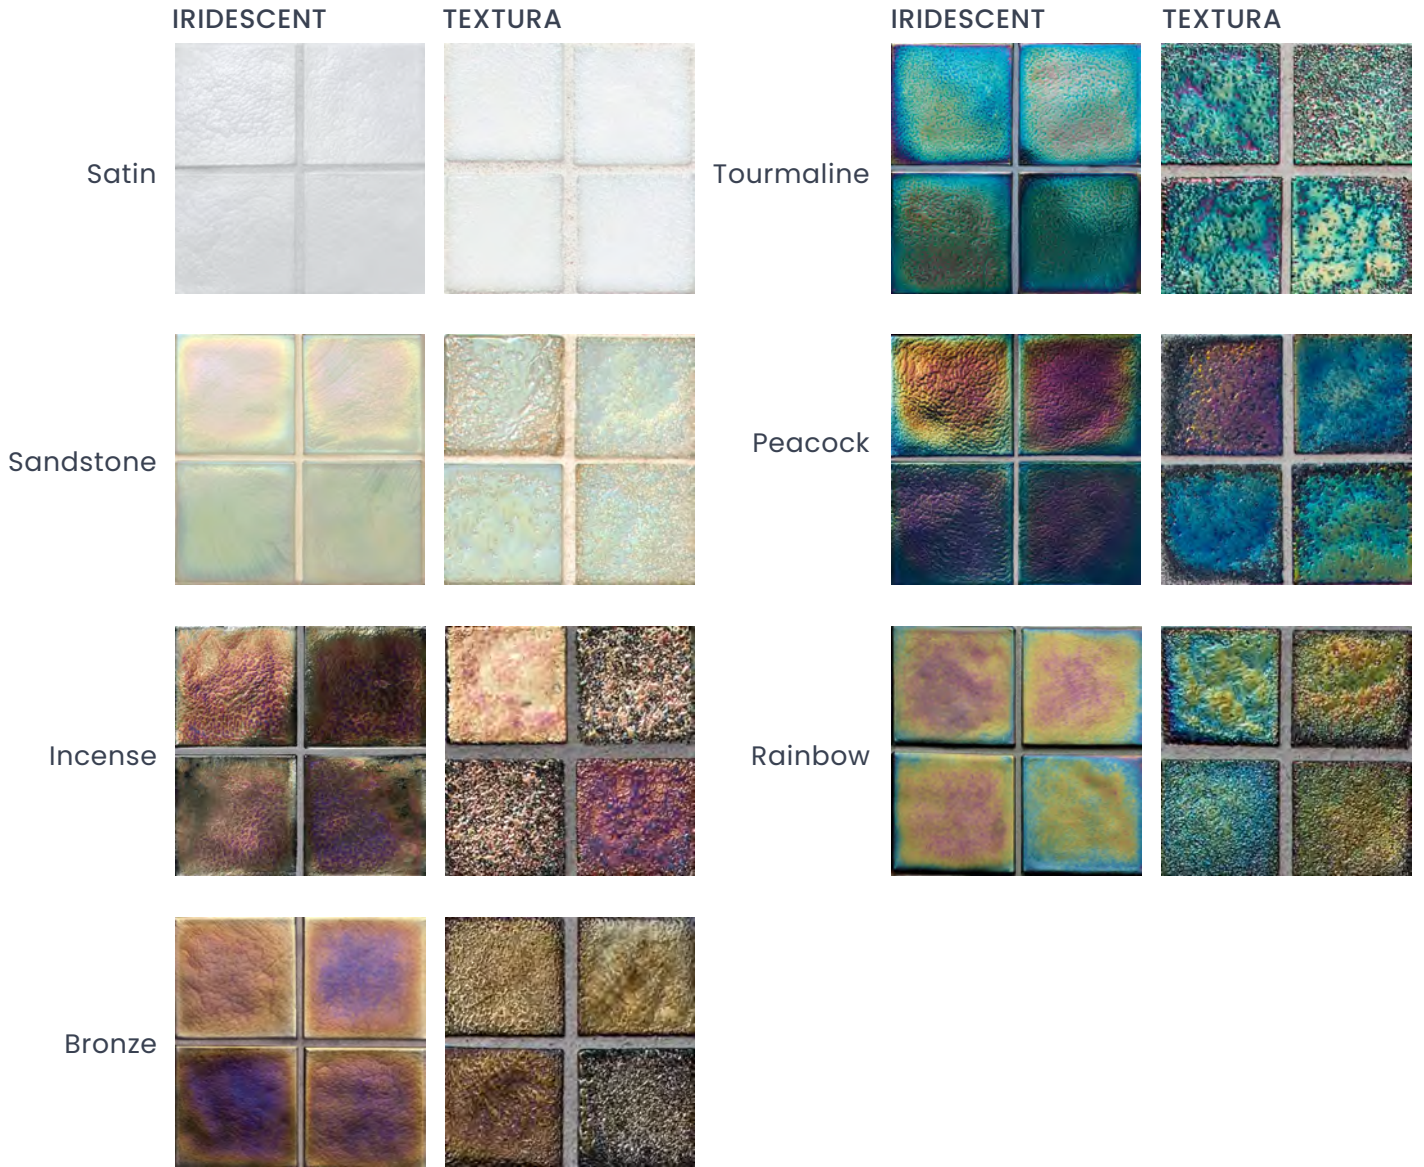

POWERFUL HUES

IRIDESCENT

NON-IRIDESCENT

MATTE

TEXTURA

Red

Shadow

Pewter

Black

Black

All Sizes are Nominal

IRIDESCENT BEAUTIES

All Sizes are Nominal

OPALS COLOR PALETTE

The Opals palette has seven colors. Each color has its own individual characteristics that include tone-on-tone movement and finish variations. No two sheets are the same; variation will occur within each color and from tile to tile within the sheet. The colors below are shown in our 7/8"x 7/8".