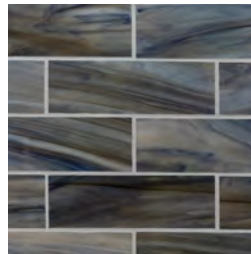

Grey Blue
2"x6" Offset
Sheet size: 11 7/8" x 11 7/8"
(301mm x 301mm)