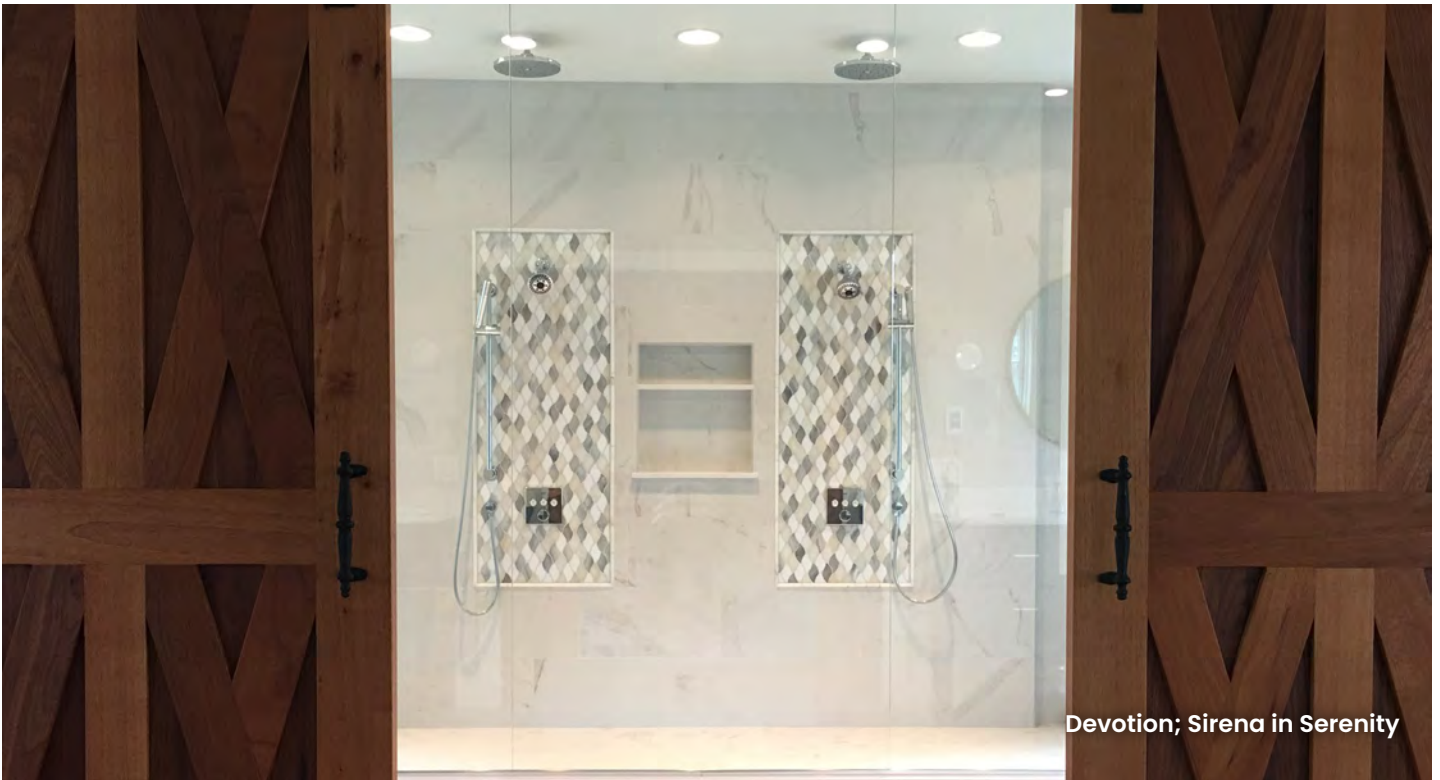

Cheyenne
Kesh
Sheet Size: 11 3/4" x 13 1/2"
(298 x 343mm)

All Sizes are Nominal

INSPIRATION

Devotion; Papyrus in Shoreline

Devotion; Lotus in Serenity

Devotion; Pompeii in Rockefeller

INSPIRATION

Devotion; Sirena in Serenity