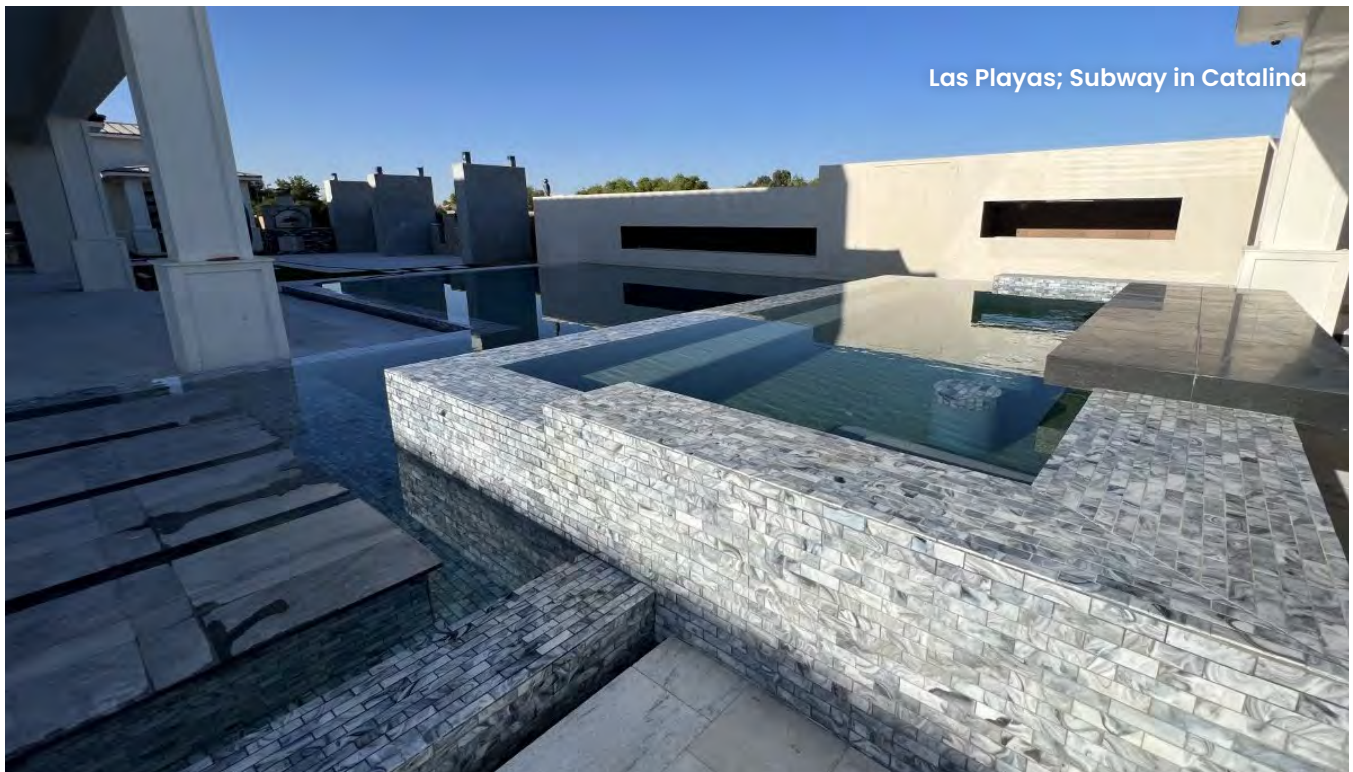

All Sizes are Nominal