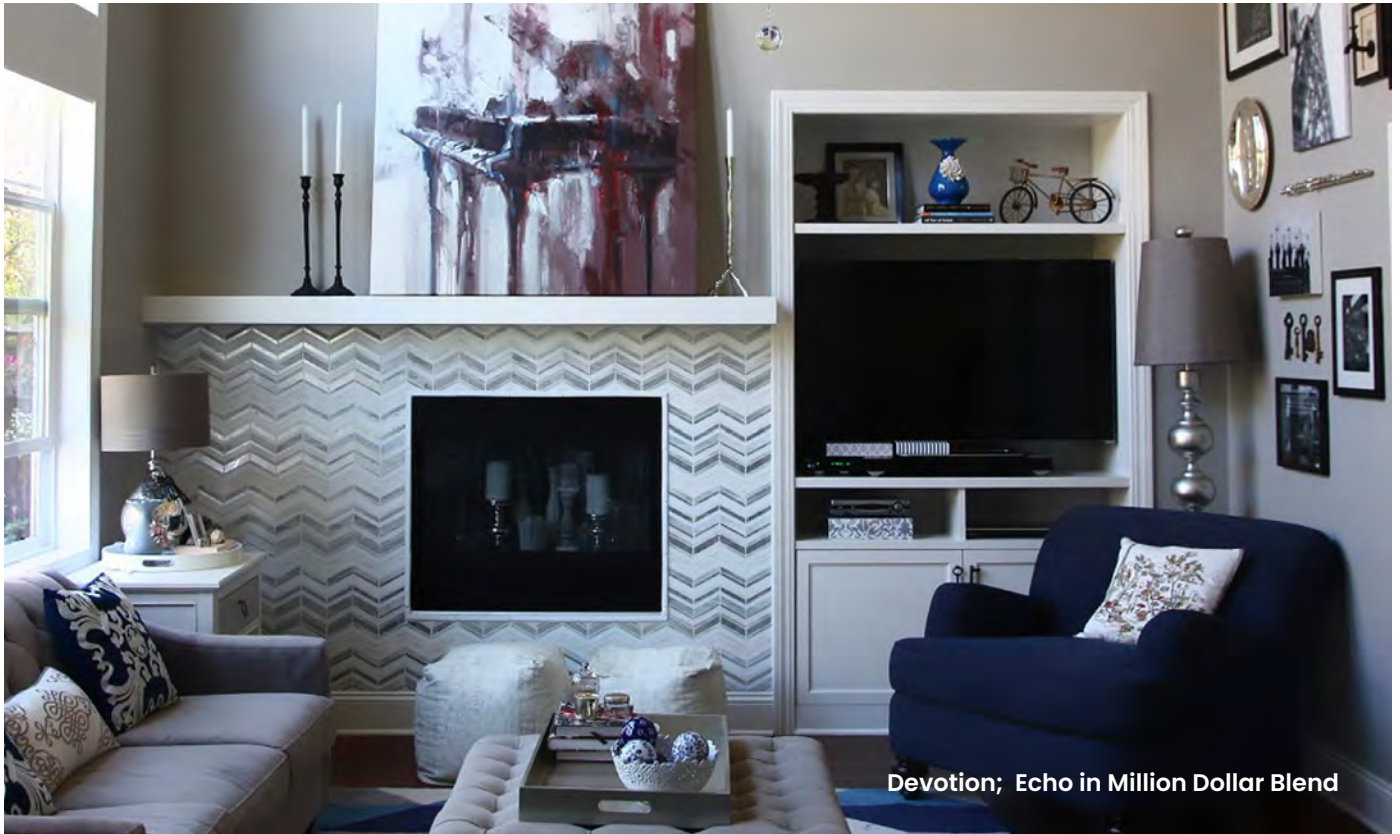

Las Islas; 7/8"x 17/8" in Montego

All Sizes are Nominal

ART GLASS MOSAICS

Devotion

IN-STOCK

Devotion; Echo in Million Dollar Blend

HAND-CUT MOSAICS

Devotion is made from our beloved art glass cut into tiles — either by hand or water-jet—and then handcrafted into film-face mounted mosaic sheets.