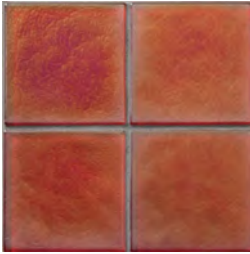

Silverlight

Fleet Blue

Pacific

Kai

All Sizes are Nominal

GREEN BLUES

	IRIDESCENT	NON-IRIDESCENT	MATTE	TEXTURA
Tide				
Tropical Reef				
Aqua				
Bondi				
Cobalt				
Sapphire				

All Sizes are Nominal

POWERFUL HUES

IRIDESCENT

NON-IRIDESCENT

MATTE

TEXTURA

Red

Shadow

Pewter

Black

Black

All Sizes are Nominal

IRIDESCENT BEAUTIES

All Sizes are Nominal

OPALS COLOR PALETTE

The Opals palette has seven colors. Each color has its own individual characteristics that include tone-on-tone movement and finish variations. No two sheets are the same; variation will occur within each color and from tile to tile within the sheet. The colors below are shown in our 7/8"x 7/8".