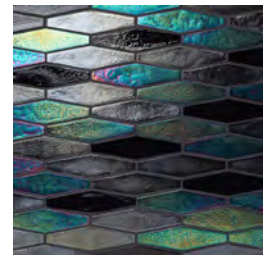

Ra
Interlude
1" x 4" (25 x 100mm)
Sheet Size: 11 1/8"x 12 1/8"
(282 x 308mm)

All Sizes are Nominal