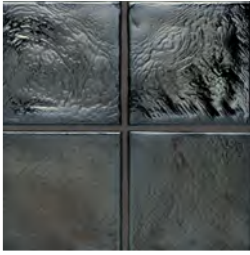

Black

Black

All Sizes are Nominal

IRIDESCENT BEAUTIES

All Sizes are Nominal

OPALS COLOR PALETTE

The Opals palette has seven colors. Each color has its own individual characteristics that include tone-on-tone movement and finish variations. No two sheets are the same; variation will occur within each color and from tile to tile within the sheet. The colors below are shown in our 7/8"x 7/8".