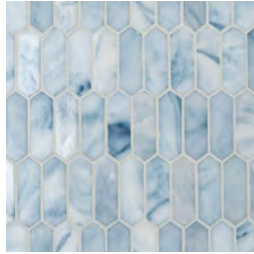

Encinitas
Picket
7/8"x 2 13/16" (22 x 71mm)
Sheet Size: 11 3/4"x 9 7/8"
(298 x 251mm)