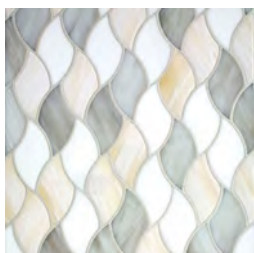

Rockefeller
Pompeii
Sheet Size: 11 1/4" x 9 7/8"
(286 x 251mm)

Serenity
Sirena
Sheet Size: 10 1/8" x 11 3/8"
(258 x 290mm)

Mesmerize
Scallop
Sheet Size: 8" x 12 5/8"
(203 x 321mm)

Serenity
Lotus
Sheet Size: 12 1/16" x 10 7/8"
(302 x 272mm)