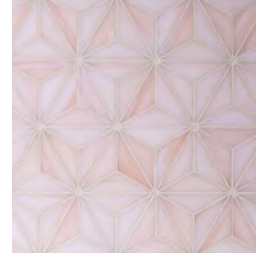

Blush
Estrella
Sheet Size: 9 3/8" x 10 13/16"
(238 x 275mm)

Snowfall
Papyrus
Sheet Size: 12 3/4" x 12 5/8"
(324 x 321mm)

Shoreline
Papyrus
Sheet Size: 12 3/4" x 12 5/8"
(324 x 321mm)

Thundercloud
Papyrus
Sheet Size: 12 3/4" x 12 5/8"
(324 x 321mm)