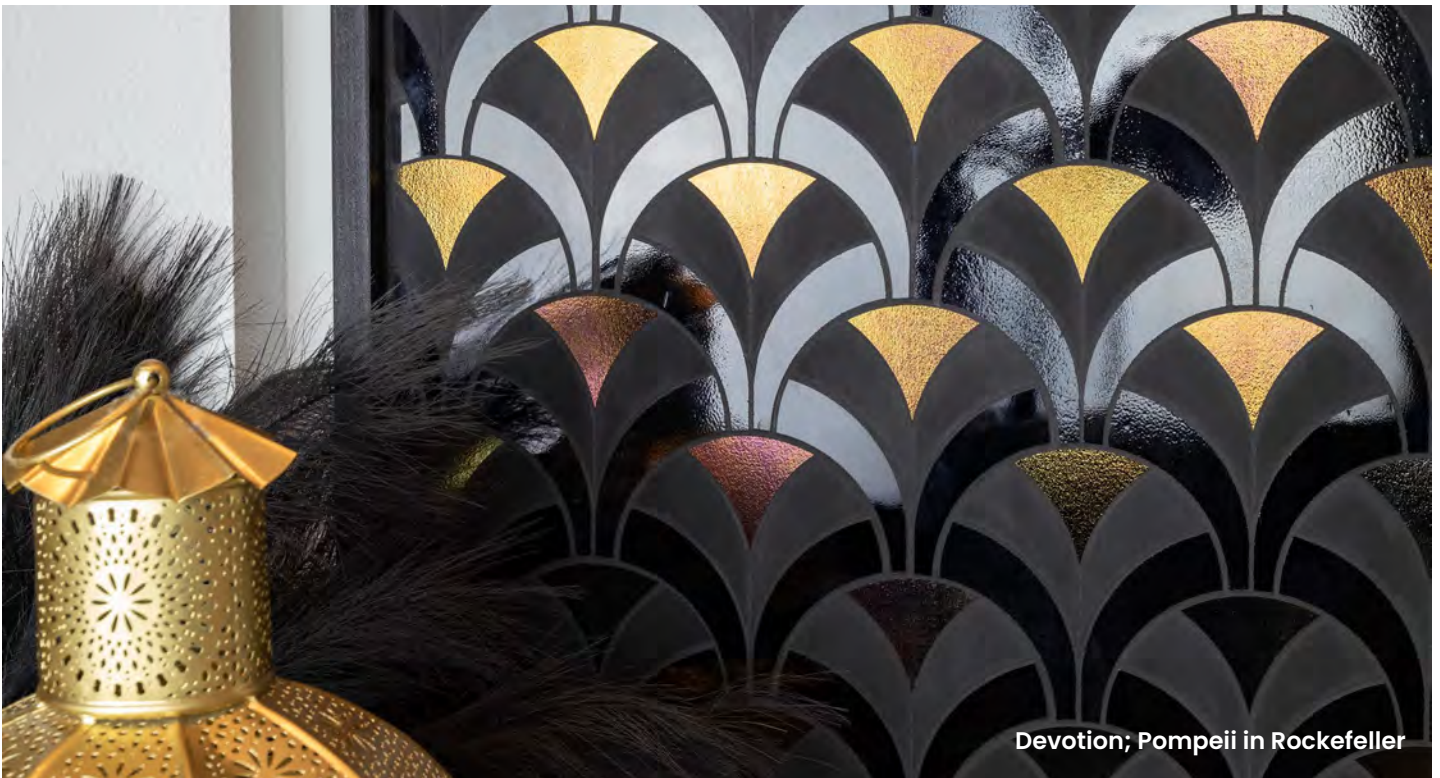

Cheyenne
Kesh
Sheet Size: 11 3/4" x 13 1/2"
(298 x 343mm)

All Sizes are Nominal

INSPIRATION

Devotion; Papyrus in Shoreline

Devotion; Lotus in Serenity

Devotion; Pompeii in Rockefeller

INSPIRATION

Devotion; Sirena in Serenity