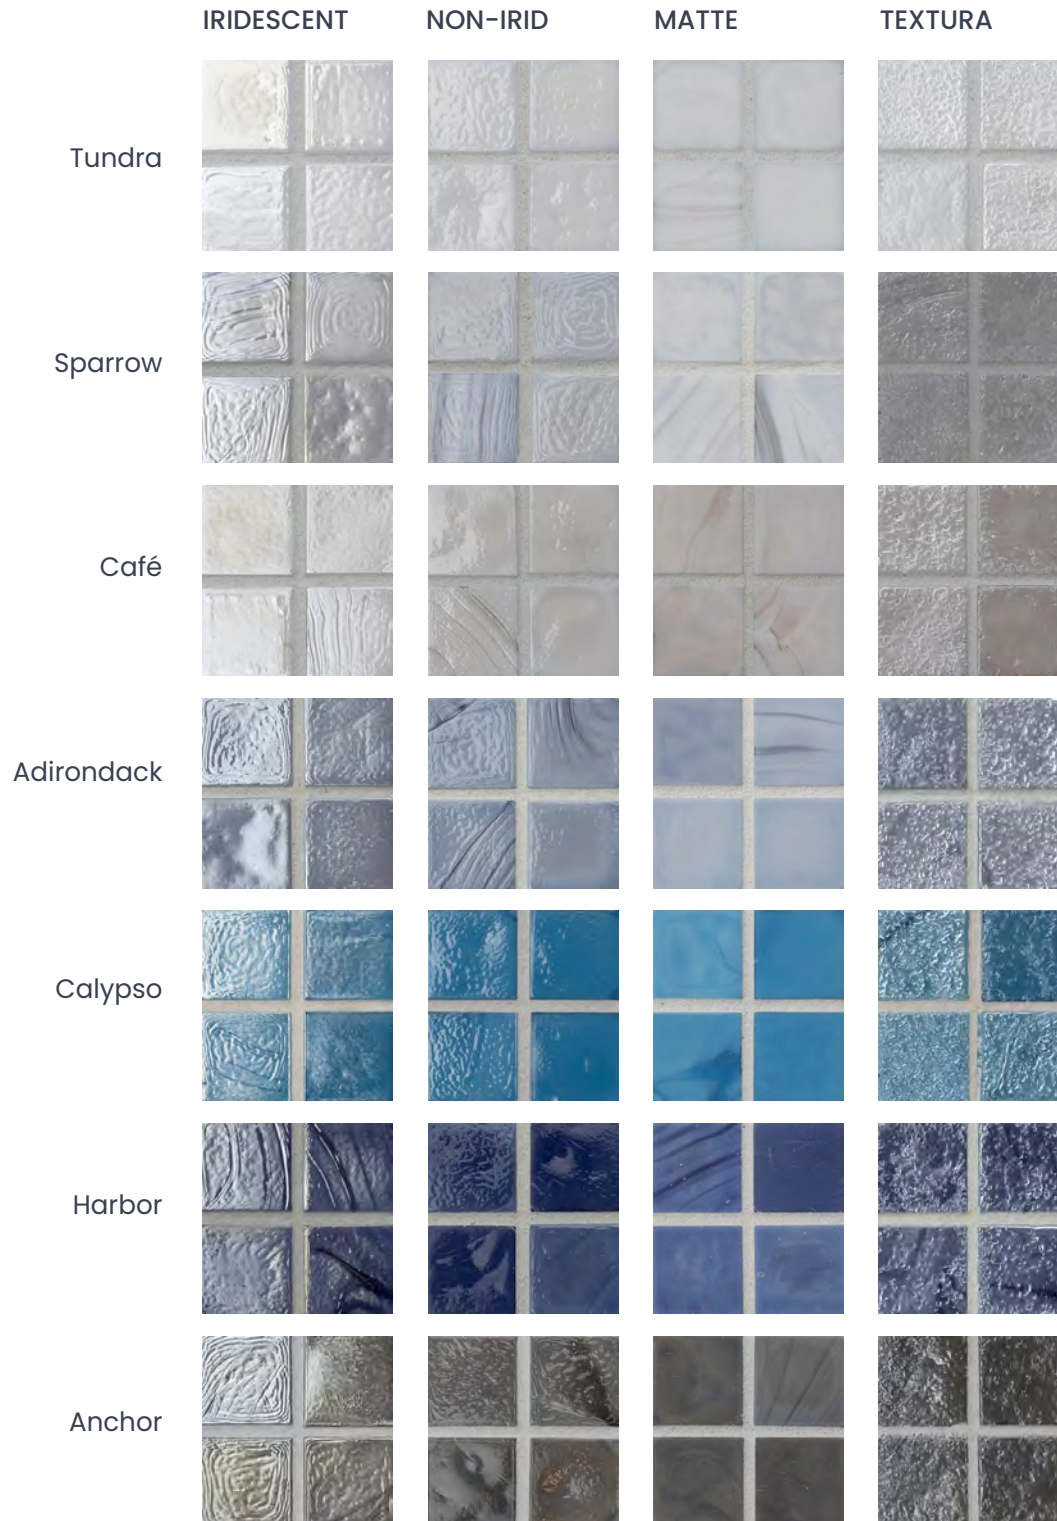

OPALS COLOR PALETTE

The Opals palette has seven colors. Each color has its own individual characteristics that include tone-on-tone movement and finish variations. No two sheets are the same; variation will occur within each color and from tile to tile within the sheet. The colors below are shown in our 7/8"x 7/8".

All colors available in both straight and offset.

All Sizes are Nominal