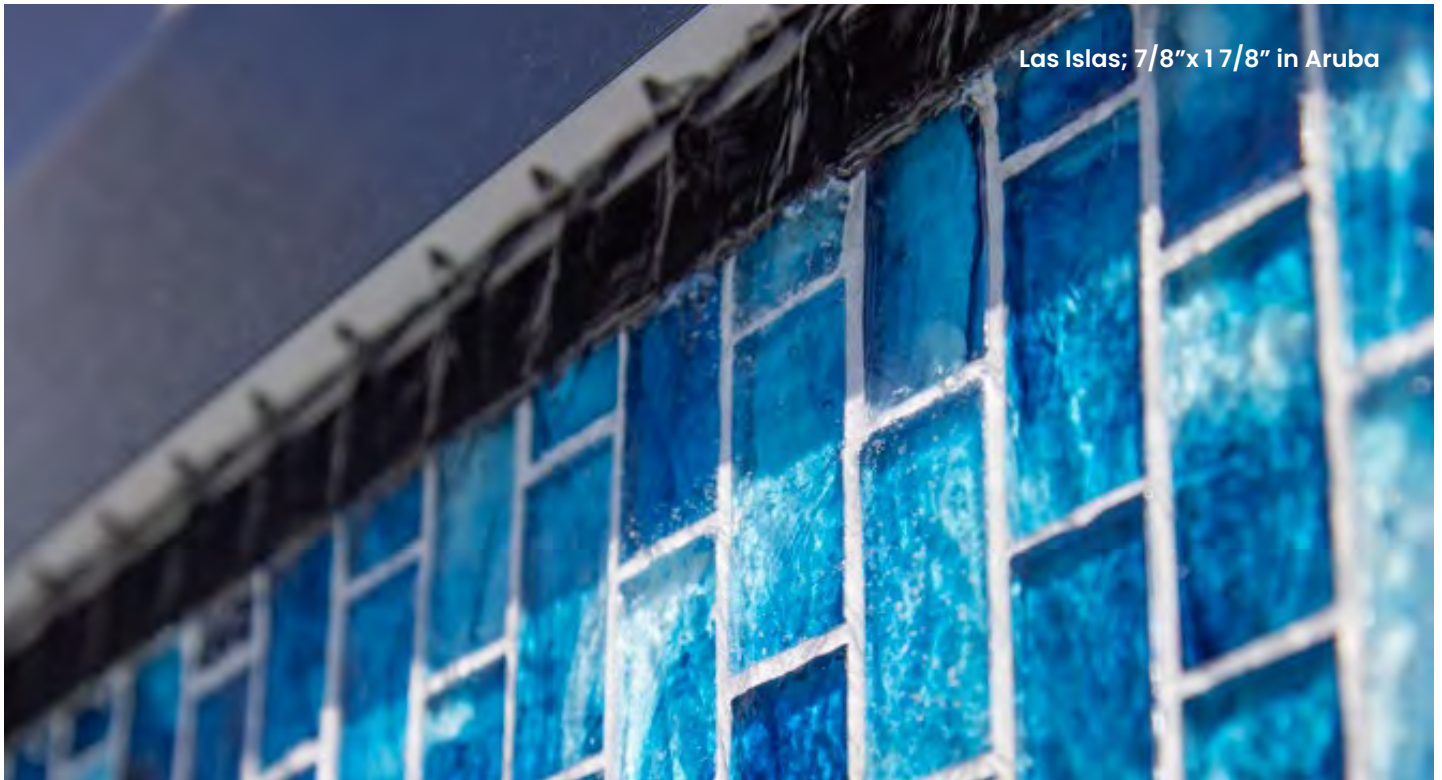

INSPIRATION

Las Islas; 7/8"x 17/8" in Aruba