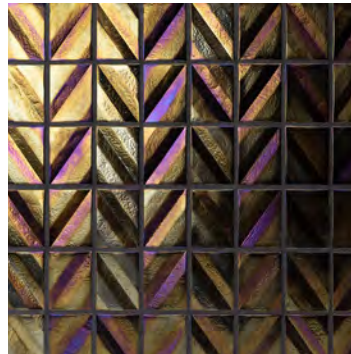

Satin

Tundra
Iridescent

Sparrow
Iridescent

Café
Iridescent

Adirondack
Iridescent

Anchor
Iridescent

Bronze

Pewter

All Sizes are Nominal

DIMENSIONAL MOSAICS

PRELUDE

We have 6 colors that make up these dimensional, In-Stock sheets. Each of the three product layouts below is available in all six colors shown.

Prelude A

***Sandbar Irid**
Prelude A
Sheet Size: 11 1/2"x 11 1/2"
(292 x 292mm)

***Bronze**
Prelude A
Sheet Size: 11 1/2"x 11 1/2"
(292 x 292mm)

Prelude B

***Satin**
Prelude B
Sheet Size: 11 1/2"x 11 1/2"
(292 x 292mm)

***Silverlight Irid**
Prelude B
Sheet Size: 11 1/2"x 11 1/2"
(292 x 292mm)