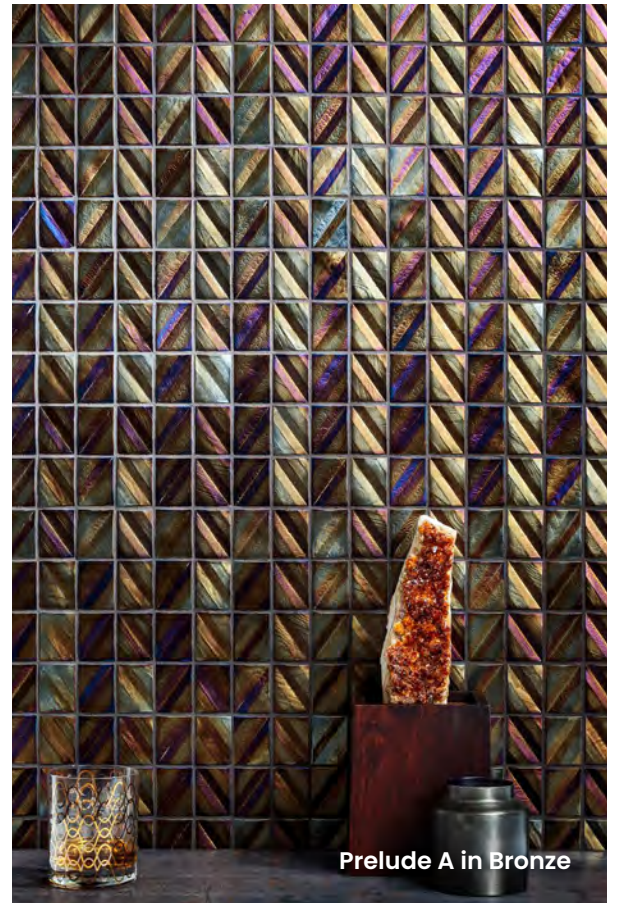

INSPIRATION