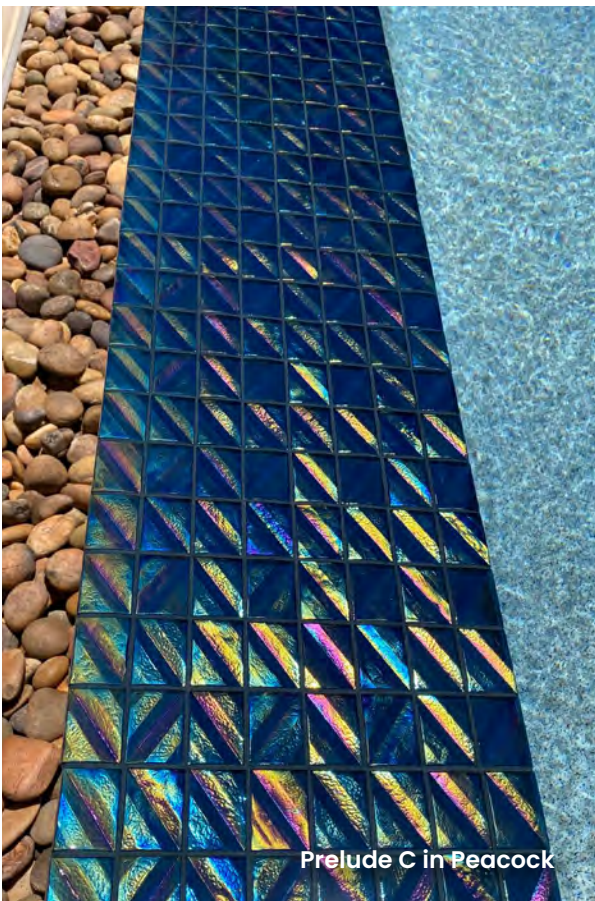

Prelude C in Peacock