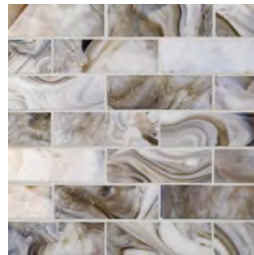

Bolsa Chica
Subway
1 3/8"x 4 1/4" (35 x 108mm)
Sheet Size: 10 1/2"x 11 3/8"
(267 x 289mm)