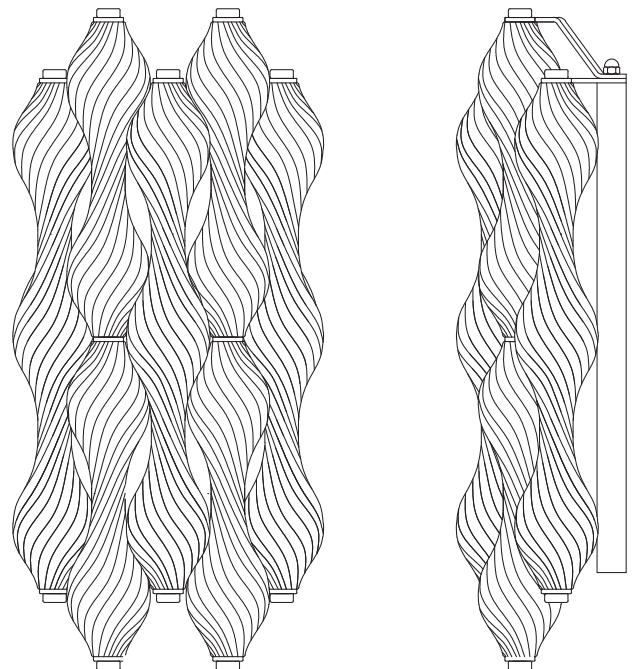

### Product Dimensions

H 460mm · W 211mm · D 120mm  
H 18" · W 8.3" · D 4.7"

### Materials

Solid brass and hand blown glass

### Notes

Back plate: 335mm (13.2") x 90mm (3.5")

First Floor, Chelsea Reach  
79-89 Lots Road, London SW10 0RN

+44 (0) 20 7427 6059  
andobjects.com