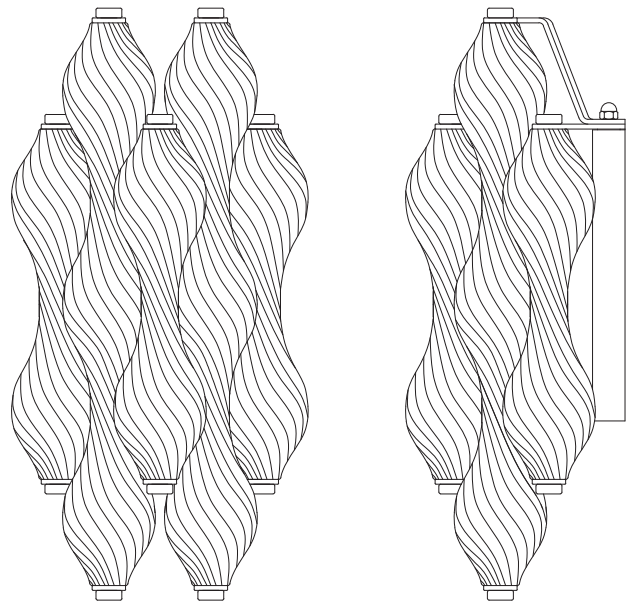

AND OBJECTS

Wherwell Wall Light

Product Dimensions

H 365mm · W 185mm · D 135mm
H 14.3" · W 7.3" · D 5.3"

Available Finishes

Polished Brass
Aged Brass, Brass Bronze, Polished Nickel

Materials

Solid brass and hand blown glass

Technical

Lamp: 1 x E14 (E12 - US) 60 W max
Junction Box: 2" x 4" rect (wall mount only)
240 voltage - Hardwired

Notes

Back plate: 180mm (7") x 60mm (2.3")

First Floor, Chelsea Reach
79-89 Lots Road, London SW10 0RN