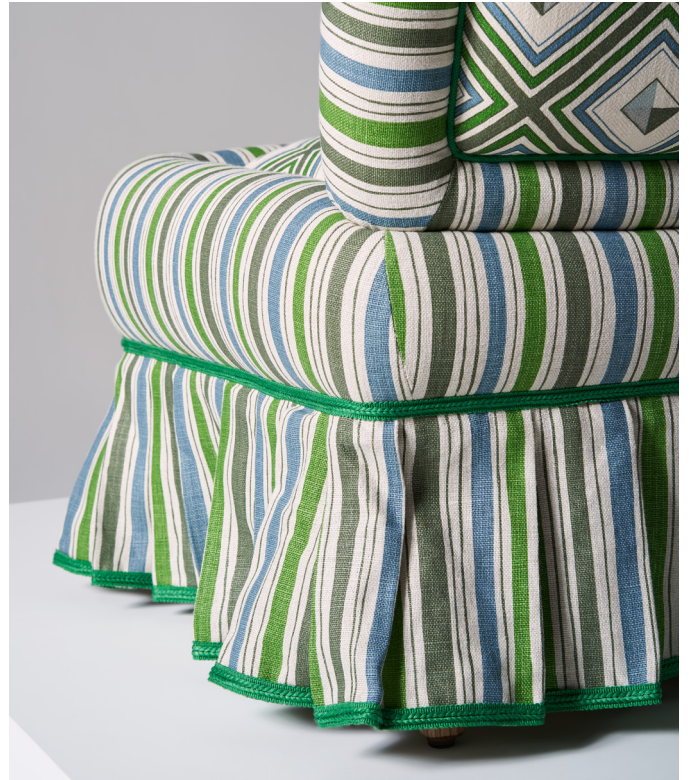

AND OBJECTS

Otterbourne Chair

Product Dimensions

H 690mm · W 600mm · D 700mm · SH 410mm
H 27.1" · W 23.6" · D 27.6" · SH 16.1"

Finishes

Fresco & Boundary Olive linen

Materials

Solid beech frame with turned oak legs

Construction

Hand jointed and doweled timber frame
High-grade filling and webbing
Loose pleated skirt

Notes

COM fabric application available upon request

First Floor, Chelsea Reach
79-89 Lots Road, London SW10 0RN