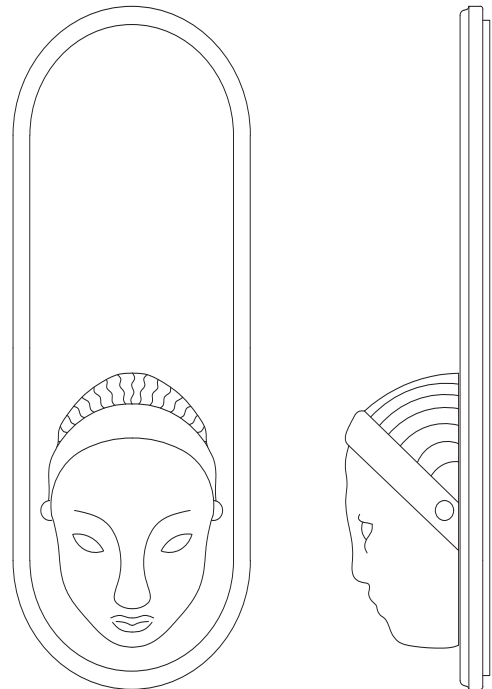

AND OBJECTS

Headbourne Wall Light

Product Dimensions

H 450mm · W 170mm · D 105mm
H 17.7" · W 6.7" · D 4.1"

Available Finishes

Polished Brass
Aged Brass, Brass Bronze, Polished Nickel

Materials

Cast brass and cast beaded glass face

Technical

Lamp: 1 x G9 60 W max
240 voltage - Hardwired

Notes

N/A

First Floor, Chelsea Reach
79-89 Lots Road, London SW10 0RN

+44 (0) 20 7427 6059
andobjects.com