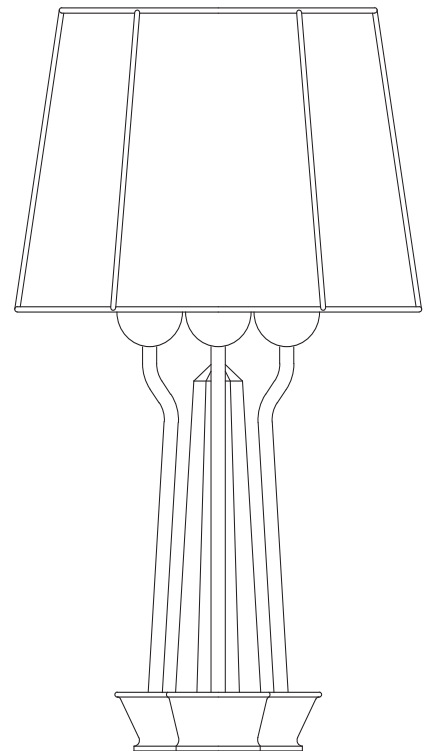

AND OBJECTS

Harting Table Lamp

Product Dimensions

H 595mm · W 200mm · D 180mm
H 23.4" · W 7.9" · D 7"

Available Finishes

Brass Bronze
Polished Brass, Aged Brass
Clear Crystal

Materials

Solid Brass
Crystal Glass
Vellum & Linen (shade)

Technical

Lamp: 2 x E27 (E26 - US) 60 W max
240 voltage - Plug-in

Notes

Flex and Switch: Black twisted flex with black inline switch
Black plug
Shade Shown : H 285mm, W 405mm

First Floor, Chelsea Reach
79-89 Lots Road, London SW10 0RN