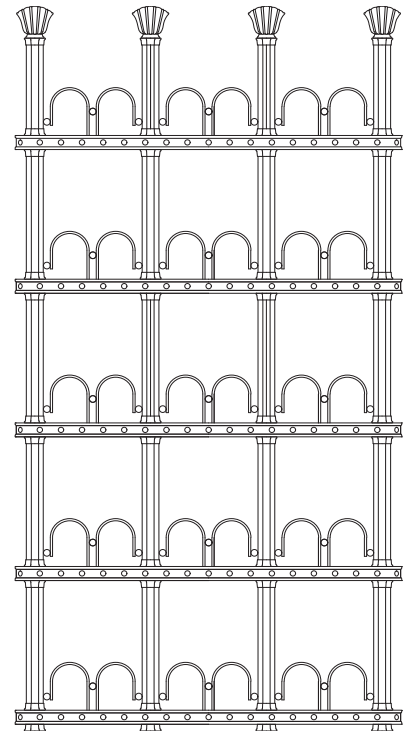

AND OBJECTS

Hambledon Bookcase

Product Dimensions

H 2130mm · W 1100mm · D 440mm
H 83.9" · W 43.3" · D 17.3"

Finishes

Limed Oak, Aged Brass
Polished Lacquer

Materials

Solid oak and grosgrain ribbon
Solid brass
Polished lacquer

Construction

Milled and limed oak
Machined and cast brass
High polished lacquer

Notes

Custom alteration available

First Floor, Chelsea Reach
79-89 Lots Road, London SW10 0RN

+44 (0) 20 7427 6059
andobjects.com