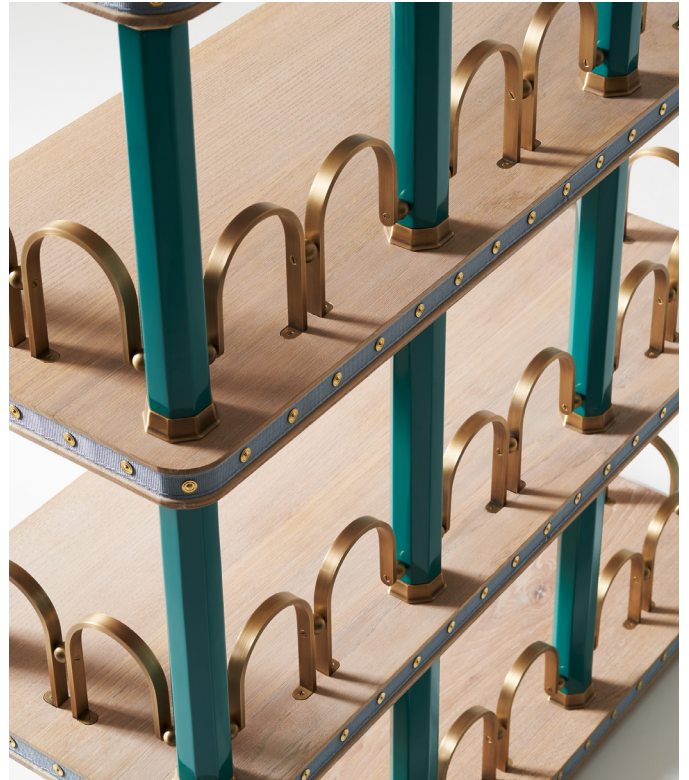

AND OBJECTS

Hambledon Bookcase

Product Dimensions

H 2130mm · W 1100mm · D 440mm
H 83.9" · W 43.3" · D 17.3"

Finishes

Limed Oak, Aged Brass
Polished Lacquer

Materials

Solid oak and grosgrain ribbon
Solid brass
Polished lacquer

Construction

Milled and limed oak
Machined and cast brass
High polished lacquer

Notes

Custom alteration available

First Floor, Chelsea Reach
79-89 Lots Road, London SW10 0RN

+44 (0) 20 7427 6059
andobjects.com