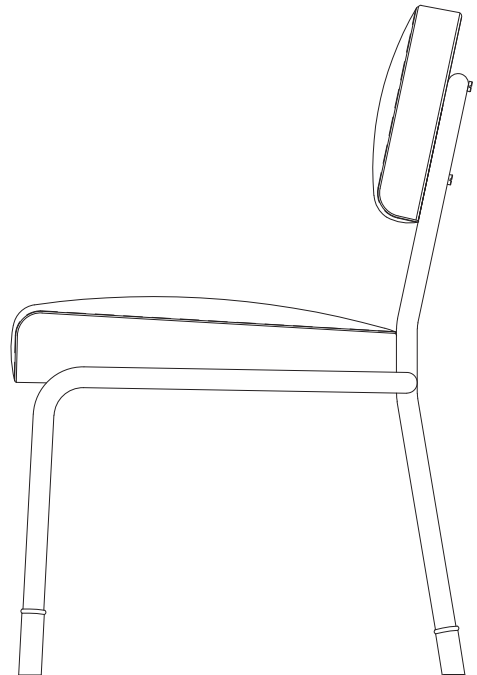

AND OBJECTS

Easton Side Chair

Product Dimensions

H 800mm · W 520mm · D 550mm · SH 450mm
H 31.5" · W 20.5" · D 21.6" · SH 17.7"

Finishes

Red Italian leather
Brushed brass accents

Materials

Stainless steel tubular frame & Italian leather
Brass sabot feet

Construction

Stainless steel frame tightly hand wrapped in leather
Saddle stitched leather upholstery
Brass accents & sabot feet

Notes

COM fabric application available upon request
Leather Qty: 30 sq ft

First Floor, Chelsea Reach
79-89 Lots Road, London SW10 0RN