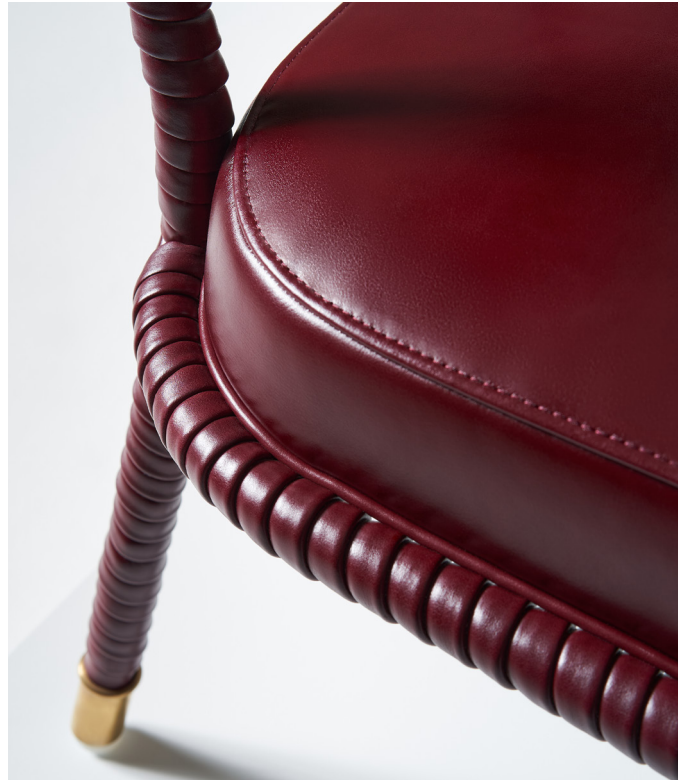

AND OBJECTS

Easton Side Chair

Product Dimensions

H 800mm · W 520mm · D 550mm · SH 450mm
H 31.5" · W 20.5" · D 21.6" · SH 17.7"

Finishes

Red Italian leather
Brushed brass accents

Materials

Stainless steel tubular frame & Italian leather
Brass sabot feet

Construction

Stainless steel frame tightly hand wrapped in leather
Saddle stitched leather upholstery
Brass accents & sabot feet

Notes

COM fabric application available upon request
Leather Qty: 30 sq ft

First Floor, Chelsea Reach
79-89 Lots Road, London SW10 0RN